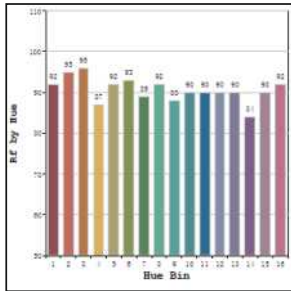

## Photometric Data

Light source	LED - Array	Light output ratio	77%
Power (W)	20W	Color rendering index (Ra)	>95
Delivered lumens	1882lm	Color rendering index (R9)	>85
Source lumens	2440lm	Binning MacAdam	<2 SDCM
Colour temperature (K)	2700K	LED life	L90 B10 Tj75°C
Luminaire efficacy	94.1lm/W	UGR	<16
Beam angle	60°	Operating temperature	-20°C to +50°C
Cutoff angle	30°	Light distribution	Direct - Symmetric

## Photometric Graphs

Hue Bin vs Rf Graph

Color Vector Graph

Spectrum vs Wavelength Graph

CIE Chromaticity Graph