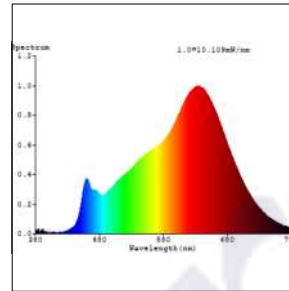

## Photometric Data

Light source	LED - Array	Light output ratio	77%
Power (W)	20W	Color rendering index (Ra)	>95
Delivered lumens	1882lm	Color rendering index (R9)	>85
Source lumens	2440lm	Binning MacAdam	<2 SDCM
Colour temperature (K)	2700K	LED life	L90 B10 Tj75°C
Luminaire efficacy	94.1lm/W	UGR	<16
Beam angle	60°	Operating temperature	-20°C to +50°C
Cutoff angle	30°	Light distribution	Direct - Symmetric

## Photometric Graphs

Hue Bin vs Rf Graph

Color Vector Graph

Spectrum vs Wavelength Graph

CIE Chromaticity Graph