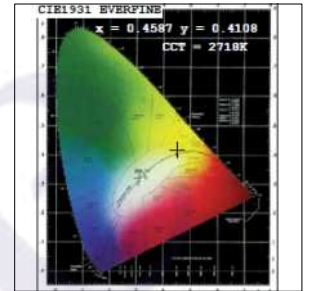

## Photometric Data

Light source	LED - Array	Light output ratio	77%
Power (W)	20W	Color rendering index (Ra)	>95
Delivered lumens	1882lm	Color rendering index (R9)	>85
Source lumens	2440lm	Binning MacAdam	<2 SDCM
Colour temperature (K)	2700K	LED life	L90 B10 Tj75°C
Luminaire efficacy	94.1lm/W	UGR	<16
Beam angle	60°	Operating temperature	-20°C to +50°C
Cutoff angle	30°	Light distribution	Direct - Symmetric

## Photometric Graphs

Hue Bin vs Rf Graph

Color Vector Graph

Spectrum vs Wavelength Graph

CIE Chromaticity Graph