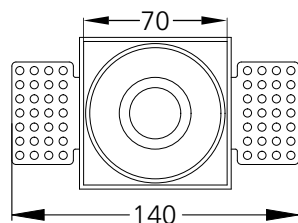

Tenace - Square MF TL - #1071

20W

1882lm

2700K

60°

73x73

Photometric Data

Light source	LED - Array	Light output ratio	77%
Power (W)	20W	Color rendering index (Ra)	>95
Delivered lumens	1882lm	Color rendering index (R9)	>85
Source lumens	2440lm	Binning MacAdam	<2 SDCM
Colour temperature (K)	2700K	LED life	L90 B10 Tj75°C
Luminaire efficacy	94.1lm/W	UGR	<16
Beam angle	60°	Operating temperature	-20°C to +50°C
Cutoff angle	30°	Light distribution	Direct - Symmetric