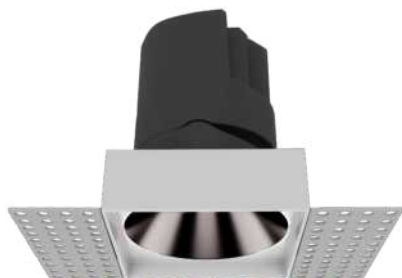

# Tenace - Square LF TL - #1073

30W

2670lm

3000K

15°

97x97

## Photometric Data

Light source	LED - Array	Light output ratio	71%
Power (W)	30W	Color rendering index (Ra)	>95
Delivered lumens	2670lm	Color rendering index (R9)	>85
Source lumens	3750lm	Binning MacAdam	<2 SDCM
Colour temperature (K)	3000K	LED life	L90 B10 Tj75°C
Luminaire efficacy	89lm/W	UGR	<16
Beam angle	15°	Operating temperature	-20°C to +50°C
Cutoff angle	29°	Light distribution	Direct - Symmetric

## Technical Data

Mounting detail	Ceiling - Recessed 1-25mm	Product weight	623gms
Fixing detail	Mounting with Screw	Safety class	III
Orientation	Fixed	Insulation class	III
IP rating	IP65	LED current (mA)	750mA
Glow wire test	850°	Voltage	AC230V
Trim material	NA	Forward voltage	DC36V
Heatsink material	Diecast alm.	Driver	CC - Remote