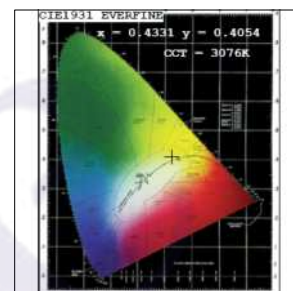

## Photometric Data

Light source	LED - Array	Light output ratio	71%
Power (W)	30W	Color rendering index (Ra)	>95
Delivered lumens	2670lm	Color rendering index (R9)	>85
Source lumens	3750lm	Binning MacAdam	<2 SDCM
Colour temperature (K)	3000K	LED life	L90 B10 Tj75°C
Luminaire efficacy	89lm/W	UGR	<16
Beam angle	15°	Operating temperature	-20°C to +50°C
Cutoff angle	29°	Light distribution	Direct - Symmetric

## Photometric Graphs

Hue Bin vs Rf Graph

Color Vector Graph

Spectrum vs Wavelength Graph

CIE Chromaticity Graph