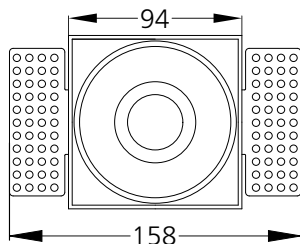

Tenace - Square LF TL - #1073

30W

2670lm

3000K

15°

97x97

Photometric Data

Light source	LED - Array	Light output ratio	71%
Power (W)	30W	Color rendering index (Ra)	>95
Delivered lumens	2670lm	Color rendering index (R9)	>85
Source lumens	3750lm	Binning MacAdam	<2 SDCM
Colour temperature (K)	3000K	LED life	L90 B10 Tj75°C
Luminaire efficacy	89lm/W	UGR	<16
Beam angle	15°	Operating temperature	-20°C to +50°C
Cutoff angle	29°	Light distribution	Direct - Symmetric