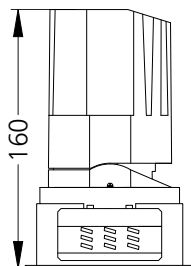

## Photometric Data

Light source	LED - Array	Light output ratio	71%
Power (W)	30W	Color rendering index (Ra)	>95
Delivered lumens	2670lm	Color rendering index (R9)	>85
Source lumens	3750lm	Binning MacAdam	<2 SDCM
Colour temperature (K)	3000K	LED life	L90 B10 Tj75°C
Luminaire efficacy	89lm/W	UGR	<16
Beam angle	15°	Operating temperature	-20°C to +50°C
Cutoff angle	29°	Light distribution	Direct - Symmetric

## Technical Data

Mounting detail	Ceiling - Recessed 1-25mm	Product weight	603gms
Fixing detail	Dual tension spring	Safety class	III
Orientation	Fixed	Insulation class	III
IP rating	IP65	LED current (mA)	750mA
Glow wire test	850°	Voltage	AC230V
Trim material	Diecast alm.	Forward voltage	DC36V
Heatsink material	Diecast alm.	Driver	CC - Remote