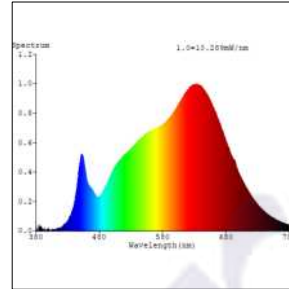

## Photometric Data

Light source	LED - Array	Light output ratio	71%
Power (W)	30W	Color rendering index (Ra)	>95
Delivered lumens	2670lm	Color rendering index (R9)	>85
Source lumens	3750lm	Binning MacAdam	<2 SDCM
Colour temperature (K)	3000K	LED life	L90 B10 Tj75°C
Luminaire efficacy	89lm/W	UGR	<16
Beam angle	15°	Operating temperature	-20°C to +50°C
Cutoff angle	29°	Light distribution	Direct - Symmetric

## Photometric Graphs

Hue Bin vs Rf Graph

Color Vector Graph

Spectrum vs Wavelength Graph

CIE Chromaticity Graph