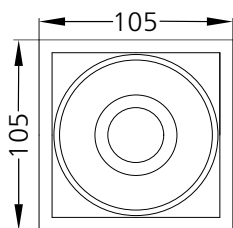

## Photometric Data

Light source	LED - Array	Light output ratio	71%
Power (W)	30W	Color rendering index (Ra)	>95
Delivered lumens	2670lm	Color rendering index (R9)	>85
Source lumens	3750lm	Binning MacAdam	<2 SDCM
Colour temperature (K)	3000K	LED life	L90 B10 Tj75°C
Luminaire efficacy	89lm/W	UGR	<16
Beam angle	15°	Operating temperature	-20°C to +50°C
Cutoff angle	29°	Light distribution	Direct - Symmetric

## Technical Data

Mounting detail	Ceiling - Recessed 1-25mm	Product weight	603gms
Fixing detail	Dual tension spring	Safety class	III
Orientation	Fixed	Insulation class	III
IP rating	IP65	LED current (mA)	750mA
Glow wire test	850°	Voltage	AC230V
Trim material	Diecast alm.	Forward voltage	DC36V
Heatsink material	Diecast alm.	Driver	CC - Remote