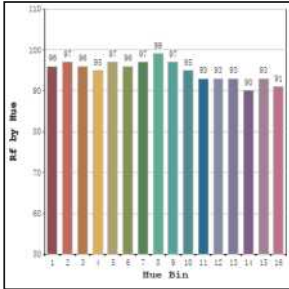

## Photometric Data

Light source	LED - Array	Light output ratio	71%
Power (W)	30W	Color rendering index (Ra)	>95
Delivered lumens	2670lm	Color rendering index (R9)	>85
Source lumens	3750lm	Binning MacAdam	<2 SDCM
Colour temperature (K)	3000K	LED life	L90 B10 Tj75°C
Luminaire efficacy	89lm/W	UGR	<16
Beam angle	15°	Operating temperature	-20°C to +50°C
Cutoff angle	29°	Light distribution	Direct - Symmetric

## Photometric Graphs

Hue Bin vs Rf Graph

Color Vector Graph

Spectrum vs Wavelength Graph

CIE Chromaticity Graph