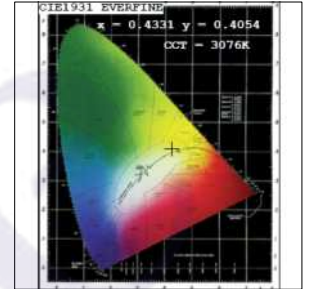

## Photometric Data

Light source	LED - Array	Light output ratio	71%
Power (W)	30W	Color rendering index (Ra)	>95
Delivered lumens	2670lm	Color rendering index (R9)	>85
Source lumens	3750lm	Binning MacAdam	<2 SDCM
Colour temperature (K)	3000K	LED life	L90 B10 Tj75°C
Luminaire efficacy	89lm/W	UGR	<16
Beam angle	15°	Operating temperature	-20°C to +50°C
Cutoff angle	29°	Light distribution	Direct - Symmetric

## Photometric Graphs

Hue Bin vs Rf Graph

Color Vector Graph

Spectrum vs Wavelength Graph

CIE Chromaticity Graph