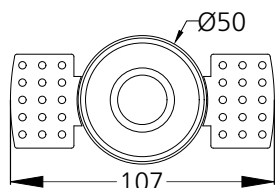

## Photometric Data

|                        |             |                            |                    |
|------------------------|-------------|----------------------------|--------------------|
| Light source           | LED - Array | Light output ratio         | 71%                |
| Power (W)              | 5W          | Color rendering index (Ra) | >95                |
| Delivered lumens       | 435lm       | Color rendering index (R9) | >85                |
| Source lumens          | 605lm       | Binning MacAdam            | <2 SDCM            |
| Colour temperature (K) | 3000K       | LED life                   | L90 B10 Tj75°C     |
| Luminaire efficacy     | 87lm/W      | UGR                        | <16                |
| Beam angle             | 15°         | Operating temperature      | -20°C to +50°C     |
| Cutoff angle           | 32°         | Light distribution         | Direct - Symmetric |

## Technical Data

|                   |                           |                  |             |
|-------------------|---------------------------|------------------|-------------|
| Mounting detail   | Ceiling - Recessed 1-25mm | Product weight   | 174gms      |
| Fixing detail     | Mounting with Screw       | Safety class     | III         |
| Orientation       | Fixed                     | Insulation class | III         |
| IP rating         | IP65                      | LED current (mA) | 120mA       |
| Glow wire test    | 850°                      | Voltage          | AC230V      |
| Trim material     | NA                        | Forward voltage  | DC36V       |
| Heatsink material | Diecast alm.              | Driver           | CC - Remote |