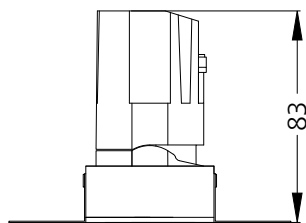

## Photometric Data

|                        |             |                            |                    |
|------------------------|-------------|----------------------------|--------------------|
| Light source           | LED - Array | Light output ratio         | 71%                |
| Power (W)              | 5W          | Color rendering index (Ra) | >95                |
| Delivered lumens       | 435lm       | Color rendering index (R9) | >85                |
| Source lumens          | 605lm       | Binning MacAdam            | <2 SDCM            |
| Colour temperature (K) | 3000K       | LED life                   | L90 B10 Tj75°C     |
| Luminaire efficacy     | 87lm/W      | UGR                        | <16                |
| Beam angle             | 15°         | Operating temperature      | -20°C to +50°C     |
| Cutoff angle           | 32°         | Light distribution         | Direct - Symmetric |

## Technical Data

|                   |                           |                  |             |
|-------------------|---------------------------|------------------|-------------|
| Mounting detail   | Ceiling - Recessed 1-25mm | Product weight   | 174gms      |
| Fixing detail     | Mounting with Screw       | Safety class     | III         |
| Orientation       | Fixed                     | Insulation class | III         |
| IP rating         | IP65                      | LED current (mA) | 120mA       |
| Glow wire test    | 850°                      | Voltage          | AC230V      |
| Trim material     | NA                        | Forward voltage  | DC36V       |
| Heatsink material | Diecast alm.              | Driver           | CC - Remote |