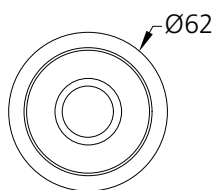

## Photometric Data

Light source	LED - Array	Light output ratio	69%
Power (W)	5W	Color rendering index (Ra)	>95
Delivered lumens	450lm	Color rendering index (R9)	>85
Source lumens	645lm	Binning MacAdam	<2 SDCM
Colour temperature (K)	4000K	LED life	L90 B10 Tj75°C
Luminaire efficacy	90lm/W	UGR	<16
Beam angle	15°	Operating temperature	-20°C to +50°C
Cutoff angle	32°	Light distribution	Direct - Symmetric

## Technical Data

Mounting detail	Ceiling - Recessed 1-25mm	Product weight	154gms
Fixing detail	Dual tension spring	Safety class	III
Orientation	Fixed	Insulation class	III
IP rating	IP65	LED current (mA)	120mA
Glow wire test	850°	Voltage	AC230V
Trim material	Diecast alm.	Forward voltage	DC36V
Heatsink material	Diecast alm.	Driver	CC - Remote