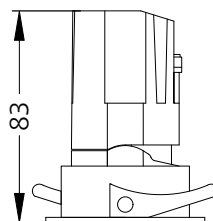

## Photometric Data

Light source	LED - Array	Light output ratio	69%
Power (W)	5W	Color rendering index (Ra)	>95
Delivered lumens	450lm	Color rendering index (R9)	>85
Source lumens	645lm	Binning MacAdam	<2 SDCM
Colour temperature (K)	4000K	LED life	L90 B10 Tj75°C
Luminaire efficacy	90lm/W	UGR	<16
Beam angle	15°	Operating temperature	-20°C to +50°C
Cutoff angle	32°	Light distribution	Direct - Symmetric

## Technical Data

Mounting detail	Ceiling - Recessed 1-25mm	Product weight	154gms
Fixing detail	Dual tension spring	Safety class	III
Orientation	Fixed	Insulation class	III
IP rating	IP65	LED current (mA)	120mA
Glow wire test	850°	Voltage	AC230V
Trim material	Diecast alm.	Forward voltage	DC36V
Heatsink material	Diecast alm.	Driver	CC - Remote