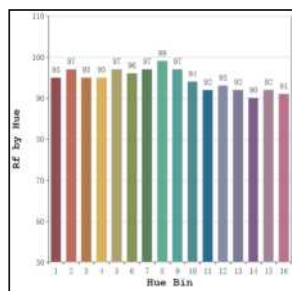

## Photometric Data

Light source	LED - Array	Light output ratio	69%
Power (W)	5W	Color rendering index (Ra)	>95
Delivered lumens	450lm	Color rendering index (R9)	>85
Source lumens	645lm	Binning MacAdam	<2 SDCM
Colour temperature (K)	4000K	LED life	L90 B10 Tj75°C
Luminaire efficacy	90lm/W	UGR	<16
Beam angle	15°	Operating temperature	-20°C to +50°C
Cutoff angle	32°	Light distribution	Direct - Symmetric

## Photometric Graphs

Hue Bin vs Rf Graph

Color Vector Graph

Spectrum vs Wavelength Graph

CIE Chromaticity Graph