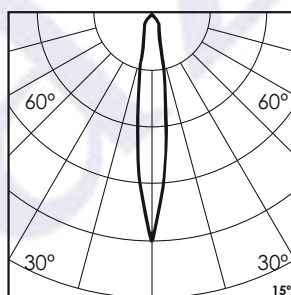

## Photometric Data

Light source	LED - Array	Light output ratio	69%
Power (W)	5W	Color rendering index (Ra)	>95
Delivered lumens	450lm	Color rendering index (R9)	>85
Source lumens	645lm	Binning MacAdam	<2 SDCM
Colour temperature (K)	4000K	LED life	L90 B10 Tj75°C
Luminaire efficacy	90lm/W	UGR	<16
Beam angle	15°	Operating temperature	-20°C to +50°C
Cutoff angle	32°	Light distribution	Direct - Symmetric