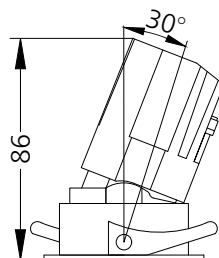

Tenace - Round SA T - #1058

5W

473lm

3000K

60°