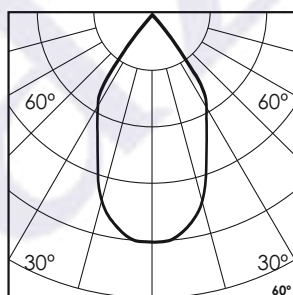

## Photometric Data

Light source	LED - Array	Light output ratio	78%
Power (W)	5W	Color rendering index (Ra)	>95
Delivered lumens	473lm	Color rendering index (R9)	>85
Source lumens	605lm	Binning MacAdam	<2 SDCM
Colour temperature (K)	3000K	LED life	L90 B10 Tj75°C
Luminaire efficacy	94.6lm/W	UGR	<16
Beam angle	60°	Operating temperature	-20°C to +50°C
Cutoff angle	32°	Light distribution	Direct - Symmetric