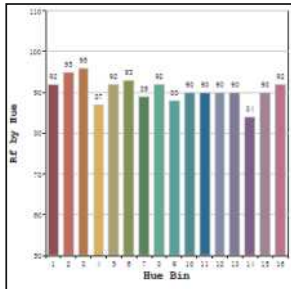

## Photometric Data

Light source	LED - Array	Light output ratio	77%
Power (W)	12W	Color rendering index (Ra)	>95
Delivered lumens	1131lm	Color rendering index (R9)	>85
Source lumens	1464lm	Binning MacAdam	<2 SDCM
Colour temperature (K)	2700K	LED life	L90 B10 Tj75°C
Luminaire efficacy	94.26lm/W	UGR	<16
Beam angle	60°	Operating temperature	-20°C to +50°C
Cutoff angle	30°	Light distribution	Direct - Symmetric

## Photometric Graphs

Hue Bin vs Rf Graph

Color Vector Graph

Spectrum vs Wavelength Graph

CIE Chromaticity Graph