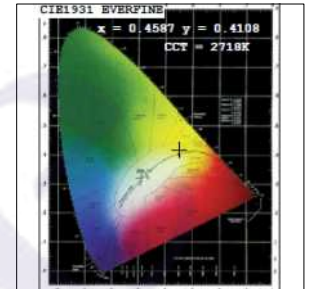

## Photometric Data

Light source	LED - Array	Light output ratio	77%
Power (W)	12W	Color rendering index (Ra)	>95
Delivered lumens	1131lm	Color rendering index (R9)	>85
Source lumens	1464lm	Binning MacAdam	<2 SDCM
Colour temperature (K)	2700K	LED life	L90 B10 Tj75°C
Luminaire efficacy	94.26lm/W	UGR	<16
Beam angle	60°	Operating temperature	-20°C to +50°C
Cutoff angle	30°	Light distribution	Direct - Symmetric

## Photometric Graphs

Hue Bin vs Rf Graph

Color Vector Graph

Spectrum vs Wavelength Graph

CIE Chromaticity Graph