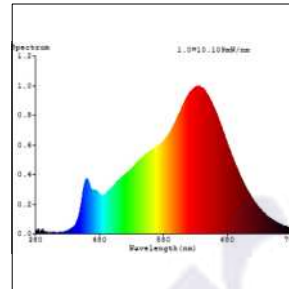

## Photometric Data

Light source	LED - Array	Light output ratio	77%
Power (W)	12W	Color rendering index (Ra)	>95
Delivered lumens	1131lm	Color rendering index (R9)	>85
Source lumens	1464lm	Binning MacAdam	<2 SDCM
Colour temperature (K)	2700K	LED life	L90 B10 Tj75°C
Luminaire efficacy	94.26lm/W	UGR	<16
Beam angle	60°	Operating temperature	-20°C to +50°C
Cutoff angle	30°	Light distribution	Direct - Symmetric

## Photometric Graphs

Hue Bin vs Rf Graph

Color Vector Graph

Spectrum vs Wavelength Graph

CIE Chromaticity Graph