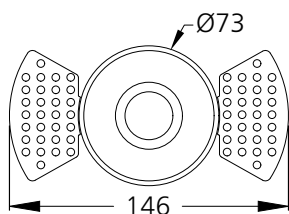

## Photometric Data

Light source	LED - Array	Light output ratio	77%
Power (W)	12W	Color rendering index (Ra)	>95
Delivered lumens	1131lm	Color rendering index (R9)	>85
Source lumens	1464lm	Binning MacAdam	<2 SDCM
Colour temperature (K)	2700K	LED life	L90 B10 Tj75°C
Luminaire efficacy	94.26lm/W	UGR	<16
Beam angle	60°	Operating temperature	-20°C to +50°C
Cutoff angle	30°	Light distribution	Direct - Symmetric

## Technical Data

Mounting detail	Ceiling - Recessed 1-25mm	Product weight	387gms
Fixing detail	Mounting with Screw	Safety class	III
Orientation	Fixed	Insulation class	III
IP rating	IP65	LED current (mA)	300mA
Glow wire test	850°	Voltage	AC230V
Trim material	NA	Forward voltage	DC36V
Heatsink material	Diecast alm.	Driver	CC - Remote