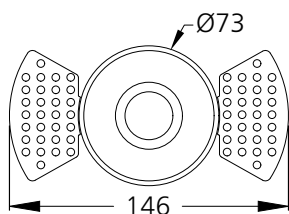

## Photometric Data

Light source	LED - Array	Light output ratio	72%
Power (W)	12W	Color rendering index (Ra)	>95
Delivered lumens	1067lm	Color rendering index (R9)	>85
Source lumens	1464lm	Binning MacAdam	<2 SDCM
Colour temperature (K)	2700K	LED life	L90 B10 Tj75°C
Luminaire efficacy	88.97lm/W	UGR	<16
Beam angle	24°	Operating temperature	-20°C to +50°C
Cutoff angle	30°	Light distribution	Direct - Symmetric

## Technical Data

Mounting detail	Ceiling - Recessed 1-25mm	Product weight	387gms
Fixing detail	Mounting with Screw	Safety class	III
Orientation	Fixed	Insulation class	III
IP rating	IP65	LED current (mA)	300mA
Glow wire test	850°	Voltage	AC230V
Trim material	NA	Forward voltage	DC36V
Heatsink material	Diecast alm.	Driver	CC - Remote