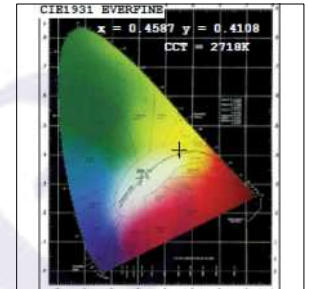

## Photometric Data

Light source	LED - Array	Light output ratio	72%
Power (W)	12W	Color rendering index (Ra)	>95
Delivered lumens	1067lm	Color rendering index (R9)	>85
Source lumens	1464lm	Binning MacAdam	<2 SDCM
Colour temperature (K)	2700K	LED life	L90 B10 Tj75°C
Luminaire efficacy	88.97lm/W	UGR	<16
Beam angle	24°	Operating temperature	-20°C to +50°C
Cutoff angle	30°	Light distribution	Direct - Symmetric

## Photometric Graphs

Hue Bin vs Rf Graph

Color Vector Graph

Spectrum vs Wavelength Graph

CIE Chromaticity Graph