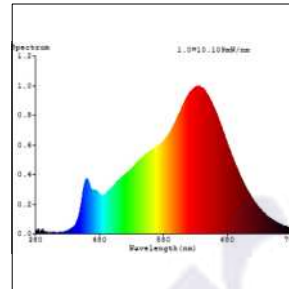

## Photometric Data

Light source	LED - Array	Light output ratio	72%
Power (W)	12W	Color rendering index (Ra)	>95
Delivered lumens	1067lm	Color rendering index (R9)	>85
Source lumens	1464lm	Binning MacAdam	<2 SDCM
Colour temperature (K)	2700K	LED life	L90 B10 Tj75°C
Luminaire efficacy	88.97lm/W	UGR	<16
Beam angle	24°	Operating temperature	-20°C to +50°C
Cutoff angle	30°	Light distribution	Direct - Symmetric

## Photometric Graphs

Hue Bin vs Rf Graph

Color Vector Graph

Spectrum vs Wavelength Graph

CIE Chromaticity Graph