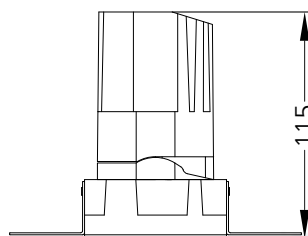

## Photometric Data

Light source	LED - Array	Light output ratio	72%
Power (W)	12W	Color rendering index (Ra)	>95
Delivered lumens	1067lm	Color rendering index (R9)	>85
Source lumens	1464lm	Binning MacAdam	<2 SDCM
Colour temperature (K)	2700K	LED life	L90 B10 Tj75°C
Luminaire efficacy	88.97lm/W	UGR	<16
Beam angle	24°	Operating temperature	-20°C to +50°C
Cutoff angle	30°	Light distribution	Direct - Symmetric

## Technical Data

Mounting detail	Ceiling - Recessed 1-25mm	Product weight	387gms
Fixing detail	Mounting with Screw	Safety class	III
Orientation	Fixed	Insulation class	III
IP rating	IP65	LED current (mA)	300mA
Glow wire test	850°	Voltage	AC230V
Trim material	NA	Forward voltage	DC36V
Heatsink material	Diecast alm.	Driver	CC - Remote