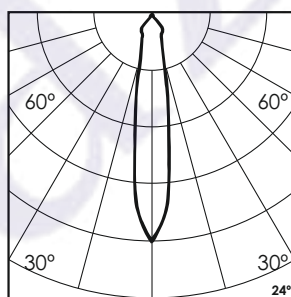

## Photometric Data

Light source	LED - Array	Light output ratio	72%
Power (W)	12W	Color rendering index (Ra)	>95
Delivered lumens	1067lm	Color rendering index (R9)	>85
Source lumens	1464lm	Binning MacAdam	<2 SDCM
Colour temperature (K)	2700K	LED life	L90 B10 Tj75°C
Luminaire efficacy	88.97lm/W	UGR	<16
Beam angle	24°	Operating temperature	-20°C to +50°C
Cutoff angle	30°	Light distribution	Direct - Symmetric