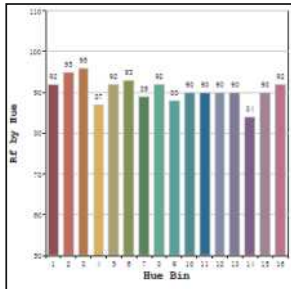

## Photometric Data

Light source	LED - Array	Light output ratio	72%
Power (W)	12W	Color rendering index (Ra)	>95
Delivered lumens	1067lm	Color rendering index (R9)	>85
Source lumens	1464lm	Binning MacAdam	<2 SDCM
Colour temperature (K)	2700K	LED life	L90 B10 Tj75°C
Luminaire efficacy	88.97lm/W	UGR	<16
Beam angle	24°	Operating temperature	-20°C to +50°C
Cutoff angle	30°	Light distribution	Direct - Symmetric

## Photometric Graphs

Hue Bin vs Rf Graph

Color Vector Graph

Spectrum vs Wavelength Graph

CIE Chromaticity Graph