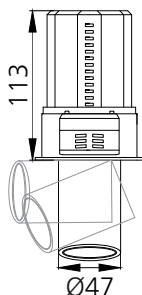

Pullout - Square M T - #1232

12W

1082lm

3000K

24°

75x75

Photometric Data

| | | | |
|------------------------|-------------|----------------------------|--------------------|
| Light source | LED - Array | Light output ratio | 72% |
| Power (W) | 12W | Color rendering index (Ra) | >95 |
| Delivered lumens | 1082lm | Color rendering index (R9) | >85 |
| Source lumens | 1500lm | Binning MacAdam | <2 SDCM |
| Colour temperature (K) | 3000K | LED life | L90 B10 Tj75°C |
| Luminaire efficacy | 90.22lm/W | UGR | <19 |
| Beam angle | 24° | Operating temperature | -20°C to +50°C |
| Cutoff angle | NA | Light distribution | Direct - Symmetric |

Technical Data

| | | | |
|-------------------|---------------------------|------------------|-------------|
| Mounting detail | Ceiling - Recessed 1-25mm | Product weight | 256gms |
| Fixing detail | Dual tension spring | Safety class | III |
| Orientation | Adjustable | Insulation class | III |
| IP rating | IP20 | LED current (mA) | 300mA |
| Glow wire test | 850° | Voltage | AC230V |
| Trim material | Diecast alm. | Forward voltage | DC36V |
| Heatsink material | Diecast alm. | Driver | CC - Remote |