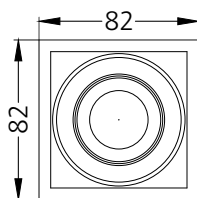

Pullout - Square M T - #1232

12W

1082lm

3000K

24°

75x75

Photometric Data

| | | | |
|------------------------|-------------|----------------------------|--------------------|
| Light source | LED - Array | Light output ratio | 72% |
| Power (W) | 12W | Color rendering index (Ra) | >95 |
| Delivered lumens | 1082lm | Color rendering index (R9) | >85 |
| Source lumens | 1500lm | Binning MacAdam | <2 SDCM |
| Colour temperature (K) | 3000K | LED life | L90 B10 Tj75°C |
| Luminaire efficacy | 90.22lm/W | UGR | <19 |
| Beam angle | 24° | Operating temperature | -20°C to +50°C |
| Cutoff angle | NA | Light distribution | Direct - Symmetric |

Technical Data

| | | | |
|-------------------|---------------------------|------------------|-------------|
| Mounting detail | Ceiling - Recessed 1-25mm | Product weight | 256gms |
| Fixing detail | Dual tension spring | Safety class | III |
| Orientation | Adjustable | Insulation class | III |
| IP rating | IP20 | LED current (mA) | 300mA |
| Glow wire test | 850° | Voltage | AC230V |
| Trim material | Diecast alm. | Forward voltage | DC36V |
| Heatsink material | Diecast alm. | Driver | CC - Remote |