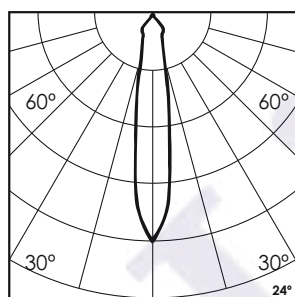

Pullout - Square M T - #1232

12W

1082lm

3000K

24°

75x75

Photometric Data

| | | | |
|------------------------|-------------|----------------------------|--------------------|
| Light source | LED - Array | Light output ratio | 72% |
| Power (W) | 12W | Color rendering index (Ra) | >95 |
| Delivered lumens | 1082lm | Color rendering index (R9) | >85 |
| Source lumens | 1500lm | Binning MacAdam | <2 SDCM |
| Colour temperature (K) | 3000K | LED life | L90 B10 Tj75°C |
| Luminaire efficacy | 90.22lm/W | UGR | <19 |
| Beam angle | 24° | Operating temperature | -20°C to +50°C |
| Cutoff angle | NA | Light distribution | Direct - Symmetric |

Technical Data

| | | | |
|-------------------|---------------------------|------------------|-------------|
| Mounting detail | Ceiling - Recessed 1-25mm | Product weight | 256gms |
| Fixing detail | Dual tension spring | Safety class | III |
| Orientation | Adjustable | Insulation class | III |
| IP rating | IP20 | LED current (mA) | 300mA |
| Glow wire test | 850° | Voltage | AC230V |
| Trim material | Diecast alm. | Forward voltage | DC36V |
| Heatsink material | Diecast alm. | Driver | CC - Remote |