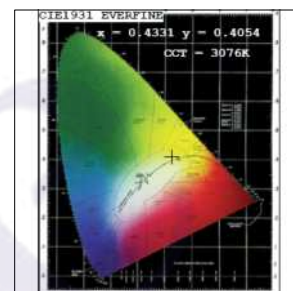

## Photometric Data

Light source	LED - Array	Light output ratio	76%
Power (W)	2x7W	Color rendering index (Ra)	>95
Delivered lumens	2x645lm	Color rendering index (R9)	>85
Source lumens	2x847lm	Binning MacAdam	<2 SDCM
Colour temperature (K)	3000K	LED life	L90 B10 Tj75°C
Luminaire efficacy	92.27lm/W	UGR	<19
Beam angle	38°	Operating temperature	-20°C to +50°C
Cutoff angle	NA	Light distribution	Direct - Symmetric

## Photometric Graphs

Hue Bin vs Rf Graph

Color Vector Graph

Spectrum vs Wavelength Graph

CIE Chromaticity Graph