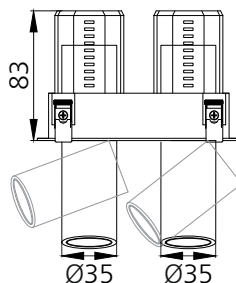

Pullout - Frame S T - #1242

2x7W

2x645lm

3000K

38°

122x60

Photometric Data

Light source	LED - Array	Light output ratio	76%
Power (W)	2x7W	Color rendering index (Ra)	>95
Delivered lumens	2x645lm	Color rendering index (R9)	>85
Source lumens	2x847lm	Binning MacAdam	<2 SDCM
Colour temperature (K)	3000K	LED life	L90 B10 Tj75°C
Luminaire efficacy	92.27lm/W	UGR	<19
Beam angle	38°	Operating temperature	-20°C to +50°C
Cutoff angle	NA	Light distribution	Direct - Symmetric