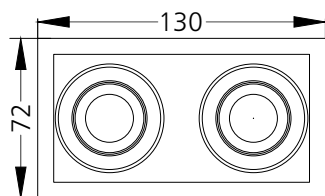

Pullout - Frame S T - #1242

2x7W

2x645lm

3000K

38°

122x60

Photometric Data

Light source	LED - Array	Light output ratio	76%
Power (W)	2x7W	Color rendering index (Ra)	>95
Delivered lumens	2x645lm	Color rendering index (R9)	>85
Source lumens	2x847lm	Binning MacAdam	<2 SDCM
Colour temperature (K)	3000K	LED life	L90 B10 Tj75°C
Luminaire efficacy	92.27lm/W	UGR	<19
Beam angle	38°	Operating temperature	-20°C to +50°C
Cutoff angle	NA	Light distribution	Direct - Symmetric