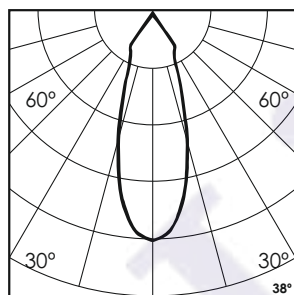

# Pullout - Frame S T - #1242

2x7W

2x645lm

3000K

38°

122x60

## Photometric Data

Light source	LED - Array	Light output ratio	76%
Power (W)	2x7W	Color rendering index (Ra)	>95
Delivered lumens	2x645lm	Color rendering index (R9)	>85
Source lumens	2x847lm	Binning MacAdam	<2 SDCM
Colour temperature (K)	3000K	LED life	L90 B10 Tj75°C
Luminaire efficacy	92.27lm/W	UGR	<19
Beam angle	38°	Operating temperature	-20°C to +50°C
Cutoff angle	NA	Light distribution	Direct - Symmetric

## Technical Data

Mounting detail	Ceiling - Recessed 1-25mm	Product weight	294gms
Fixing detail	Dual tension spring	Safety class	III
Orientation	Adjustable	Insulation class	III
IP rating	IP20	LED current (mA)	190mA
Glow wire test	850°	Voltage	AC230V
Trim material	Diecast alm.	Forward voltage	DC36V
Heatsink material	Diecast alm.	Driver	CC - Remote