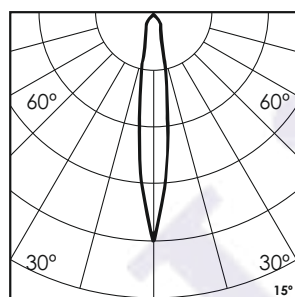

## Photometric Data

Light source	LED - Array	Light output ratio	74%
Power (W)	2x7W	Color rendering index (Ra)	>95
Delivered lumens	2x627lm	Color rendering index (R9)	>85
Source lumens	2x847lm	Binning MacAdam	<2 SDCM
Colour temperature (K)	3000K	LED life	L90 B10 Tj75°C
Luminaire efficacy	89.58lm/W	UGR	<19
Beam angle	15°	Operating temperature	-20°C to +50°C
Cutoff angle	NA	Light distribution	Direct - Symmetric

## Technical Data

Mounting detail	Ceiling - Recessed 1-25mm	Product weight	294gms
Fixing detail	Dual tension spring	Safety class	III
Orientation	Adjustable	Insulation class	III
IP rating	IP20	LED current (mA)	190mA
Glow wire test	850°	Voltage	AC230V
Trim material	Diecast alm.	Forward voltage	DC36V
Heatsink material	Diecast alm.	Driver	CC - Remote