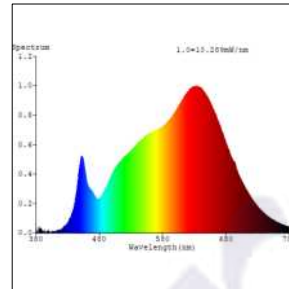

## Photometric Data

Light source	LED - Array	Light output ratio	74%
Power (W)	2x7W	Color rendering index (Ra)	>95
Delivered lumens	2x627lm	Color rendering index (R9)	>85
Source lumens	2x847lm	Binning MacAdam	<2 SDCM
Colour temperature (K)	3000K	LED life	L90 B10 Tj75°C
Luminaire efficacy	89.58lm/W	UGR	<19
Beam angle	15°	Operating temperature	-20°C to +50°C
Cutoff angle	NA	Light distribution	Direct - Symmetric

## Photometric Graphs

Hue Bin vs Rf Graph

Color Vector Graph

Spectrum vs Wavelength Graph

CIE Chromaticity Graph