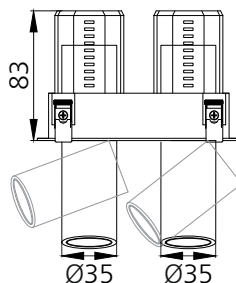

Pullout - Frame S T - #1242

2x7W

2x627lm

3000K

15°

122x60

Photometric Data

Light source	LED - Array	Light output ratio	74%
Power (W)	2x7W	Color rendering index (Ra)	>95
Delivered lumens	2x627lm	Color rendering index (R9)	>85
Source lumens	2x847lm	Binning MacAdam	<2 SDCM
Colour temperature (K)	3000K	LED life	L90 B10 Tj75°C
Luminaire efficacy	89.58lm/W	UGR	<19
Beam angle	15°	Operating temperature	-20°C to +50°C
Cutoff angle	NA	Light distribution	Direct - Symmetric