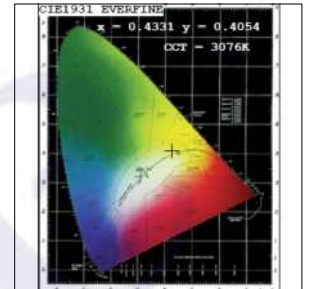

## Photometric Data

Light source	LED - Array	Light output ratio	74%
Power (W)	2x7W	Color rendering index (Ra)	>95
Delivered lumens	2x627lm	Color rendering index (R9)	>85
Source lumens	2x847lm	Binning MacAdam	<2 SDCM
Colour temperature (K)	3000K	LED life	L90 B10 Tj75°C
Luminaire efficacy	89.58lm/W	UGR	<19
Beam angle	15°	Operating temperature	-20°C to +50°C
Cutoff angle	NA	Light distribution	Direct - Symmetric

## Photometric Graphs

Hue Bin vs Rf Graph

Color Vector Graph

Spectrum vs Wavelength Graph

CIE Chromaticity Graph