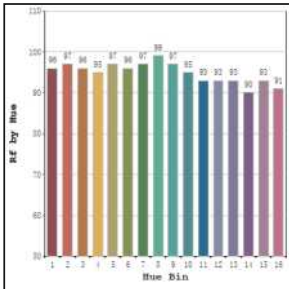

## Photometric Data

Light source	LED - Array	Light output ratio	74%
Power (W)	2x7W	Color rendering index (Ra)	>95
Delivered lumens	2x627lm	Color rendering index (R9)	>85
Source lumens	2x847lm	Binning MacAdam	<2 SDCM
Colour temperature (K)	3000K	LED life	L90 B10 Tj75°C
Luminaire efficacy	89.58lm/W	UGR	<19
Beam angle	15°	Operating temperature	-20°C to +50°C
Cutoff angle	NA	Light distribution	Direct - Symmetric

## Photometric Graphs

Hue Bin vs Rf Graph

Color Vector Graph

Spectrum vs Wavelength Graph

CIE Chromaticity Graph