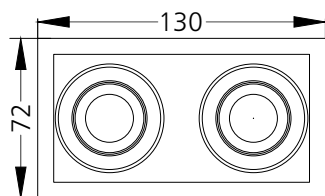

Pullout - Frame S T - #1242

2x7W

2x627lm

3000K

15°

122x60

Photometric Data

Light source	LED - Array	Light output ratio	74%
Power (W)	2x7W	Color rendering index (Ra)	>95
Delivered lumens	2x627lm	Color rendering index (R9)	>85
Source lumens	2x847lm	Binning MacAdam	<2 SDCM
Colour temperature (K)	3000K	LED life	L90 B10 Tj75°C
Luminaire efficacy	89.58lm/W	UGR	<19
Beam angle	15°	Operating temperature	-20°C to +50°C
Cutoff angle	NA	Light distribution	Direct - Symmetric