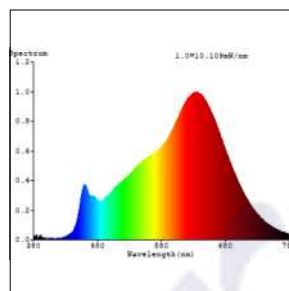

## Photometric Data

|                        |             |                            |                    |
|------------------------|-------------|----------------------------|--------------------|
| Light source           | LED - Array | Light output ratio         | 69%                |
| Power (W)              | 2x25W       | Color rendering index (Ra) | >95                |
| Delivered lumens       | 2x2125lm    | Color rendering index (R9) | >85                |
| Source lumens          | 2x3050lm    | Binning MacAdam            | <2 SDCM            |
| Colour temperature (K) | 2700K       | LED life                   | L90 B10 Tj75°C     |
| Luminaire efficacy     | 85lm/W      | UGR                        | <19                |
| Beam angle             | 10°         | Operating temperature      | -20°C to +50°C     |
| Cutoff angle           | NA          | Light distribution         | Direct - Symmetric |

## Photometric Graphs

Hue Bin vs Rf Graph

Color Vector Graph

Spectrum vs Wavelength Graph

CIE Chromaticity Graph