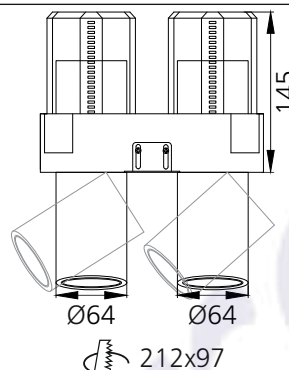

# Pullout - Frame L TL - #1247

2x25W

2x2125lm

2700K

10°

## Photometric Data

|                        |             |                            |                    |
|------------------------|-------------|----------------------------|--------------------|
| Light source           | LED - Array | Light output ratio         | 69%                |
| Power (W)              | 2x25W       | Color rendering index (Ra) | >95                |
| Delivered lumens       | 2x2125lm    | Color rendering index (R9) | >85                |
| Source lumens          | 2x3050lm    | Binning MacAdam            | <2 SDCM            |
| Colour temperature (K) | 2700K       | LED life                   | L90 B10 Tj75°C     |
| Luminaire efficacy     | 85lm/W      | UGR                        | <19                |
| Beam angle             | 10°         | Operating temperature      | -20°C to +50°C     |
| Cutoff angle           | NA          | Light distribution         | Direct - Symmetric |

## Technical Data

|                   |                           |                  |             |
|-------------------|---------------------------|------------------|-------------|
| Mounting detail   | Ceiling - Recessed 1-25mm | Product weight   | 1016gms     |
| Fixing detail     | Mounting with Screw       | Safety class     | III         |
| Orientation       | Adjustable                | Insulation class | III         |
| IP rating         | IP20                      | LED current (mA) | 600mA       |
| Glow wire test    | 850°                      | Voltage          | AC230V      |
| Trim material     | NA                        | Forward voltage  | DC36V       |
| Heatsink material | Diecast alm.              | Driver           | CC - Remote |