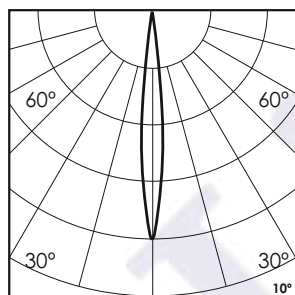

# Pullout - Frame L TL - #1247

2x25W

2x2125lm

2700K

10°

## Photometric Data

|                        |             |                            |                    |
|------------------------|-------------|----------------------------|--------------------|
| Light source           | LED - Array | Light output ratio         | 69%                |
| Power (W)              | 2x25W       | Color rendering index (Ra) | >95                |
| Delivered lumens       | 2x2125lm    | Color rendering index (R9) | >85                |
| Source lumens          | 2x3050lm    | Binning MacAdam            | <2 SDCM            |
| Colour temperature (K) | 2700K       | LED life                   | L90 B10 Tj75°C     |
| Luminaire efficacy     | 85lm/W      | UGR                        | <19                |
| Beam angle             | 10°         | Operating temperature      | -20°C to +50°C     |
| Cutoff angle           | NA          | Light distribution         | Direct - Symmetric |

## Technical Data

|                   |                           |                  |             |
|-------------------|---------------------------|------------------|-------------|
| Mounting detail   | Ceiling - Recessed 1-25mm | Product weight   | 1016gms     |
| Fixing detail     | Mounting with Screw       | Safety class     | III         |
| Orientation       | Adjustable                | Insulation class | III         |
| IP rating         | IP20                      | LED current (mA) | 600mA       |
| Glow wire test    | 850°                      | Voltage          | AC230V      |
| Trim material     | NA                        | Forward voltage  | DC36V       |
| Heatsink material | Diecast alm.              | Driver           | CC - Remote |