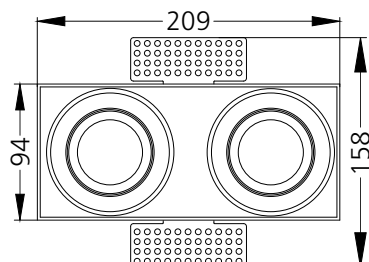

# Pullout - Frame L TL - #1247

2x25W

2x2125lm

2700K

10°

## Photometric Data

|                        |             |                            |                    |
|------------------------|-------------|----------------------------|--------------------|
| Light source           | LED - Array | Light output ratio         | 69%                |
| Power (W)              | 2x25W       | Color rendering index (Ra) | >95                |
| Delivered lumens       | 2x2125lm    | Color rendering index (R9) | >85                |
| Source lumens          | 2x3050lm    | Binning MacAdam            | <2 SDCM            |
| Colour temperature (K) | 2700K       | LED life                   | L90 B10 Tj75°C     |
| Luminaire efficacy     | 85lm/W      | UGR                        | <19                |
| Beam angle             | 10°         | Operating temperature      | -20°C to +50°C     |
| Cutoff angle           | NA          | Light distribution         | Direct - Symmetric |

## Technical Data

|                   |                           |                  |             |
|-------------------|---------------------------|------------------|-------------|
| Mounting detail   | Ceiling - Recessed 1-25mm | Product weight   | 1016gms     |
| Fixing detail     | Mounting with Screw       | Safety class     | III         |
| Orientation       | Adjustable                | Insulation class | III         |
| IP rating         | IP20                      | LED current (mA) | 600mA       |
| Glow wire test    | 850°                      | Voltage          | AC230V      |
| Trim material     | NA                        | Forward voltage  | DC36V       |
| Heatsink material | Diecast alm.              | Driver           | CC - Remote |