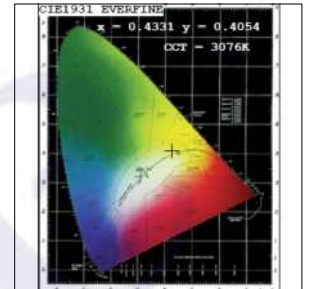

Photometric Graphs

Hue Bin vs Rf Graph

Color Vector Graph

Spectrum vs Wavelength Graph

CIE Chromaticity Graph

Finish Options

Trim Finish

- Matt White
- Matt Black
- Custom RAL Color