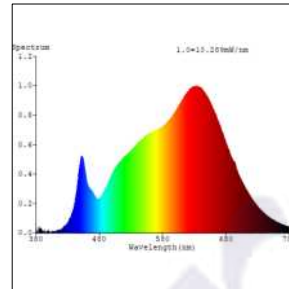

Light source	LED - Array	Light output ratio	77%
Power (W)	2x20W	Color rendering index (Ra)	>95
Delivered lumens	2x1932lm	Color rendering index (R9)	>85
Source lumens	2x2500lm	Binning MacAdam	<2 SDCM
Colour temperature (K)	3000K	LED life	L90 B10 Tj75°C
Luminaire efficacy	96.6lm/W	UGR	<16
Beam angle	60°	Operating temperature	-20°C to +50°C
Cutoff angle	30°	Light distribution	Direct - Symmetric

Photometric Graphs

Hue Bin vs Rf Graph

Color Vector Graph

Spectrum vs Wavelength Graph

CIE Chromaticity Graph

Finish Options

Trim Finish

- Matt White
- Matt Black
- Custom RAL Color