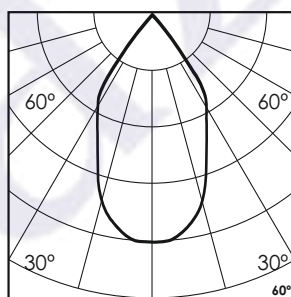

Light source	LED - Array	Light output ratio	77%
Power (W)	2x20W	Color rendering index (Ra)	>95
Delivered lumens	2x1932lm	Color rendering index (R9)	>85
Source lumens	2x2500lm	Binning MacAdam	<2 SDCM
Colour temperature (K)	3000K	LED life	L90 B10 Tj75°C
Luminaire efficacy	96.6lm/W	UGR	<16
Beam angle	60°	Operating temperature	-20°C to +50°C
Cutoff angle	30°	Light distribution	Direct - Symmetric

Technical Data

Mounting detail	Ceiling - Recessed 1-25mm	Product weight	1141gms
Fixing detail	Mounting with Screw	Safety class	III
Orientation	Adjustable	Insulation class	III
IP rating	IP65	LED current (mA)	500mA
Glow wire test	850°	Voltage	AC230V
Trim material	NA	Forward voltage	DC36V
Heatsink material	Diecast alm.	Driver	CC - Remote