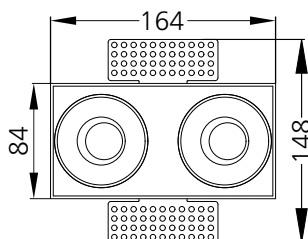

Tenace - Frame MA TL - #1107

2x20W

2x1932lm

3000K

60°

167x87

Tilt & Rotate

Photometric Data

Light source	LED - Array	Light output ratio	77%
Power (W)	2x20W	Color rendering index (Ra)	>95
Delivered lumens	2x1932lm	Color rendering index (R9)	>85
Source lumens	2x2500lm	Binning MacAdam	<2 SDCM
Colour temperature (K)	3000K	LED life	L90 B10 Tj75°C
Luminaire efficacy	96.6lm/W	UGR	<16
Beam angle	60°	Operating temperature	-20°C to +50°C
Cutoff angle	30°	Light distribution	Direct - Symmetric