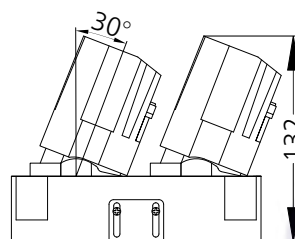

Tenace - Frame MA TL - #1107

2x20W

2x1932lm

3000K

60°

167x87

Tilt & Rotate

Photometric Data

Light source	LED - Array	Light output ratio	77%
Power (W)	2x20W	Color rendering index (Ra)	>95
Delivered lumens	2x1932lm	Color rendering index (R9)	>85
Source lumens	2x2500lm	Binning MacAdam	<2 SDCM
Colour temperature (K)	3000K	LED life	L90 B10 Tj75°C
Luminaire efficacy	96.6lm/W	UGR	<16
Beam angle	60°	Operating temperature	-20°C to +50°C
Cutoff angle	30°	Light distribution	Direct - Symmetric