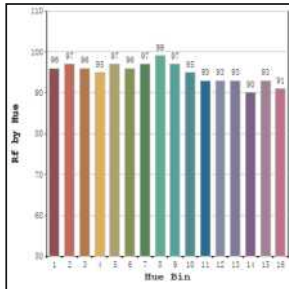

Photometric Graphs

Hue Bin vs Rf Graph