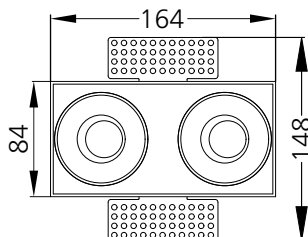

Tenace - Frame MA TL - #1107

2x12W

2x1131lm

2700K

60°

167x87

Tilt & Rotate

Photometric Data

Light source	LED - Array	Light output ratio	77%
Power (W)	2x12W	Color rendering index (Ra)	>95
Delivered lumens	2x1131lm	Color rendering index (R9)	>85
Source lumens	2x1464lm	Binning MacAdam	<2 SDCM
Colour temperature (K)	2700K	LED life	L90 B10 Tj75°C
Luminaire efficacy	94.26lm/W	UGR	<16
Beam angle	60°	Operating temperature	-20°C to +50°C
Cutoff angle	30°	Light distribution	Direct - Symmetric