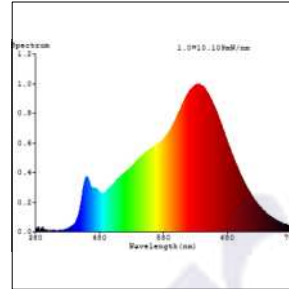

Light source	LED - Array	Light output ratio	77%
Power (W)	2x12W	Color rendering index (Ra)	>95
Delivered lumens	2x1131lm	Color rendering index (R9)	>85
Source lumens	2x1464lm	Binning MacAdam	<2 SDCM
Colour temperature (K)	2700K	LED life	L90 B10 Tj75°C
Luminaire efficacy	94.26lm/W	UGR	<16
Beam angle	60°	Operating temperature	-20°C to +50°C
Cutoff angle	30°	Light distribution	Direct - Symmetric

Photometric Graphs

Hue Bin vs Rf Graph

Color Vector Graph

Spectrum vs Wavelength Graph

CIE Chromaticity Graph

Finish Options

Trim Finish

- Matt White
- Matt Black
- Custom RAL Color