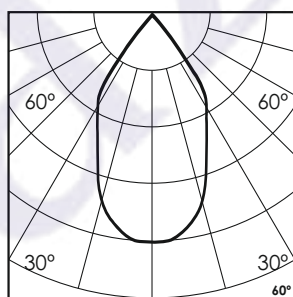

Light source	LED - Array	Light output ratio	77%
Power (W)	2x12W	Color rendering index (Ra)	>95
Delivered lumens	2x1131lm	Color rendering index (R9)	>85
Source lumens	2x1464lm	Binning MacAdam	<2 SDCM
Colour temperature (K)	2700K	LED life	L90 B10 Tj75°C
Luminaire efficacy	94.26lm/W	UGR	<16
Beam angle	60°	Operating temperature	-20°C to +50°C
Cutoff angle	30°	Light distribution	Direct - Symmetric