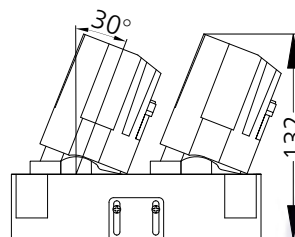

Tenace - Frame MA TL - #1107

2x12W

2x1131lm

2700K

60°

167x87

Tilt & Rotate

Photometric Data

Light source	LED - Array	Light output ratio	77%
Power (W)	2x12W	Color rendering index (Ra)	>95
Delivered lumens	2x1131lm	Color rendering index (R9)	>85
Source lumens	2x1464lm	Binning MacAdam	<2 SDCM
Colour temperature (K)	2700K	LED life	L90 B10 Tj75°C
Luminaire efficacy	94.26lm/W	UGR	<16
Beam angle	60°	Operating temperature	-20°C to +50°C
Cutoff angle	30°	Light distribution	Direct - Symmetric