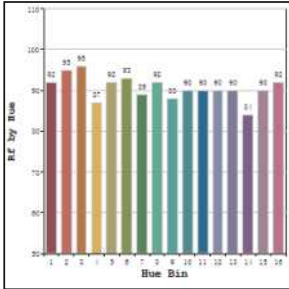

Light source	LED - Array	Light output ratio	77%
Power (W)	2x12W	Color rendering index (Ra)	>95
Delivered lumens	2x1131lm	Color rendering index (R9)	>85
Source lumens	2x1464lm	Binning MacAdam	<2 SDCM
Colour temperature (K)	2700K	LED life	L90 B10 Tj75°C
Luminaire efficacy	94.26lm/W	UGR	<16
Beam angle	60°	Operating temperature	-20°C to +50°C
Cutoff angle	30°	Light distribution	Direct - Symmetric

Photometric Graphs

Hue Bin vs Rf Graph

Color Vector Graph

Spectrum vs Wavelength Graph

CIE Chromaticity Graph

Finish Options

Trim Finish

- Matt White
- Matt Black
- Custom RAL Color