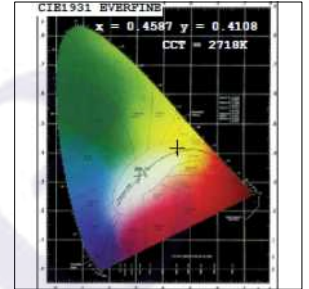

Light source	LED - Array	Light output ratio	77%
Power (W)	2x12W	Color rendering index (Ra)	>95
Delivered lumens	2x1131lm	Color rendering index (R9)	>85
Source lumens	2x1464lm	Binning MacAdam	<2 SDCM
Colour temperature (K)	2700K	LED life	L90 B10 Tj75°C
Luminaire efficacy	94.26lm/W	UGR	<16
Beam angle	60°	Operating temperature	-20°C to +50°C
Cutoff angle	30°	Light distribution	Direct - Symmetric

Photometric Graphs

Hue Bin vs Rf Graph

Color Vector Graph

Spectrum vs Wavelength Graph

CIE Chromaticity Graph

Finish Options

Trim Finish

- Matt White
- Matt Black
- Custom RAL Color