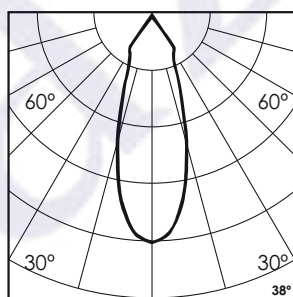

Light source	LED - Array	Light output ratio	74%
Power (W)	2x12W	Color rendering index (Ra)	>95
Delivered lumens	2x1084lm	Color rendering index (R9)	>85
Source lumens	2x1464lm	Binning MacAdam	<2 SDCM
Colour temperature (K)	2700K	LED life	L90 B10 Tj75°C
Luminaire efficacy	90.36lm/W	UGR	<16
Beam angle	38°	Operating temperature	-20°C to +50°C
Cutoff angle	30°	Light distribution	Direct - Symmetric

Technical Data

Mounting detail	Ceiling - Recessed 1-25mm	Product weight	1141gms
Fixing detail	Mounting with Screw	Safety class	III
Orientation	Adjustable	Insulation class	III
IP rating	IP65	LED current (mA)	300mA
Glow wire test	850°	Voltage	AC230V
Trim material	NA	Forward voltage	DC36V
Heatsink material	Diecast alm.	Driver	CC - Remote