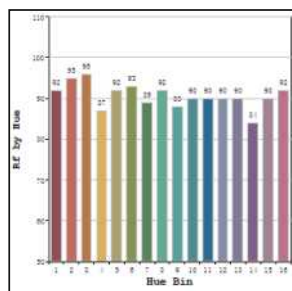

Light source	LED - Array	Light output ratio	74%
Power (W)	2x12W	Color rendering index (Ra)	>95
Delivered lumens	2x1084lm	Color rendering index (R9)	>85
Source lumens	2x1464lm	Binning MacAdam	<2 SDCM
Colour temperature (K)	2700K	LED life	L90 B10 Tj75°C
Luminaire efficacy	90.36lm/W	UGR	<16
Beam angle	38°	Operating temperature	-20°C to +50°C
Cutoff angle	30°	Light distribution	Direct - Symmetric

Photometric Graphs

Hue Bin vs Rf Graph

Color Vector Graph

Spectrum vs Wavelength Graph

CIE Chromaticity Graph

Finish Options

Trim Finish

- Matt White
- Matt Black
- Custom RAL Color