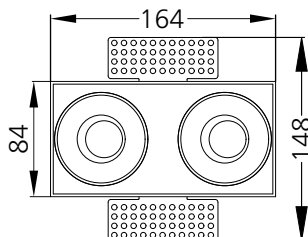

Tenace - Frame MA TL - #1107

2x12W

2x1084lm

2700K

38°

167x87

360°
Tilt & Rotate

Photometric Data

Light source	LED - Array	Light output ratio	74%
Power (W)	2x12W	Color rendering index (Ra)	>95
Delivered lumens	2x1084lm	Color rendering index (R9)	>85
Source lumens	2x1464lm	Binning MacAdam	<2 SDCM
Colour temperature (K)	2700K	LED life	L90 B10 Tj75°C
Luminaire efficacy	90.36lm/W	UGR	<16
Beam angle	38°	Operating temperature	-20°C to +50°C
Cutoff angle	30°	Light distribution	Direct - Symmetric

Technical Data

Mounting detail	Ceiling - Recessed 1-25mm	Product weight	1141gms
Fixing detail	Mounting with Screw	Safety class	III
Orientation	Adjustable	Insulation class	III
IP rating	IP65	LED current (mA)	300mA
Glow wire test	850°	Voltage	AC230V
Trim material	NA	Forward voltage	DC36V
Heatsink material	Diecast alm.	Driver	CC - Remote