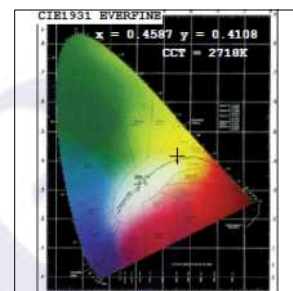

Light source	LED - Array	Light output ratio	74%
Power (W)	2x12W	Color rendering index (Ra)	>95
Delivered lumens	2x1084lm	Color rendering index (R9)	>85
Source lumens	2x1464lm	Binning MacAdam	<2 SDCM
Colour temperature (K)	2700K	LED life	L90 B10 Tj75°C
Luminaire efficacy	90.36lm/W	UGR	<16
Beam angle	38°	Operating temperature	-20°C to +50°C
Cutoff angle	30°	Light distribution	Direct - Symmetric

Photometric Graphs

Hue Bin vs Rf Graph

Color Vector Graph

Spectrum vs Wavelength Graph

CIE Chromaticity Graph

Finish Options

Trim Finish

- Matt White
- Matt Black
- Custom RAL Color