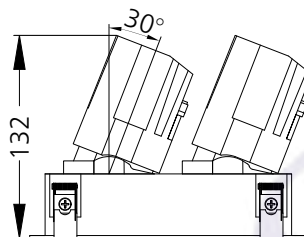

Tenace - Frame MA T - #1106

2x12W

2x1114lm

3000K

38°

165x77

360°
Tilt & Rotate

Photometric Data

Light source	LED - Array	Light output ratio	74%
Power (W)	2x12W	Color rendering index (Ra)	>95
Delivered lumens	2x1114lm	Color rendering index (R9)	>85
Source lumens	2x1500lm	Binning MacAdam	<2 SDCM
Colour temperature (K)	3000K	LED life	L90 B10 Tj75°C
Luminaire efficacy	92.86lm/W	UGR	<16
Beam angle	38°	Operating temperature	-20°C to +50°C
Cutoff angle	30°	Light distribution	Direct - Symmetric