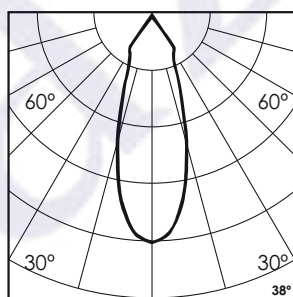

Light source	LED - Array	Light output ratio	74%
Power (W)	2x12W	Color rendering index (Ra)	>95
Delivered lumens	2x1114lm	Color rendering index (R9)	>85
Source lumens	2x1500lm	Binning MacAdam	<2 SDCM
Colour temperature (K)	3000K	LED life	L90 B10 Tj75°C
Luminaire efficacy	92.86lm/W	UGR	<16
Beam angle	38°	Operating temperature	-20°C to +50°C
Cutoff angle	30°	Light distribution	Direct - Symmetric

Technical Data

Mounting detail	Ceiling - Recessed 1-25mm	Product weight	1121gms
Fixing detail	Dual tension spring	Safety class	III
Orientation	Adjustable	Insulation class	III
IP rating	IP65	LED current (mA)	300mA
Glow wire test	850°	Voltage	AC230V
Trim material	Diecast alm.	Forward voltage	DC36V
Heatsink material	Diecast alm.	Driver	CC - Remote