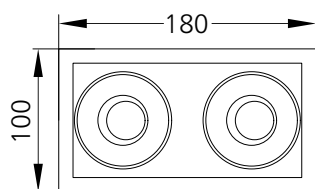

Tenace - Frame MA T - #1106

2x12W

2x1114lm

3000K

38°

165x77

360°
Tilt & Rotate

Photometric Data

Light source	LED - Array	Light output ratio	74%
Power (W)	2x12W	Color rendering index (Ra)	>95
Delivered lumens	2x1114lm	Color rendering index (R9)	>85
Source lumens	2x1500lm	Binning MacAdam	<2 SDCM
Colour temperature (K)	3000K	LED life	L90 B10 Tj75°C
Luminaire efficacy	92.86lm/W	UGR	<16
Beam angle	38°	Operating temperature	-20°C to +50°C
Cutoff angle	30°	Light distribution	Direct - Symmetric

Technical Data

Mounting detail	Ceiling - Recessed 1-25mm	Product weight	1121gms
Fixing detail	Dual tension spring	Safety class	III
Orientation	Adjustable	Insulation class	III
IP rating	IP65	LED current (mA)	300mA
Glow wire test	850°	Voltage	AC230V
Trim material	Diecast alm.	Forward voltage	DC36V
Heatsink material	Diecast alm.	Driver	CC - Remote