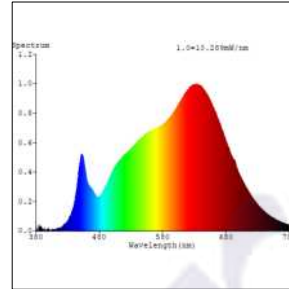

Light source	LED - Array	Light output ratio	74%
Power (W)	2x12W	Color rendering index (Ra)	>95
Delivered lumens	2x1114lm	Color rendering index (R9)	>85
Source lumens	2x1500lm	Binning MacAdam	<2 SDCM
Colour temperature (K)	3000K	LED life	L90 B10 Tj75°C
Luminaire efficacy	92.86lm/W	UGR	<16
Beam angle	38°	Operating temperature	-20°C to +50°C
Cutoff angle	30°	Light distribution	Direct - Symmetric

Photometric Graphs

Hue Bin vs Rf Graph

Color Vector Graph

Spectrum vs Wavelength Graph

CIE Chromaticity Graph

Finish Options

Trim Finish

- Matt White
- Matt Black
- Custom RAL Color