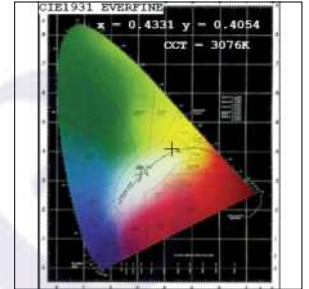

Photometric Graphs

Hue Bin vs Rf Graph

Color Vector Graph

Spectrum vs Wavelength Graph

CIE Chromaticity Graph

Finish Options

Trim Finish

- Matt White
- Matt Black
- Custom RAL Color