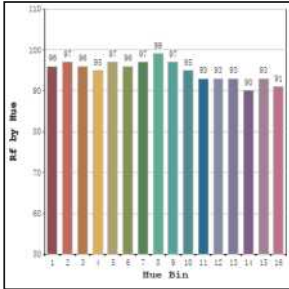

Photometric Graphs

Hue Bin vs Rf Graph