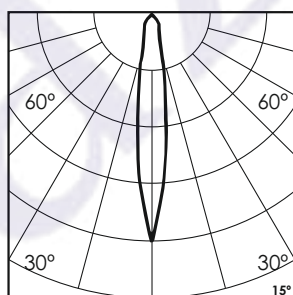

## Photometric Data

Light source	LED - Array	Light output ratio	69%
Power (W)	2x5W	Color rendering index (Ra)	>95
Delivered lumens	2x450lm	Color rendering index (R9)	>85
Source lumens	2x645lm	Binning MacAdam	<2 SDCM
Colour temperature (K)	4000K	LED life	L90 B10 Tj75°C
Luminaire efficacy	90lm/W	UGR	<16
Beam angle	15°	Operating temperature	-20°C to +50°C
Cutoff angle	32°	Light distribution	Direct - Symmetric