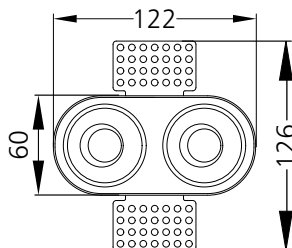

Tenace - Capsule SA TL - #1083

2x5W

2x450lm

4000K

15°

Ø125x63

Photometric Data

Light source	LED - Array	Light output ratio	69%
Power (W)	2x5W	Color rendering index (Ra)	>95
Delivered lumens	2x450lm	Color rendering index (R9)	>85
Source lumens	2x645lm	Binning MacAdam	<2 SDCM
Colour temperature (K)	4000K	LED life	L90 B10 Tj75°C
Luminaire efficacy	90lm/W	UGR	<16
Beam angle	15°	Operating temperature	-20°C to +50°C
Cutoff angle	32°	Light distribution	Direct - Symmetric