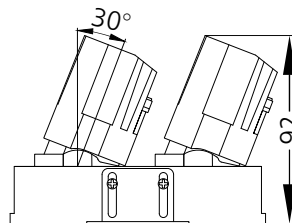

Tenace - Capsule SA TL - #1083

2x5W

2x450lm

4000K

15°

Ø125x63

Photometric Data

Light source	LED - Array	Light output ratio	69%
Power (W)	2x5W	Color rendering index (Ra)	>95
Delivered lumens	2x450lm	Color rendering index (R9)	>85
Source lumens	2x645lm	Binning MacAdam	<2 SDCM
Colour temperature (K)	4000K	LED life	L90 B10 Tj75°C
Luminaire efficacy	90lm/W	UGR	<16
Beam angle	15°	Operating temperature	-20°C to +50°C
Cutoff angle	32°	Light distribution	Direct - Symmetric