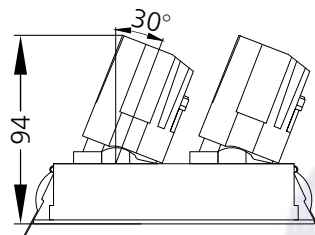

Tenace - Capsule SA T - #1082

2x5W

2x435lm

3000K

15°

Ø126x65

360°
Tilt & Rotate

Photometric Data

Light source	LED - Array	Light output ratio	71%
Power (W)	2x5W	Color rendering index (Ra)	>95
Delivered lumens	2x435lm	Color rendering index (R9)	>85
Source lumens	2x605lm	Binning MacAdam	<2 SDCM
Colour temperature (K)	3000K	LED life	L90 B10 Tj75°C
Luminaire efficacy	87lm/W	UGR	<16
Beam angle	15°	Operating temperature	-20°C to +50°C
Cutoff angle	32°	Light distribution	Direct - Symmetric