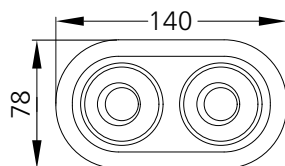

Tenace - Capsule SA T - #1082

2x5W

2x435lm

3000K

15°

Ø126x65

360°
Tilt & Rotate

Photometric Data

Light source	LED - Array	Light output ratio	71%
Power (W)	2x5W	Color rendering index (Ra)	>95
Delivered lumens	2x435lm	Color rendering index (R9)	>85
Source lumens	2x605lm	Binning MacAdam	<2 SDCM
Colour temperature (K)	3000K	LED life	L90 B10 Tj75°C
Luminaire efficacy	87lm/W	UGR	<16
Beam angle	15°	Operating temperature	-20°C to +50°C
Cutoff angle	32°	Light distribution	Direct - Symmetric