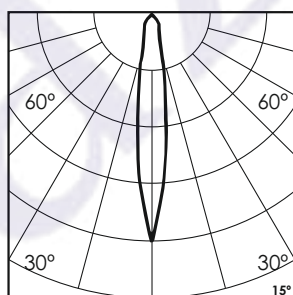

## Photometric Data

Light source	LED - Array	Light output ratio	71%
Power (W)	2x5W	Color rendering index (Ra)	>95
Delivered lumens	2x435lm	Color rendering index (R9)	>85
Source lumens	2x605lm	Binning MacAdam	<2 SDCM
Colour temperature (K)	3000K	LED life	L90 B10 Tj75°C
Luminaire efficacy	87lm/W	UGR	<16
Beam angle	15°	Operating temperature	-20°C to +50°C
Cutoff angle	32°	Light distribution	Direct - Symmetric