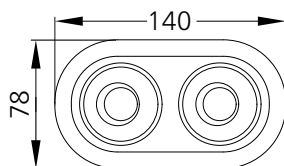

# Tenace - Capsule SA T - #1082

2x10W

2x902lm

2700K

38°

Ø126x65

360°  
Tilt & Rotate

## Photometric Data

Light source	LED - Array	Light output ratio	77%
Power (W)	2x10W	Color rendering index (Ra)	>95
Delivered lumens	2x902lm	Color rendering index (R9)	>85
Source lumens	2x1160lm	Binning MacAdam	<2 SDCM
Colour temperature (K)	2700K	LED life	L90 B10 Tj75°C
Luminaire efficacy	90.2lm/W	UGR	<16
Beam angle	38°	Operating temperature	-20°C to +50°C
Cutoff angle	32°	Light distribution	Direct - Symmetric

## Technical Data

Mounting detail	Ceiling - Recessed 1-25mm	Product weight	462gms
Fixing detail	Dual tension spring	Safety class	III
Orientation	Adjustable	Insulation class	III
IP rating	IP65	LED current (mA)	250mA
Glow wire test	850°	Voltage	AC230V
Trim material	Diecast alm.	Forward voltage	DC36V
Heatsink material	Diecast alm.	Driver	CC - Remote