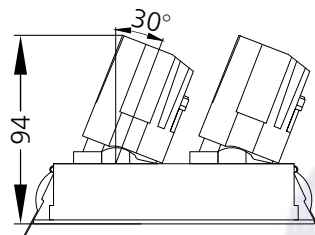

Tenace - Capsule SA T - #1082

2x10W

2x902lm

2700K

38°

Ø126x65

360°
Tilt & Rotate

Photometric Data

Light source	LED - Array	Light output ratio	77%
Power (W)	2x10W	Color rendering index (Ra)	>95
Delivered lumens	2x902lm	Color rendering index (R9)	>85
Source lumens	2x1160lm	Binning MacAdam	<2 SDCM
Colour temperature (K)	2700K	LED life	L90 B10 Tj75°C
Luminaire efficacy	90.2lm/W	UGR	<16
Beam angle	38°	Operating temperature	-20°C to +50°C
Cutoff angle	32°	Light distribution	Direct - Symmetric