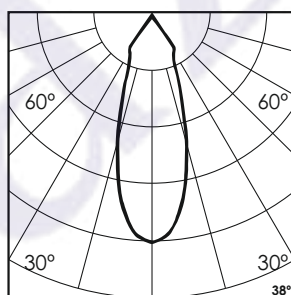

## Photometric Data

Light source	LED - Array	Light output ratio	77%
Power (W)	2x10W	Color rendering index (Ra)	>95
Delivered lumens	2x902lm	Color rendering index (R9)	>85
Source lumens	2x1160lm	Binning MacAdam	<2 SDCM
Colour temperature (K)	2700K	LED life	L90 B10 Tj75°C
Luminaire efficacy	90.2lm/W	UGR	<16
Beam angle	38°	Operating temperature	-20°C to +50°C
Cutoff angle	32°	Light distribution	Direct - Symmetric

## Technical Data

Mounting detail	Ceiling - Recessed 1-25mm	Product weight	462gms
Fixing detail	Dual tension spring	Safety class	III
Orientation	Adjustable	Insulation class	III
IP rating	IP65	LED current (mA)	250mA
Glow wire test	850°	Voltage	AC230V
Trim material	Diecast alm.	Forward voltage	DC36V
Heatsink material	Diecast alm.	Driver	CC - Remote