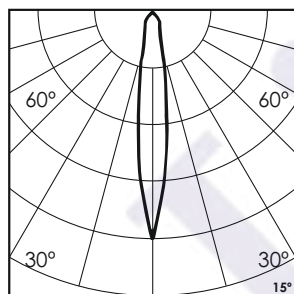

Recessed M - Brick - #2134

48W

4536lm

4000K

15°

Photometric Data

Light source	LED - High Power	Light output ratio	66%
Power (W)	48W	Color rendering index (Ra)	>92
Delivered lumens	4536lm	Color rendering index (R9)	>50
Source lumens	6840lm	Binning MacAdam	<3 SDCM
Colour temperature (K)	4000K	LED life	L90 B10 Tj75°C
Luminaire efficacy	94.5lm/W	UGR	<16
Beam angle	15°	Operating temperature	-20°C to +50°C
Cutoff angle	NA	Light distribution	Direct - Symmetric

Technical Data

Mounting detail	Recessed	Product weight	1847gms Per 2389MM
Fixing detail	Dual tension spring	Safety class	III
Orientation	Fixed	Insulation class	III
IP rating	IP20	LED current (mA)	Depend on length
Glow wire test	850°	Voltage	AC230V
Trim material	Aluminum	Forward voltage	DC24V
Heatsink material	Aluminum Extrusion	Driver	CV - Remote

Constant Voltage Driver
75w DC24V
Dali Dimmable

Note :-

- Although the maximum capacity of the Modules is 10W/133mm for Numinous M, the maximum capacity that the profile in which the modules are placed is 20W/m for Numinous M profile.
- The standard lengths for the Numinous Recessed M fixtures is 2389mm including the endcaps. Each fixture of length 2389mm contains 18 pieces of modules which are placed side by side in the Numinous Recessed M Profile. Kindly note - there is no gap in between the modules.