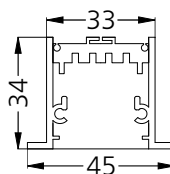

Recessed M - Brick - #2134

48W

4536lm

4000K

15°

Photometric Data

Light source	LED - High Power	Light output ratio	66%
Power (W)	48W	Color rendering index (Ra)	>92
Delivered lumens	4536lm	Color rendering index (R9)	>50
Source lumens	6840lm	Binning MacAdam	<3 SDCM
Colour temperature (K)	4000K	LED life	L90 B10 Tj75°C
Luminaire efficacy	94.5lm/W	UGR	<16
Beam angle	15°	Operating temperature	-20°C to +50°C
Cutoff angle	NA	Light distribution	Direct - Symmetric

Technical Data

Mounting detail	Recessed	Product weight	1847gms Per 2389MM
Fixing detail	Dual tension spring	Safety class	III
Orientation	Fixed	Insulation class	III
IP rating	IP20	LED current (mA)	Depend on length
Glow wire test	850°	Voltage	AC230V
Trim material	Aluminum	Forward voltage	DC24V
Heatsink material	Aluminum Extrusion	Driver	CV - Remote

Constant Voltage Driver
75w DC24V
Dali Dimmable

Note :-

- Although the maximum capacity of the Modules is 10W/133mm for Numinous M, the maximum capacity that the profile in which the modules are placed is 20W/m for Numinous M profile.
- The standard lengths for the Numinous Recessed M fixtures is 2389mm including the endcaps. Each fixture of length 2389mm contains 18 pieces of modules which are placed side by side in the Numinous Recessed M Profile. Kindly note - there is no gap in between the modules.