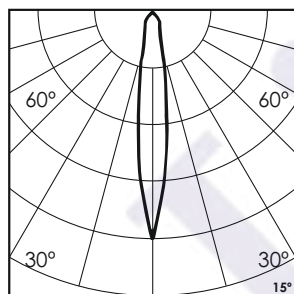

Recessed M - Brick - #2134

48W

4392lm

3000K

15°

Photometric Data

Light source	LED - High Power	Light output ratio	66%
Power (W)	48W	Color rendering index (Ra)	>92
Delivered lumens	4392lm	Color rendering index (R9)	>50
Source lumens	6600lm	Binning MacAdam	<3 SDCM
Colour temperature (K)	3000K	LED life	L90 B10 Tj75°C
Luminaire efficacy	91.5lm/W	UGR	<16
Beam angle	15°	Operating temperature	-20°C to +50°C
Cutoff angle	NA	Light distribution	Direct - Symmetric

Technical Data

Mounting detail	Recessed	Product weight	1847gms Per 2389MM
Fixing detail	Dual tension spring	Safety class	III
Orientation	Fixed	Insulation class	III
IP rating	IP20	LED current (mA)	Depend on length
Glow wire test	850°	Voltage	AC230V
Trim material	Aluminum	Forward voltage	DC24V
Heatsink material	Aluminum Extrusion	Driver	CV - Remote

Constant Voltage Driver
75w DC24V
Dali Dimmable

Note :-

- Although the maximum capacity of the Modules is 10W/133mm for Numinous M, the maximum capacity that the profile in which the modules are placed is 20W/m for Numinous M profile.
- The standard lengths for the Numinous Recessed M fixtures is 2389mm including the endcaps. Each fixture of length 2389mm contains 18 pieces of modules which are placed side by side in the Numinous Recessed M Profile. Kindly note - there is no gap in between the modules.