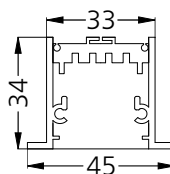

Recessed M - Brick - #2134

48W

4392lm

3000K

15°

Photometric Data

Light source	LED - High Power	Light output ratio	66%
Power (W)	48W	Color rendering index (Ra)	>92
Delivered lumens	4392lm	Color rendering index (R9)	>50
Source lumens	6600lm	Binning MacAdam	<3 SDCM
Colour temperature (K)	3000K	LED life	L90 B10 Tj75°C
Luminaire efficacy	91.5lm/W	UGR	<16
Beam angle	15°	Operating temperature	-20°C to +50°C
Cutoff angle	NA	Light distribution	Direct - Symmetric

Technical Data

Mounting detail	Recessed	Product weight	1847gms Per 2389MM
Fixing detail	Dual tension spring	Safety class	III
Orientation	Fixed	Insulation class	III
IP rating	IP20	LED current (mA)	Depend on length
Glow wire test	850°	Voltage	AC230V
Trim material	Aluminum	Forward voltage	DC24V
Heatsink material	Aluminum Extrusion	Driver	CV - Remote

Constant Voltage Driver
75w DC24V
Dali Dimmable

Note :-

- Although the maximum capacity of the Modules is 10W/133mm for Numinous M, the maximum capacity that the profile in which the modules are placed is 20W/m for Numinous M profile.
- The standard lengths for the Numinous Recessed M fixtures is 2389mm including the endcaps. Each fixture of length 2389mm contains 18 pieces of modules which are placed side by side in the Numinous Recessed M Profile. Kindly note - there is no gap in between the modules.