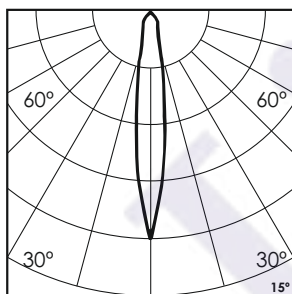

Recessed M - Brick - #2134

24W

2268lm

4000K

15°

Photometric Data

Light source	LED - High Power	Light output ratio	66%
Power (W)	24W	Color rendering index (Ra)	> 92
Delivered lumens	2268lm	Color rendering index (R9)	> 50
Source lumens	3420lm	Binning MacAdam	< 3 SDCM
Colour temperature (K)	4000K	LED life	L90 B10 Tj75°C
Luminaire efficacy	94.5lm/W	UGR	< 16
Beam angle	15°	Operating temperature	-20°C to +50°C
Cutoff angle	NA	Light distribution	Direct - Symmetric

Technical Data

Mounting detail	Recessed	Product weight	925gms Per 1196MM
Fixing detail	Dual tension spring	Safety class	III
Orientation	Fixed	Insulation class	III
IP rating	IP20	LED current (mA)	Depend on length
Glow wire test	850°	Voltage	AC230V
Trim material	Aluminum	Forward voltage	DC24V
Heatsink material	Aluminum Extrusion	Driver	CV - Remote

Constant Voltage Driver
75w DC24V
Dali Dimmable

Note :-

- Although the maximum capacity of the Modules is 10W/133mm for Numinous M, the maximum capacity that the profile in which the modules are placed is 20W/m for Numinous M profile.
- The standard lengths for the Numinous Recessed M fixtures is 1196mm including the endcaps. Each fixture of length 1196mm contains 9 pieces of modules which are placed side by side in the Numinous Recessed M profile. Kindly note - there is no gap in between the modules.