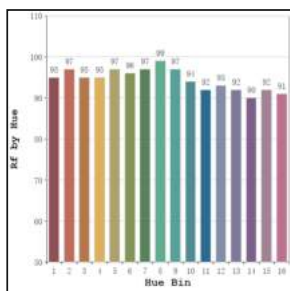

Photometric Graphs

Hue Bin vs Rf Graph