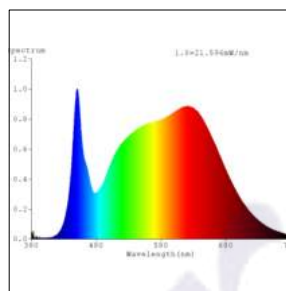

Recessed M - Brick - #2134

24W

2268lm

4000K

15°

Photometric Data

Light source	LED - High Power	Light output ratio	66%
Power (W)	24W	Color rendering index (Ra)	> 92
Delivered lumens	2268lm	Color rendering index (R9)	> 50
Source lumens	3420lm	Binning MacAdam	< 3 SDCM
Colour temperature (K)	4000K	LED life	L90 B10 Tj75°C
Luminaire efficacy	94.5lm/W	UGR	< 16
Beam angle	15°	Operating temperature	-20°C to +50°C
Cutoff angle	NA	Light distribution	Direct - Symmetric

Photometric Graphs

Hue Bin vs Rf Graph

Color Vector Graph

Spectrum vs Wavelength Graph

CIE Chromaticity Graph

Finish Options

Trim Finish

- Matt White
- Matt Black
- Custom RAL Color