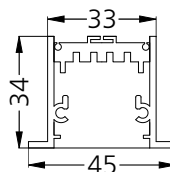

Recessed M - Brick - #2134

24W

2268lm

4000K

15°

Photometric Data

Light source	LED - High Power	Light output ratio	66%
Power (W)	24W	Color rendering index (Ra)	> 92
Delivered lumens	2268lm	Color rendering index (R9)	> 50
Source lumens	3420lm	Binning MacAdam	< 3 SDCM
Colour temperature (K)	4000K	LED life	L90 B10 Tj75°C
Luminaire efficacy	94.5lm/W	UGR	< 16
Beam angle	15°	Operating temperature	-20°C to +50°C
Cutoff angle	NA	Light distribution	Direct - Symmetric

Technical Data

Mounting detail	Recessed	Product weight	925gms Per 1196MM
Fixing detail	Dual tension spring	Safety class	III
Orientation	Fixed	Insulation class	III
IP rating	IP20	LED current (mA)	Depend on length
Glow wire test	850°	Voltage	AC230V
Trim material	Aluminum	Forward voltage	DC24V
Heatsink material	Aluminum Extrusion	Driver	CV - Remote

Constant Voltage Driver
75w DC24V
Dali Dimmable

Note :-

- Although the maximum capacity of the Modules is 10W/133mm for Numinous M, the maximum capacity that the profile in which the modules are placed is 20W/m for Numinous M profile.
- The standard lengths for the Numinous Recessed M fixtures is 1196mm including the endcaps. Each fixture of length 1196mm contains 9 pieces of modules which are placed side by side in the Numinous Recessed M profile. Kindly note - there is no gap in between the modules.