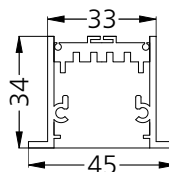

Recessed M - Brick - #2134

24W

2196lm

3000K

15°

Photometric Data

Light source	LED - High Power	Light output ratio	66%
Power (W)	24W	Color rendering index (Ra)	>92
Delivered lumens	2196lm	Color rendering index (R9)	>50
Source lumens	3300lm	Binning MacAdam	<3 SDCM
Colour temperature (K)	3000K	LED life	L90 B10 Tj75°C
Luminaire efficacy	91.5lm/W	UGR	<16
Beam angle	15°	Operating temperature	-20°C to +50°C
Cutoff angle	NA	Light distribution	Direct - Symmetric

Technical Data

Mounting detail	Recessed	Product weight	925gms Per 1196MM
Fixing detail	Dual tension spring	Safety class	III
Orientation	Fixed	Insulation class	III
IP rating	IP20	LED current (mA)	Depend on length
Glow wire test	850°	Voltage	AC230V
Trim material	Aluminum	Forward voltage	DC24V
Heatsink material	Aluminum Extrusion	Driver	CV - Remote

Constant Voltage Driver
75w DC24V
Dali Dimmable

Note :-

- Although the maximum capacity of the Modules is 10W/133mm for Numinous M, the maximum capacity that the profile in which the modules are placed is 20W/m for Numinous M profile.
- The standard lengths for the Numinous Recessed M fixtures is 1196mm including the endcaps. Each fixture of length 1196mm contains 9 pieces of modules which are placed side by side in the Numinous Recessed M profile. Kindly note - there is no gap in between the modules.