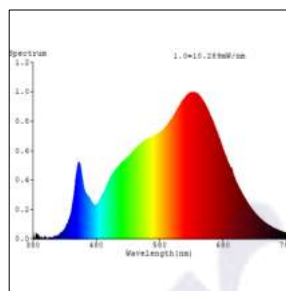

Recessed M - Brick - #2134

24W

2196lm

3000K

15°

Photometric Data

Light source	LED - High Power	Light output ratio	66%
Power (W)	24W	Color rendering index (Ra)	>92
Delivered lumens	2196lm	Color rendering index (R9)	>50
Source lumens	3300lm	Binning MacAdam	<3 SDCM
Colour temperature (K)	3000K	LED life	L90 B10 Tj75°C
Luminaire efficacy	91.5lm/W	UGR	<16
Beam angle	15°	Operating temperature	-20°C to +50°C
Cutoff angle	NA	Light distribution	Direct - Symmetric

Photometric Graphs

Hue Bin vs Rf Graph

Color Vector Graph

Spectrum vs Wavelength Graph

CIE Chromaticity Graph

Finish Options

Trim Finish

- Matt White
- Matt Black
- Custom RAL Color