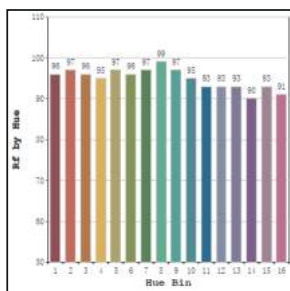

Photometric Graphs

Hue Bin vs Rf Graph