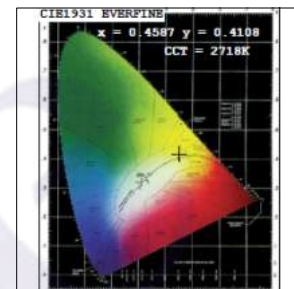

Recessed M - Brick - #2134

24W

2148lm

2700K

15°

Photometric Data

Light source	LED - High Power	Light output ratio	67%
Power (W)	24W	Color rendering index (Ra)	>92
Delivered lumens	2148lm	Color rendering index (R9)	>50
Source lumens	3180lm	Binning MacAdam	<3 SDCM
Colour temperature (K)	2700K	LED life	L90 B10 Tj75°C
Luminaire efficacy	89.5lm/W	UGR	<16
Beam angle	15°	Operating temperature	-20°C to +50°C
Cutoff angle	NA	Light distribution	Direct - Symmetric

Technical Data

Mounting detail	Recessed	Product weight	925gms Per 1196MM
Fixing detail	Dual tension spring	Safety class	III
Orientation	Fixed	Insulation class	III
IP rating	IP20	LED current (mA)	Depend on length
Glow wire test	850°	Voltage	AC230V
Trim material	Aluminum	Forward voltage	DC24V
Heatsink material	Aluminum Extrusion	Driver	CV - Remote

Photometric Graphs

Hue Bin vs Rf Graph

Color Vector Graph

Spectrum vs Wavelength Graph

CIE Chromaticity Graph

Finish Options

Trim Finish

- Matt White
- Matt Black
- Custom RAL Color