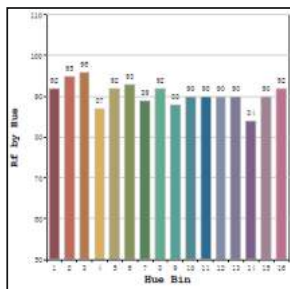

Photometric Graphs

Hue Bin vs Rf Graph