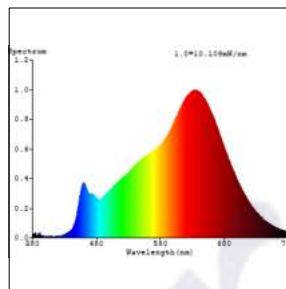

Recessed M - Brick - #2134

24W

2148lm

2700K

15°

Photometric Data

Light source	LED - High Power	Light output ratio	67%
Power (W)	24W	Color rendering index (Ra)	>92
Delivered lumens	2148lm	Color rendering index (R9)	>50
Source lumens	3180lm	Binning MacAdam	<3 SDCM
Colour temperature (K)	2700K	LED life	L90 B10 Tj75°C
Luminaire efficacy	89.5lm/W	UGR	<16
Beam angle	15°	Operating temperature	-20°C to +50°C
Cutoff angle	NA	Light distribution	Direct - Symmetric

Photometric Graphs

Hue Bin vs Rf Graph

Color Vector Graph

Spectrum vs Wavelength Graph

CIE Chromaticity Graph

Finish Options

Trim Finish

- Matt White
- Matt Black
- Custom RAL Color