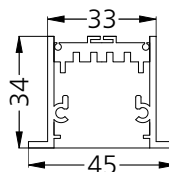

Recessed M - Brick - #2134

24W

2148lm

2700K

15°

Photometric Data

Light source	LED - High Power	Light output ratio	67%
Power (W)	24W	Color rendering index (Ra)	>92
Delivered lumens	2148lm	Color rendering index (R9)	>50
Source lumens	3180lm	Binning MacAdam	<3 SDCM
Colour temperature (K)	2700K	LED life	L90 B10 Tj75°C
Luminaire efficacy	89.5lm/W	UGR	<16
Beam angle	15°	Operating temperature	-20°C to +50°C
Cutoff angle	NA	Light distribution	Direct - Symmetric

Technical Data

Mounting detail	Recessed	Product weight	925gms Per 1196MM
Fixing detail	Dual tension spring	Safety class	III
Orientation	Fixed	Insulation class	III
IP rating	IP20	LED current (mA)	Depend on length
Glow wire test	850°	Voltage	AC230V
Trim material	Aluminum	Forward voltage	DC24V
Heatsink material	Aluminum Extrusion	Driver	CV - Remote

Constant Voltage Driver
75w DC24V
Dali Dimmable

Note :-

- Although the maximum capacity of the Modules is 10W/133mm for Numinous M, the maximum capacity that the profile in which the modules are placed is 20W/m for Numinous M profile.
- The standard lengths for the Numinous Recessed M fixtures is 1196mm including the endcaps. Each fixture of length 1196mm contains 9 pieces of modules which are placed side by side in the Numinous Recessed M profile. Kindly note - there is no gap in between the modules.