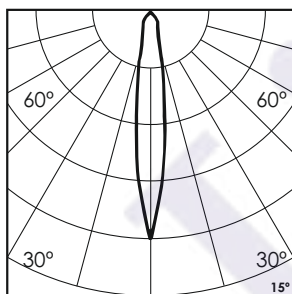

Recessed M - Brick - #2134

24W

2148lm

2700K

15°

Photometric Data

Light source	LED - High Power	Light output ratio	67%
Power (W)	24W	Color rendering index (Ra)	>92
Delivered lumens	2148lm	Color rendering index (R9)	>50
Source lumens	3180lm	Binning MacAdam	<3 SDCM
Colour temperature (K)	2700K	LED life	L90 B10 Tj75°C
Luminaire efficacy	89.5lm/W	UGR	<16
Beam angle	15°	Operating temperature	-20°C to +50°C
Cutoff angle	NA	Light distribution	Direct - Symmetric

Technical Data

Mounting detail	Recessed	Product weight	925gms Per 1196MM
Fixing detail	Dual tension spring	Safety class	III
Orientation	Fixed	Insulation class	III
IP rating	IP20	LED current (mA)	Depend on length
Glow wire test	850°	Voltage	AC230V
Trim material	Aluminum	Forward voltage	DC24V
Heatsink material	Aluminum Extrusion	Driver	CV - Remote

Constant Voltage Driver
75w DC24V
Dali Dimmable

Note :-

- Although the maximum capacity of the Modules is 10W/133mm for Numinous M, the maximum capacity that the profile in which the modules are placed is 20W/m for Numinous M profile.
- The standard lengths for the Numinous Recessed M fixtures is 1196mm including the endcaps. Each fixture of length 1196mm contains 9 pieces of modules which are placed side by side in the Numinous Recessed M profile. Kindly note - there is no gap in between the modules.