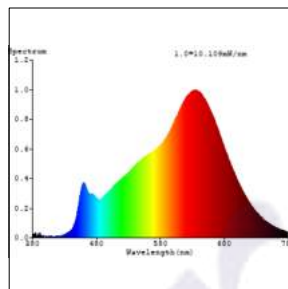

## Photometric Data

|                        |             |                            |                    |
|------------------------|-------------|----------------------------|--------------------|
| Light source           | LED - Array | Light output ratio         | 79%                |
| Power (W)              | 10W         | Color rendering index (Ra) | >95                |
| Delivered lumens       | 917lm       | Color rendering index (R9) | >85                |
| Source lumens          | 1160lm      | Binning MacAdam            | <2 SDCM            |
| Colour temperature (K) | 2700K       | LED life                   | L90 B10 Tj75°C     |
| Luminaire efficacy     | 91.7lm/W    | UGR                        | <19                |
| Beam angle             | 38°         | Operating temperature      | -20°C to +50°C     |
| Cutoff angle           | 28°         | Light distribution         | Direct - Symmetric |

## Photometric Graphs

Hue Bin vs Rf Graph

Color Vector Graph

Spectrum vs Wavelength Graph

CIE Chromaticity Graph