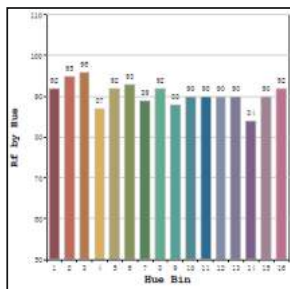

## Photometric Data

|                        |             |                            |                    |
|------------------------|-------------|----------------------------|--------------------|
| Light source           | LED - Array | Light output ratio         | 79%                |
| Power (W)              | 10W         | Color rendering index (Ra) | >95                |
| Delivered lumens       | 917lm       | Color rendering index (R9) | >85                |
| Source lumens          | 1160lm      | Binning MacAdam            | <2 SDCM            |
| Colour temperature (K) | 2700K       | LED life                   | L90 B10 Tj75°C     |
| Luminaire efficacy     | 91.7lm/W    | UGR                        | <19                |
| Beam angle             | 38°         | Operating temperature      | -20°C to +50°C     |
| Cutoff angle           | 28°         | Light distribution         | Direct - Symmetric |

## Photometric Graphs

Hue Bin vs Rf Graph

Color Vector Graph

Spectrum vs Wavelength Graph

CIE Chromaticity Graph