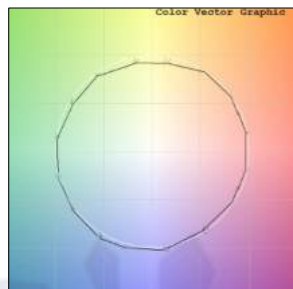

## Photometric Data

|                        |             |                            |                    |
|------------------------|-------------|----------------------------|--------------------|
| Light source           | LED - Array | Light output ratio         | 79%                |
| Power (W)              | 10W         | Color rendering index (Ra) | >95                |
| Delivered lumens       | 917lm       | Color rendering index (R9) | >85                |
| Source lumens          | 1160lm      | Binning MacAdam            | <2 SDCM            |
| Colour temperature (K) | 2700K       | LED life                   | L90 B10 Tj75°C     |
| Luminaire efficacy     | 91.7lm/W    | UGR                        | <19                |
| Beam angle             | 38°         | Operating temperature      | -20°C to +50°C     |
| Cutoff angle           | 28°         | Light distribution         | Direct - Symmetric |

## Photometric Graphs

Hue Bin vs Rf Graph

Color Vector Graph

Spectrum vs Wavelength Graph

CIE Chromaticity Graph