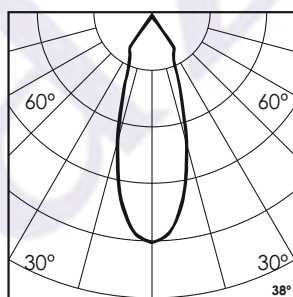

## Photometric Data

|                        |             |                            |                    |
|------------------------|-------------|----------------------------|--------------------|
| Light source           | LED - Array | Light output ratio         | 79%                |
| Power (W)              | 10W         | Color rendering index (Ra) | >95                |
| Delivered lumens       | 917lm       | Color rendering index (R9) | >85                |
| Source lumens          | 1160lm      | Binning MacAdam            | <2 SDCM            |
| Colour temperature (K) | 2700K       | LED life                   | L90 B10 Tj75°C     |
| Luminaire efficacy     | 91.7lm/W    | UGR                        | <19                |
| Beam angle             | 38°         | Operating temperature      | -20°C to +50°C     |
| Cutoff angle           | 28°         | Light distribution         | Direct - Symmetric |

## Technical Data

|                   |                           |                  |             |
|-------------------|---------------------------|------------------|-------------|
| Mounting detail   | Ceiling - Recessed 1-25mm | Product weight   | 284gms      |
| Fixing detail     | Dual tension spring       | Safety class     | III         |
| Orientation       | Fixed                     | Insulation class | III         |
| IP rating         | IP44                      | LED current (mA) | 250mA       |
| Glow wire test    | 850°                      | Voltage          | AC230V      |
| Trim material     | Diecast alm.              | Forward voltage  | DC36V       |
| Heatsink material | Diecast alm.              | Driver           | CC - Remote |