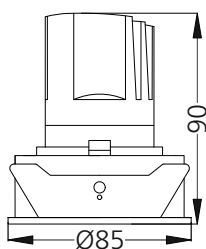

## Photometric Data

|                        |             |                            |                    |
|------------------------|-------------|----------------------------|--------------------|
| Light source           | LED - Array | Light output ratio         | 79%                |
| Power (W)              | 10W         | Color rendering index (Ra) | >95                |
| Delivered lumens       | 917lm       | Color rendering index (R9) | >85                |
| Source lumens          | 1160lm      | Binning MacAdam            | <2 SDCM            |
| Colour temperature (K) | 2700K       | LED life                   | L90 B10 Tj75°C     |
| Luminaire efficacy     | 91.7lm/W    | UGR                        | <19                |
| Beam angle             | 38°         | Operating temperature      | -20°C to +50°C     |
| Cutoff angle           | 28°         | Light distribution         | Direct - Symmetric |

## Technical Data

|                   |                           |                  |             |
|-------------------|---------------------------|------------------|-------------|
| Mounting detail   | Ceiling - Recessed 1-25mm | Product weight   | 284gms      |
| Fixing detail     | Dual tension spring       | Safety class     | III         |
| Orientation       | Fixed                     | Insulation class | III         |
| IP rating         | IP44                      | LED current (mA) | 250mA       |
| Glow wire test    | 850°                      | Voltage          | AC230V      |
| Trim material     | Diecast alm.              | Forward voltage  | DC36V       |
| Heatsink material | Diecast alm.              | Driver           | CC - Remote |