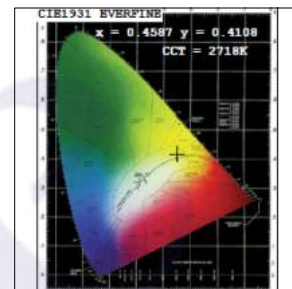

## Photometric Data

|                        |             |                            |                    |
|------------------------|-------------|----------------------------|--------------------|
| Light source           | LED - Array | Light output ratio         | 79%                |
| Power (W)              | 10W         | Color rendering index (Ra) | >95                |
| Delivered lumens       | 917lm       | Color rendering index (R9) | >85                |
| Source lumens          | 1160lm      | Binning MacAdam            | <2 SDCM            |
| Colour temperature (K) | 2700K       | LED life                   | L90 B10 Tj75°C     |
| Luminaire efficacy     | 91.7lm/W    | UGR                        | <19                |
| Beam angle             | 38°         | Operating temperature      | -20°C to +50°C     |
| Cutoff angle           | 28°         | Light distribution         | Direct - Symmetric |

## Photometric Graphs

Hue Bin vs Rf Graph

Color Vector Graph

Spectrum vs Wavelength Graph

CIE Chromaticity Graph