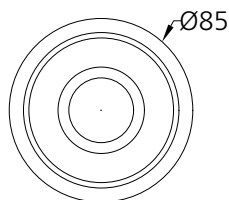

## Photometric Data

|                        |             |                            |                    |
|------------------------|-------------|----------------------------|--------------------|
| Light source           | LED - Array | Light output ratio         | 79%                |
| Power (W)              | 10W         | Color rendering index (Ra) | >95                |
| Delivered lumens       | 917lm       | Color rendering index (R9) | >85                |
| Source lumens          | 1160lm      | Binning MacAdam            | <2 SDCM            |
| Colour temperature (K) | 2700K       | LED life                   | L90 B10 Tj75°C     |
| Luminaire efficacy     | 91.7lm/W    | UGR                        | <19                |
| Beam angle             | 38°         | Operating temperature      | -20°C to +50°C     |
| Cutoff angle           | 28°         | Light distribution         | Direct - Symmetric |

## Technical Data

|                   |                           |                  |             |
|-------------------|---------------------------|------------------|-------------|
| Mounting detail   | Ceiling - Recessed 1-25mm | Product weight   | 284gms      |
| Fixing detail     | Dual tension spring       | Safety class     | III         |
| Orientation       | Fixed                     | Insulation class | III         |
| IP rating         | IP44                      | LED current (mA) | 250mA       |
| Glow wire test    | 850°                      | Voltage          | AC230V      |
| Trim material     | Diecast alm.              | Forward voltage  | DC36V       |
| Heatsink material | Diecast alm.              | Driver           | CC - Remote |