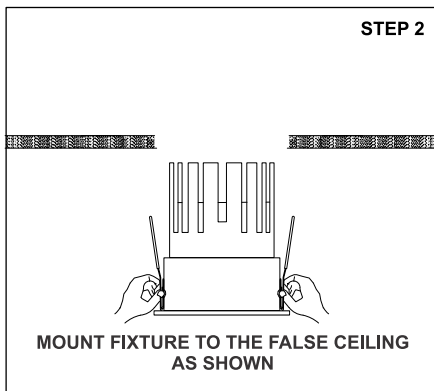

Disclaimer : 1. Due to continuous product improvement the installation method is subject to change.
2. Images and procedures are for representation and reference purpose only.