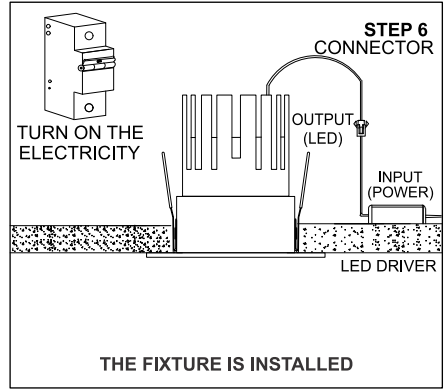

Disclaimer : 1. Due to continuous product improvement the installation method is subject to change.
2. Images and procedures are for representation and reference purpose only.