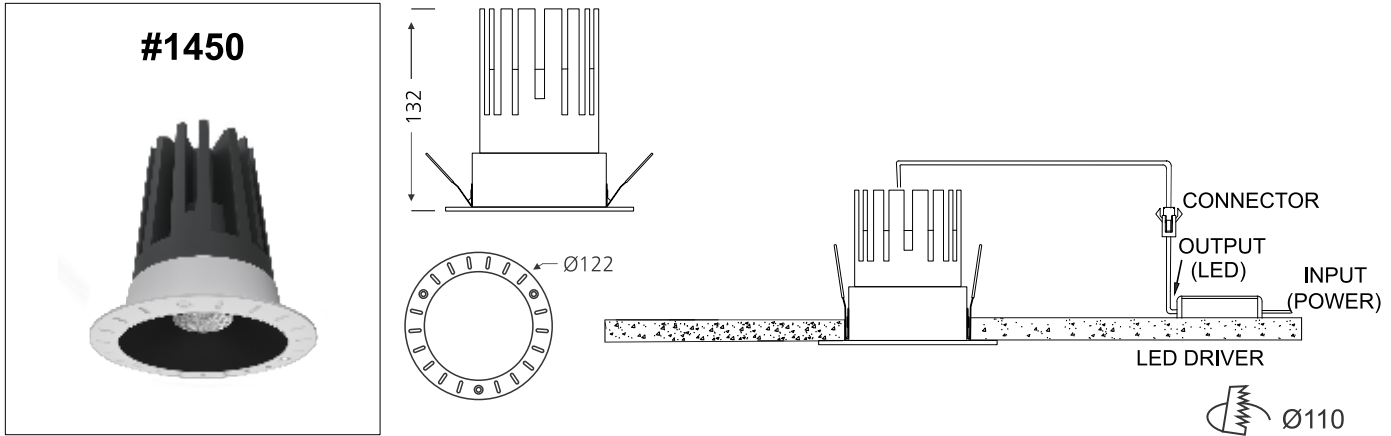

ALLURA NEO LF - 2 TL

	<p>Class III 220-240 V~50/60Hz</p>	<p>Power 30 Watts</p>	<p>IP Rating IP44</p>
--	---	----------------------------------	----------------------------------

CAUTION - Must Be Installed By A Licensed Electrician Only.