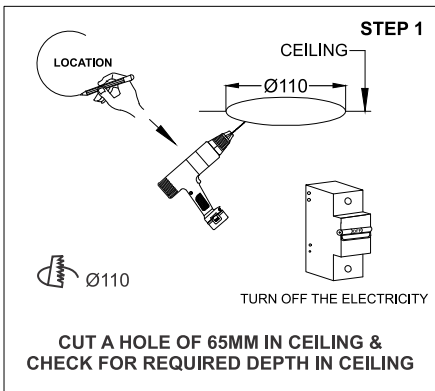

ALLURA NEO LF - 2 TL

	<p>Class III 220-240 V~50/60Hz</p>	<p>Power 30 Watts</p>	<p>IP Rating IP44</p>
--	---	----------------------------------	----------------------------------

CAUTION - Must Be Installed By A Licensed Electrician Only.

1. Please read the instructions for the installation of fixture provided below. Warranty will be void unless followed.
2. The installation and operation of this fixture must be in accordance with the national safety regulations. L'azure is not liable when damage is caused due to improper installation.
3. Please read the detailed product specification sheet available at www.lazurelighting.com for any technical information regarding the fixture.
4. Over-voltage protection units should be installed in order to prevent electronic and electrical components from failing due to voltage spikes.