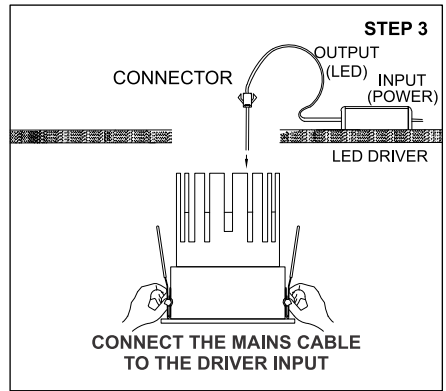

Disclaimer : 1. Due to continuous product improvement the installation method is subject to change.
2. Images and procedures are for representation and reference purpose only.