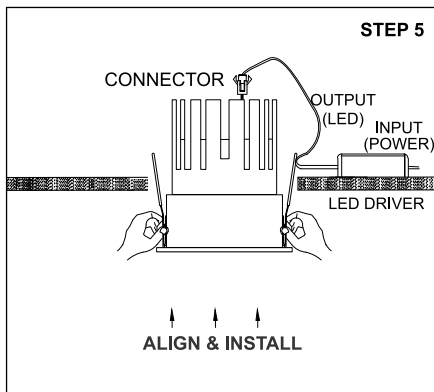

ALLURA NEO LF - 2 TL

	<p>Class III 220-240 V~50/60Hz</p>	<p>Power 30 Watts</p>	<p>IP Rating IP44</p>
--	---	----------------------------------	----------------------------------

CAUTION - Must Be Installed By A Licensed Electrician Only.

1. Please read the instructions for the installation of fixture provided below. Warranty will be void unless followed.
2. The installation and operation of this fixture must be in accordance with the national safety regulations. L'azure is not liable when damage is caused due to improper installation.
3. Please read the detailed product specification sheet available at www.lazurelighting.com for any technical information regarding the fixture.
4. Over-voltage protection units should be installed in order to prevent electronic and electrical components from failing due to voltage spikes.