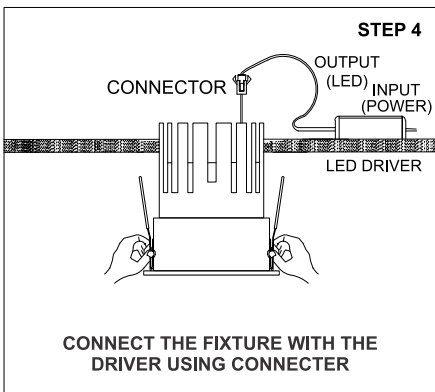

1. Please read the instructions for the installation of fixture provided below. Warranty will be void unless followed.
2. The installation and operation of this fixture must be in accordance with the national safety regulations. L'azure is not liable when damage is caused due to improper installation.
3. Please read the detailed product specification sheet available at www.lazurelighting.com for any technical information regarding the fixture.
4. Over-voltage protection units should be installed in order to prevent electronic and electrical components from failing due to voltage spikes.