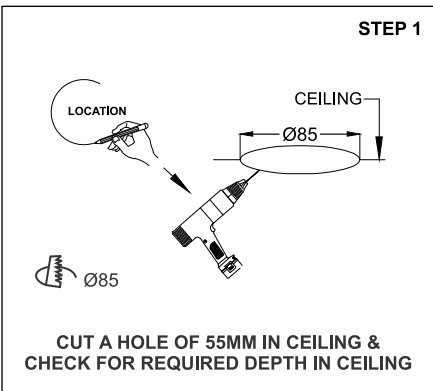

Disclaimer : 1. Due to continuous product improvement the installation method is subject to change.
2. Images and procedures are for representation and reference purpose only.