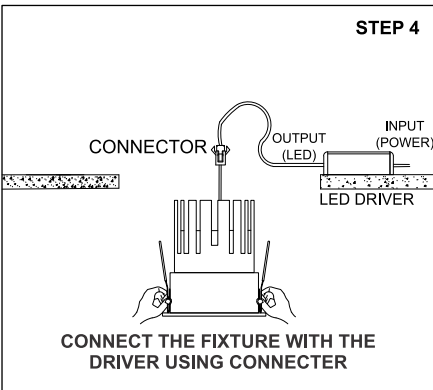

CAUTION - Must Be Installed By A Licensed Electrician Only.

- Please read the instructions for the installation of fixture provided below. Warranty will be void unless followed.
- The installation and operation of this fixture must be in accordance with the national safety regulations. L'azure is not liable when damage is caused due to improper installation.
- Please read the detailed product specification sheet available at www.lazurelighting.com for any technical information regarding the fixture.
- Over-voltage protection units should be installed in order to prevent electronic and electrical components from failing due to voltage spikes.