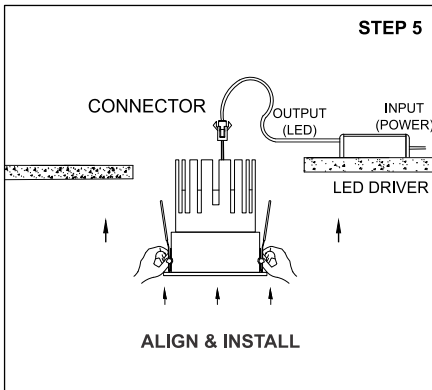

CAUTION - Must Be Installed By A Licensed Electrician Only.

- Please read the instructions for the installation of fixture provided below. Warranty will be void unless followed.
- The installation and operation of this fixture must be in accordance with the national safety regulations. L'azure is not liable when damage is caused due to improper installation.
- Please read the detailed product specification sheet available at www.lazurelighting.com for any technical information regarding the fixture.
- Over-voltage protection units should be installed in order to prevent electronic and electrical components from failing due to voltage spikes.