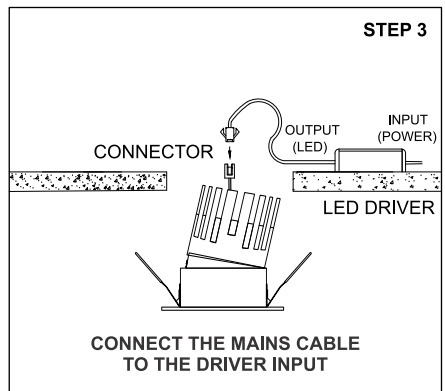

CAUTION - Must Be Installed By A Licensed Electrician Only.

- Please read the instructions for the installation of fixture provided below. Warranty will be void unless followed.
- The installation and operation of this fixture must be in accordance with the national safety regulations. L'azure is not liable when damage is caused due to improper installation.
- Please read the detailed product specification sheet available at www.lazurelighting.com for any technical information regarding the fixture.
- Over-voltage protection units should be installed in order to prevent electronic and electrical components from failing due to voltage spikes.