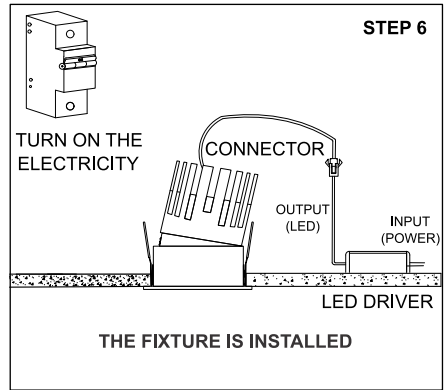

CAUTION - Must Be Installed By A Licensed Electrician Only.

- Please read the instructions for the installation of fixture provided below. Warranty will be void unless followed.
- The installation and operation of this fixture must be in accordance with the national safety regulations. L'azure is not liable when damage is caused due to improper installation.
- Please read the detailed product specification sheet available at www.lazurelighting.com for any technical information regarding the fixture.
- Over-voltage protection units should be installed in order to prevent electronic and electrical components from failing due to voltage spikes.