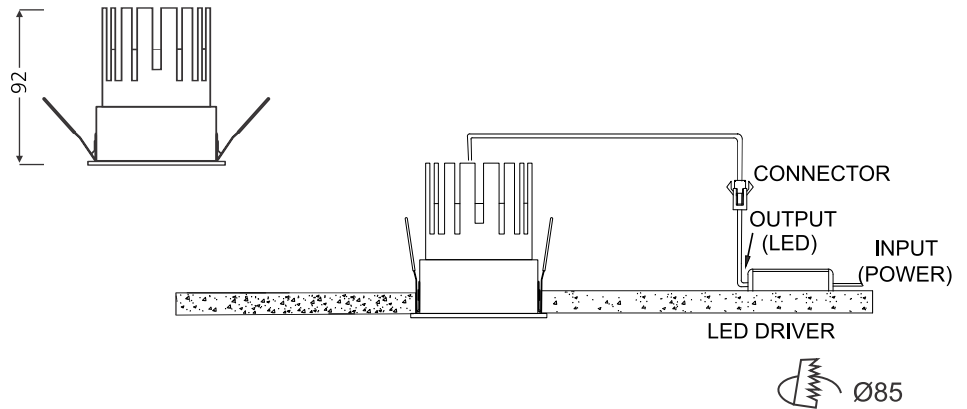

# ALLURA NEO MF - 1

	<p><b>Class III</b> 220-240 V~50/60Hz</p>	<p><b>Power</b> 12 Watts</p>	<p><b>IP Rating</b> IP44</p>
--	---	----------------------------------	----------------------------------

**CAUTION** - Must Be Installed By A Licensed Electrician Only.

- Please read the instructions for the installation of fixture provided below. Warranty will be void unless followed.
- The installation and operation of this fixture must be in accordance with the national safety regulations. L'azure is not liable when damage is caused due to improper installation.
- Please read the detailed product specification sheet available at [www.lazurelighting.com](http://www.lazurelighting.com) for any technical information regarding the fixture.
- Over-voltage protection units should be installed in order to prevent electronic and electrical components from failing due to voltage spikes.