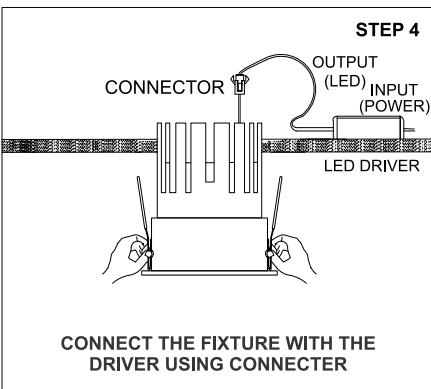

- Please read the instructions for the installation of fixture provided below. Warranty will be void unless followed.
- The installation and operation of this fixture must be in accordance with the national safety regulations. L'azure is not liable when damage is caused due to improper installation.
- Please read the detailed product specification sheet available at [www.lazurelighting.com](http://www.lazurelighting.com) for any technical information regarding the fixture.
- Over-voltage protection units should be installed in order to prevent electronic and electrical components from failing due to voltage spikes.