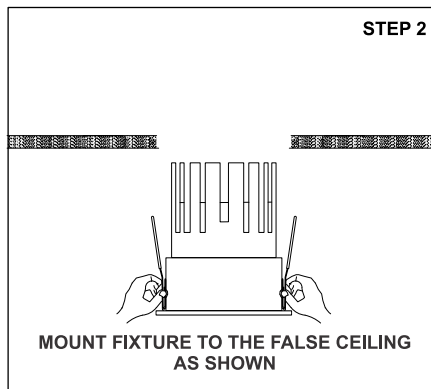

- Please read the instructions for the installation of fixture provided below. Warranty will be void unless followed.
- The installation and operation of this fixture must be in accordance with the national safety regulations. L'azure is not liable when damage is caused due to improper installation.
- Please read the detailed product specification sheet available at [www.lazurelighting.com](http://www.lazurelighting.com) for any technical information regarding the fixture.
- Over-voltage protection units should be installed in order to prevent electronic and electrical components from failing due to voltage spikes.