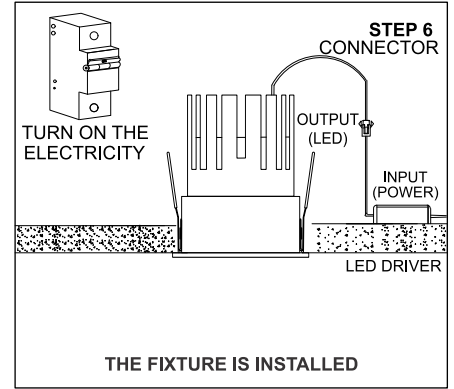

Disclaimer : 1. Due to continuous product improvement the installation method is subject to change.
2. Images and procedures are for representation and reference purpose only.