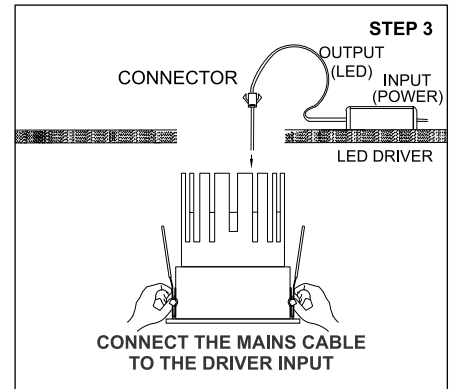

Disclaimer : 1. Due to continuous product improvement the installation method is subject to change.
2. Images and procedures are for representation and reference purpose only.