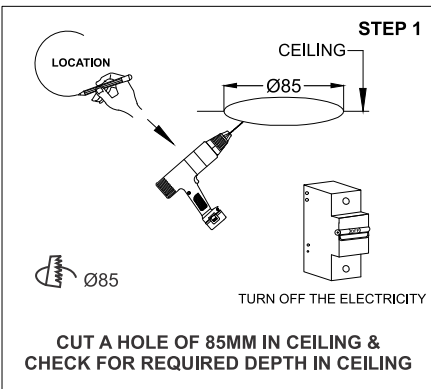

Disclaimer : 1. Due to continuous product improvement the installation method is subject to change.
2. Images and procedures are for representation and reference purpose only.