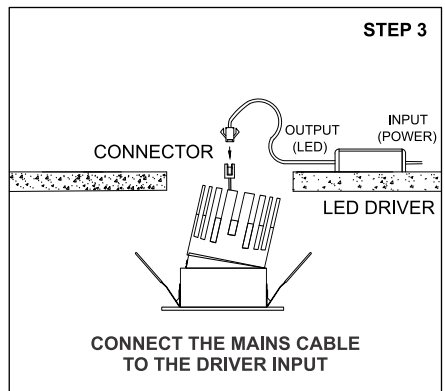

CAUTION - Must Be Installed By A Licensed Electrician Only.

1. Please read the instructions for the installation of fixture provided below. Warranty will be void unless followed.
2. The installation and operation of this fixture must be in accordance with the national safety regulations. L'azure is not liable when damage is caused due to improper installation.
3. Please read the detailed product specification sheet available at www.lazurelighting.com for any technical information regarding the fixture.
4. Over-voltage protection units should be installed in order to prevent electronic and electrical components from failing due to voltage spikes.