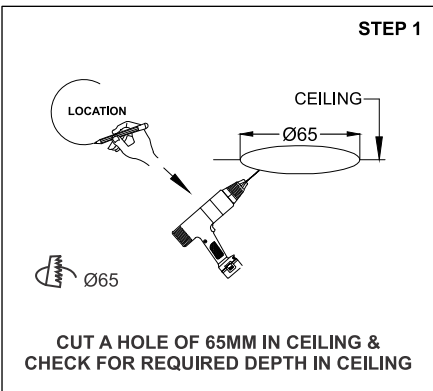

Disclaimer : 1. Due to continuous product improvement the installation method is subject to change.
2. Images and procedures are for representation and reference purpose only.