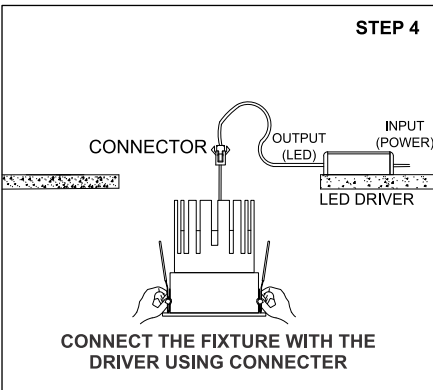

CAUTION - Must Be Installed By A Licensed Electrician Only.

1. Please read the instructions for the installation of fixture provided below. Warranty will be void unless followed.
2. The installation and operation of this fixture must be in accordance with the national safety regulations. L'azure is not liable when damage is caused due to improper installation.
3. Please read the detailed product specification sheet available at www.lazurelighting.com for any technical information regarding the fixture.
4. Over-voltage protection units should be installed in order to prevent electronic and electrical components from failing due to voltage spikes.