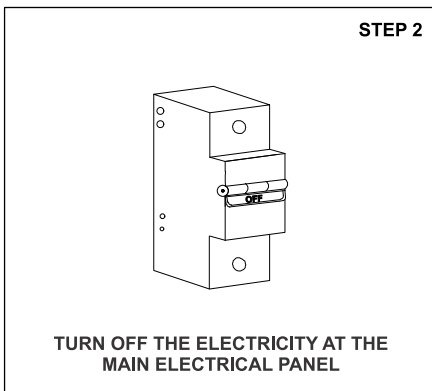

Disclaimer : 1. Due to continuous product improvement the installation method is subject to change.
2. Images and procedures are for representation and reference purpose only.