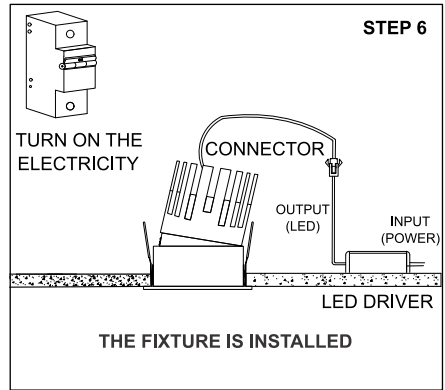

CAUTION - Must Be Installed By A Licensed Electrician Only.

1. Please read the instructions for the installation of fixture provided below. Warranty will be void unless followed.
2. The installation and operation of this fixture must be in accordance with the national safety regulations. L'azure is not liable when damage is caused due to improper installation.
3. Please read the detailed product specification sheet available at www.lazurelighting.com for any technical information regarding the fixture.
4. Over-voltage protection units should be installed in order to prevent electronic and electrical components from failing due to voltage spikes.