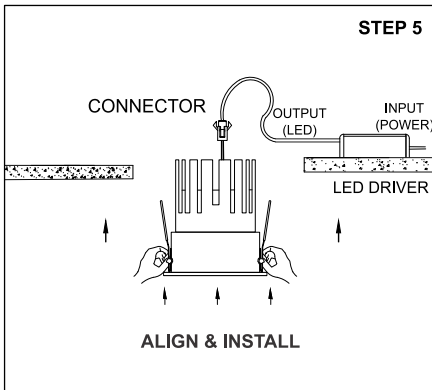

CAUTION - Must Be Installed By A Licensed Electrician Only.

1. Please read the instructions for the installation of fixture provided below. Warranty will be void unless followed.
2. The installation and operation of this fixture must be in accordance with the national safety regulations. L'azure is not liable when damage is caused due to improper installation.
3. Please read the detailed product specification sheet available at www.lazurelighting.com for any technical information regarding the fixture.
4. Over-voltage protection units should be installed in order to prevent electronic and electrical components from failing due to voltage spikes.