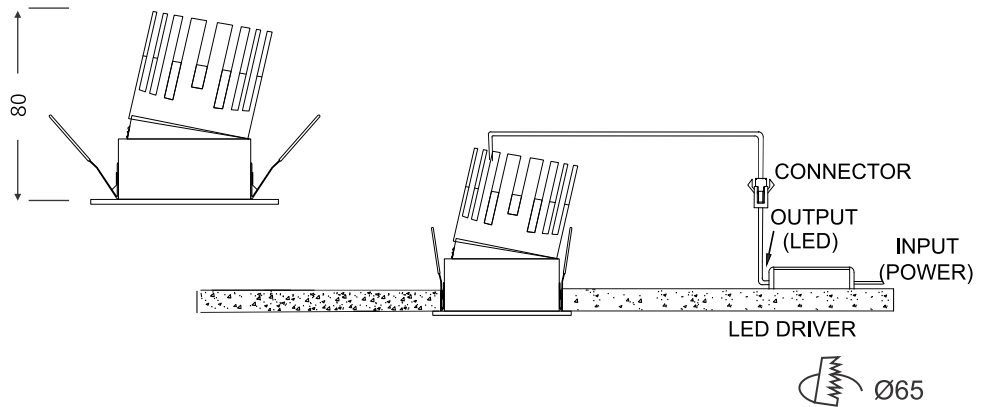

ALLURA NEO SA - 1

	<p>Class III 220-240 V~50/60Hz</p>	<p>Power 8 Watts</p>	<p>IP Rating IP44</p>
--	---	---------------------------------	----------------------------------

CAUTION - Must Be Installed By A Licensed Electrician Only.

- Please read the instructions for the installation of fixture provided below. Warranty will be void unless followed.
- The installation and operation of this fixture must be in accordance with the national safety regulations. L'azure is not liable when damage is caused due to improper installation.
- Please read the detailed product specification sheet available at www.lazurelighting.com for any technical information regarding the fixture.
- Over-voltage protection units should be installed in order to prevent electronic and electrical components from failing due to voltage spikes.