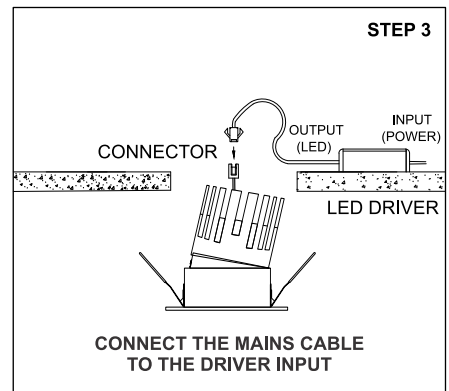

Disclaimer : 1. Due to continuous product improvement the installation method is subject to change.
2. Images and procedures are for representation and reference purpose only.