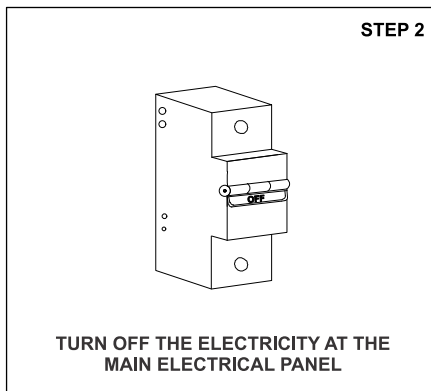

Disclaimer : 1. Due to continuous product improvement the installation method is subject to change.
2. Images and procedures are for representation and reference purpose only.