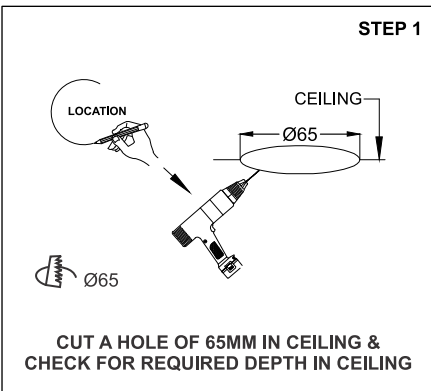

Disclaimer : 1. Due to continuous product improvement the installation method is subject to change.
2. Images and procedures are for representation and reference purpose only.