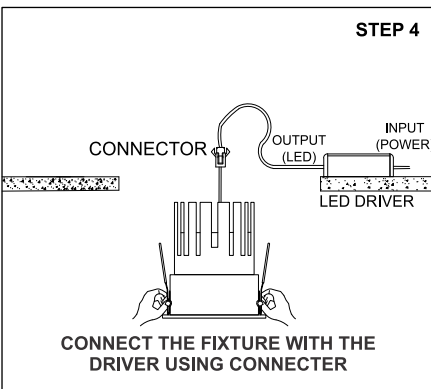

- Please read the instructions for the installation of fixture provided below. Warranty will be void unless followed.
- The installation and operation of this fixture must be in accordance with the national safety regulations. L'azure is not liable when damage is caused due to improper installation.
- Please read the detailed product specification sheet available at www.lazurelighting.com for any technical information regarding the fixture.
- Over-voltage protection units should be installed in order to prevent electronic and electrical components from failing due to voltage spikes.