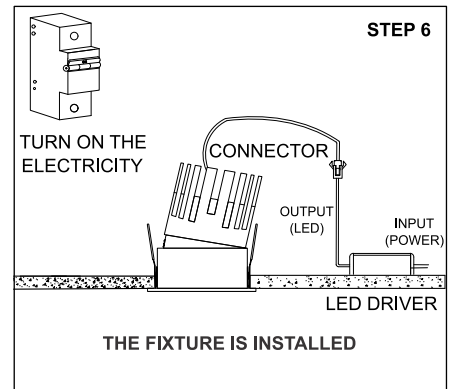

ALLURA NEO SA - 1

	<p>Class III 220-240 V~50/60Hz</p>	<p>Power 8 Watts</p>	<p>IP Rating IP44</p>
--	---	---------------------------------	----------------------------------

CAUTION - Must Be Installed By A Licensed Electrician Only.

- Please read the instructions for the installation of fixture provided below. Warranty will be void unless followed.
- The installation and operation of this fixture must be in accordance with the national safety regulations. L'azure is not liable when damage is caused due to improper installation.
- Please read the detailed product specification sheet available at www.lazurelighting.com for any technical information regarding the fixture.
- Over-voltage protection units should be installed in order to prevent electronic and electrical components from failing due to voltage spikes.