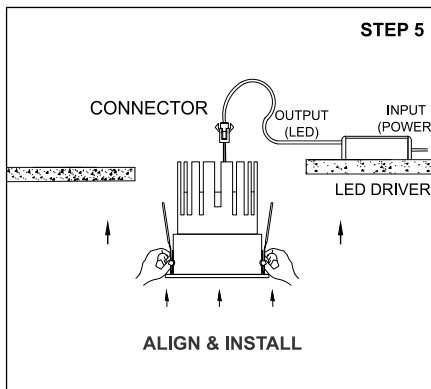

ALLURA NEO SA - 1

	<p>Class III 220-240 V~50/60Hz</p>	<p>Power 8 Watts</p>	<p>IP Rating IP44</p>
--	---	---------------------------------	----------------------------------

CAUTION - Must Be Installed By A Licensed Electrician Only.

- Please read the instructions for the installation of fixture provided below. Warranty will be void unless followed.
- The installation and operation of this fixture must be in accordance with the national safety regulations. L'azure is not liable when damage is caused due to improper installation.
- Please read the detailed product specification sheet available at www.lazurelighting.com for any technical information regarding the fixture.
- Over-voltage protection units should be installed in order to prevent electronic and electrical components from failing due to voltage spikes.