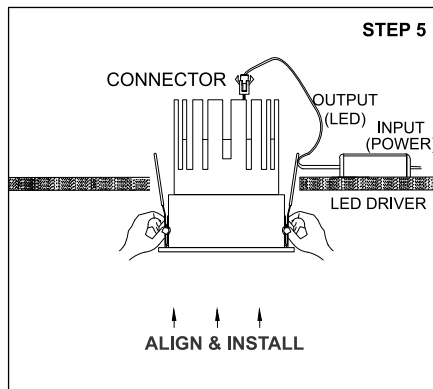

ALLURA NEO SF - 2

	<p>Class III 220-240 V~50/60Hz</p>	<p>Power 10 Watts</p>	<p>IP Rating IP44</p>
---	---	----------------------------------	----------------------------------

CAUTION - Must Be Installed By A Licensed Electrician Only.

1. Please read the instructions for the installation of fixture provided below. Warranty will be void unless followed.
2. The installation and operation of this fixture must be in accordance with the national safety regulations. L'azure is not liable when damage is caused due to improper installation.
3. Please read the detailed product specification sheet available at www.lazurelighting.com for any technical information regarding the fixture.
4. Over-voltage protection units should be installed in order to prevent electronic and electrical components from failing due to voltage spikes.