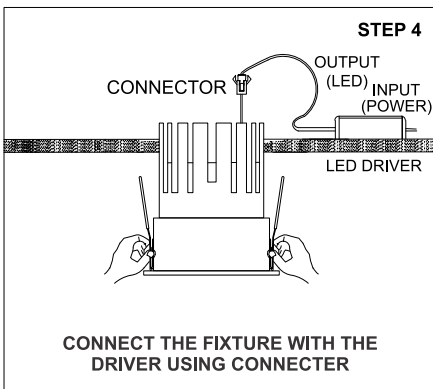

ALLURA NEO SF - 2

	<p>Class III 220-240 V~50/60Hz</p>	<p>Power 10 Watts</p>	<p>IP Rating IP44</p>
---	---	----------------------------------	----------------------------------

CAUTION - Must Be Installed By A Licensed Electrician Only.

1. Please read the instructions for the installation of fixture provided below. Warranty will be void unless followed.
2. The installation and operation of this fixture must be in accordance with the national safety regulations. L'azure is not liable when damage is caused due to improper installation.
3. Please read the detailed product specification sheet available at www.lazurelighting.com for any technical information regarding the fixture.
4. Over-voltage protection units should be installed in order to prevent electronic and electrical components from failing due to voltage spikes.