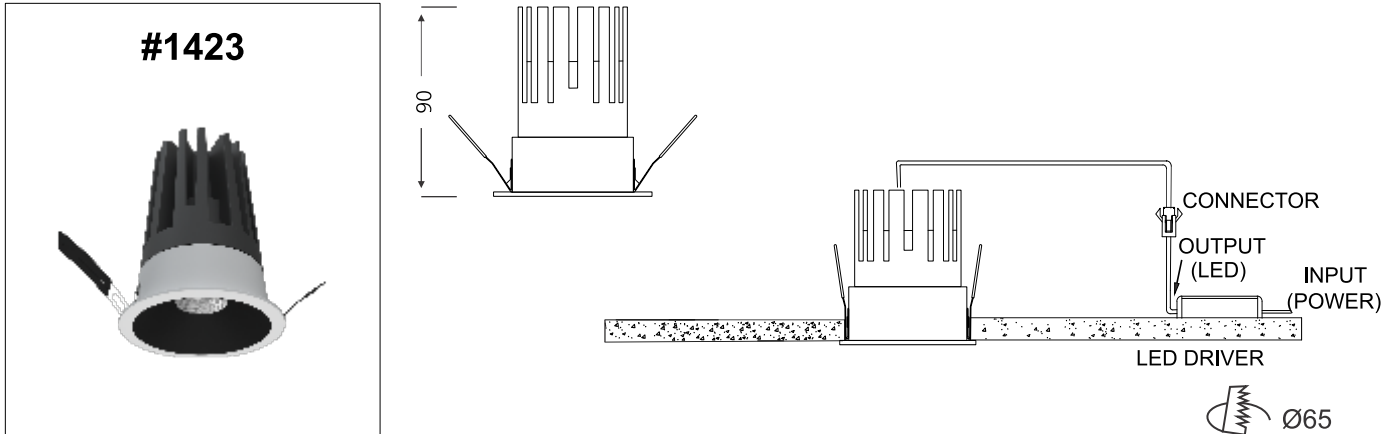

ALLURA NEO SF - 2

	<p>Class III 220-240 V~50/60Hz</p>	<p>Power 10 Watts</p>	<p>IP Rating IP44</p>
---	---	----------------------------------	----------------------------------

CAUTION - Must Be Installed By A Licensed Electrician Only.