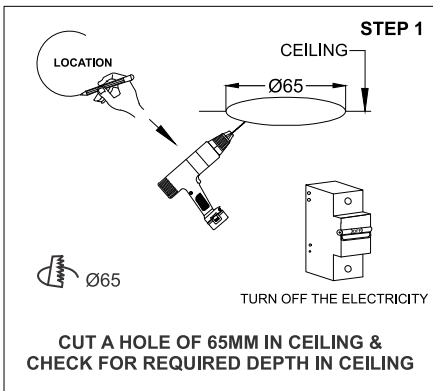

ALLURA NEO SF - 2

	<p>Class III 220-240 V~50/60Hz</p>	<p>Power 10 Watts</p>	<p>IP Rating IP44</p>
---	---	----------------------------------	----------------------------------

CAUTION - Must Be Installed By A Licensed Electrician Only.

1. Please read the instructions for the installation of fixture provided below. Warranty will be void unless followed.
2. The installation and operation of this fixture must be in accordance with the national safety regulations. L'azure is not liable when damage is caused due to improper installation.
3. Please read the detailed product specification sheet available at www.lazurelighting.com for any technical information regarding the fixture.
4. Over-voltage protection units should be installed in order to prevent electronic and electrical components from failing due to voltage spikes.