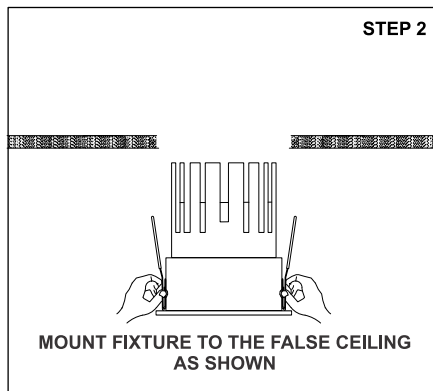

Disclaimer : 1. Due to continuous product improvement the installation method is subject to change.
2. Images and procedures are for representation and reference purpose only.