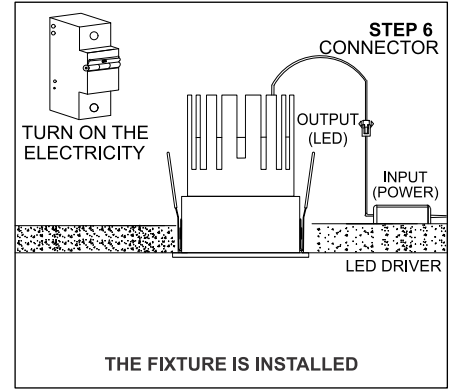

Disclaimer : 1. Due to continuous product improvement the installation method is subject to change.
2. Images and procedures are for representation and reference purpose only.