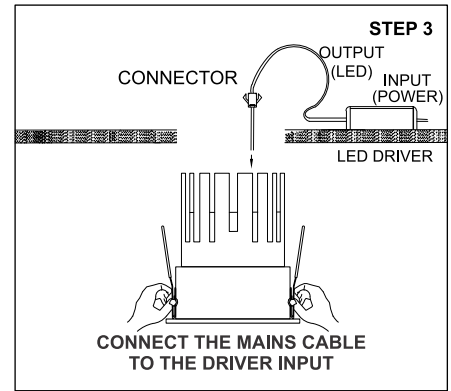

Disclaimer : 1. Due to continuous product improvement the installation method is subject to change.
2. Images and procedures are for representation and reference purpose only.