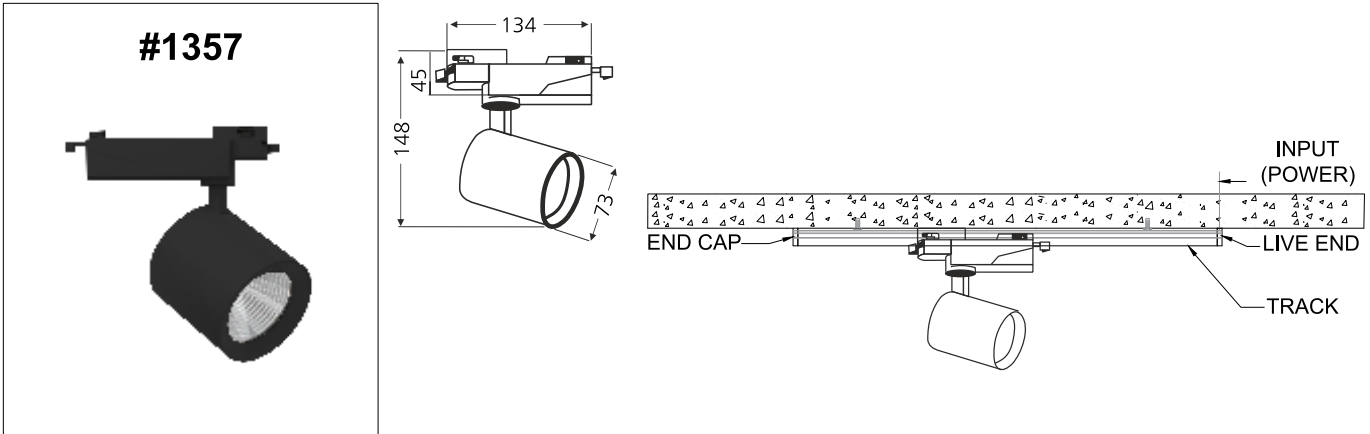

TRINSIC TOP BOX ACE S

	<p>Class III 220-240 V~50/60Hz</p>	<p>Power 18 Watts</p>	<p>IP Rating IP44</p>
--	---	----------------------------------	----------------------------------

CAUTION - Must Be Installed By A Licensed Electrician Only.