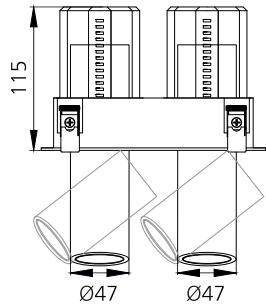

TENACE PULLOUT FRAME M

	Class III 220-240 V~50/60Hz	Power 2x12 Watts	IP Rating IP20
--	---------------------------------------	----------------------------	--------------------------

CAUTION - Must Be Installed By A Licensed Electrician Only.