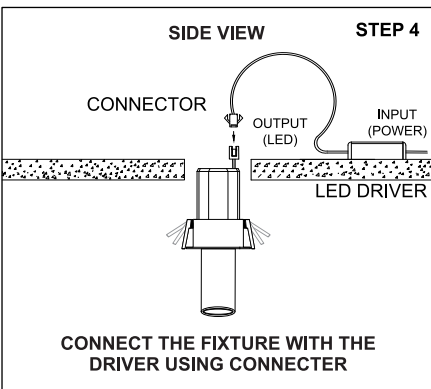

Class III 220-240 V~50/60Hz	Power 2x12 Watts	IP Rating IP20

CAUTION - Must Be Installed By A Licensed Electrician Only.

1. Please read the instructions for the installation of fixture provided below. Warranty will be void unless followed.
2. The installation and operation of this fixture must be in accordance with the national safety regulations. L'azure is not liable when damage is caused due to improper installation.
3. Please read the detailed product specification sheet available at www.lazureworldwide.com for any technical information regarding the fixture.
4. Over-voltage protection units should be installed in order to prevent electronic and electrical components from failing due to electrical spikes.