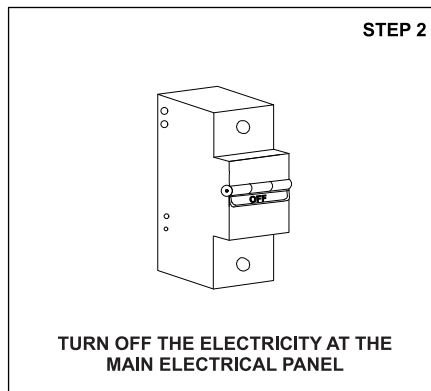

Class III 220-240 V~50/60Hz	Power 2x12 Watts	IP Rating IP20

CAUTION - Must Be Installed By A Licensed Electrician Only.

1. Please read the instructions for the installation of fixture provided below. Warranty will be void unless followed.
2. The installation and operation of this fixture must be in accordance with the national safety regulations. L'azure is not liable when damage is caused due to improper installation.
3. Please read the detailed product specification sheet available at www.lazureworldwide.com for any technical information regarding the fixture.
4. Over-voltage protection units should be installed in order to prevent electronic and electrical components from failing due to electrical spikes.