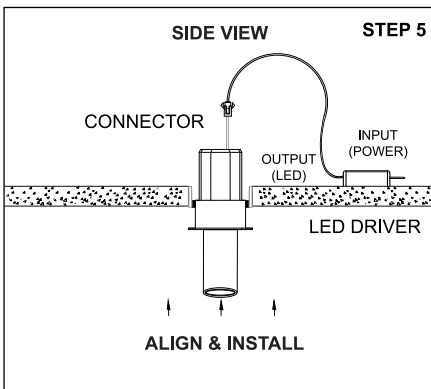

Class III 220-240 V~50/60Hz	Power 2x12 Watts	IP Rating IP20

CAUTION - Must Be Installed By A Licensed Electrician Only.

1. Please read the instructions for the installation of fixture provided below. Warranty will be void unless followed.
2. The installation and operation of this fixture must be in accordance with the national safety regulations. L'azure is not liable when damage is caused due to improper installation.
3. Please read the detailed product specification sheet available at www.lazureworldwide.com for any technical information regarding the fixture.
4. Over-voltage protection units should be installed in order to prevent electronic and electrical components from failing due to electrical spikes.