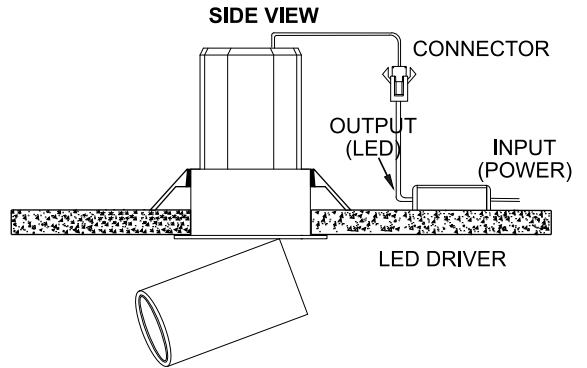

TENACE PULLOUT FRAME M

	Class III 220-240 V~50/60Hz	Power 2x12 Watts	IP Rating IP20
--	---------------------------------------	----------------------------	--------------------------

CAUTION - Must Be Installed By A Licensed Electrician Only.