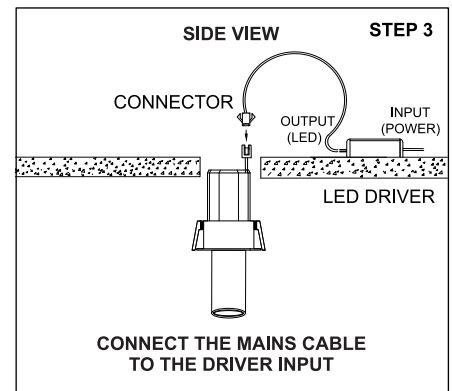

Class III 220-240 V~50/60Hz	Power 2x12 Watts	IP Rating IP20

CAUTION - Must Be Installed By A Licensed Electrician Only.

1. Please read the instructions for the installation of fixture provided below. Warranty will be void unless followed.
2. The installation and operation of this fixture must be in accordance with the national safety regulations. L'azure is not liable when damage is caused due to improper installation.
3. Please read the detailed product specification sheet available at www.lazureworldwide.com for any technical information regarding the fixture.
4. Over-voltage protection units should be installed in order to prevent electronic and electrical components from failing due to electrical spikes.