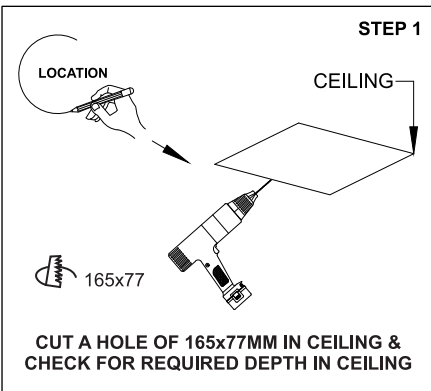

Class III 220-240 V~50/60Hz	Power 2x12 Watts	IP Rating IP20

CAUTION - Must Be Installed By A Licensed Electrician Only.

1. Please read the instructions for the installation of fixture provided below. Warranty will be void unless followed.
2. The installation and operation of this fixture must be in accordance with the national safety regulations. L'azure is not liable when damage is caused due to improper installation.
3. Please read the detailed product specification sheet available at www.lazureworldwide.com for any technical information regarding the fixture.
4. Over-voltage protection units should be installed in order to prevent electronic and electrical components from failing due to electrical spikes.