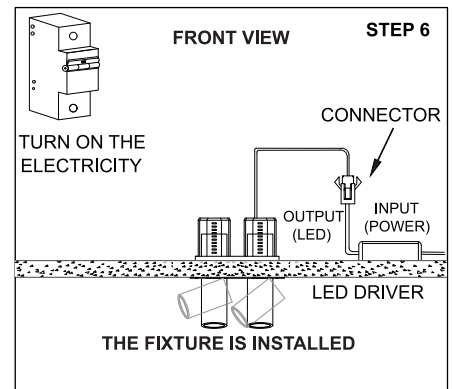

Class III 220-240 V~50/60Hz	Power 2x12 Watts	IP Rating IP20

CAUTION - Must Be Installed By A Licensed Electrician Only.

1. Please read the instructions for the installation of fixture provided below. Warranty will be void unless followed.
2. The installation and operation of this fixture must be in accordance with the national safety regulations. L'azure is not liable when damage is caused due to improper installation.
3. Please read the detailed product specification sheet available at www.lazureworldwide.com for any technical information regarding the fixture.
4. Over-voltage protection units should be installed in order to prevent electronic and electrical components from failing due to electrical spikes.