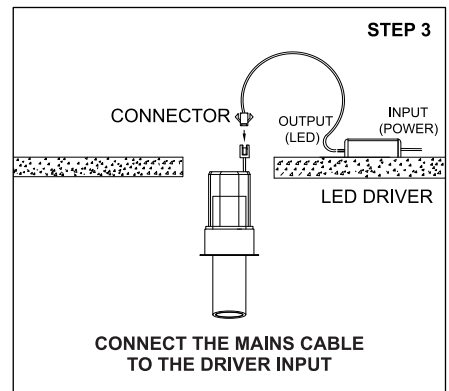

Disclaimer : 1. Due to continuous product improvement the installation method is subject to change.
2. Images and procedures are for representation and reference purpose only.