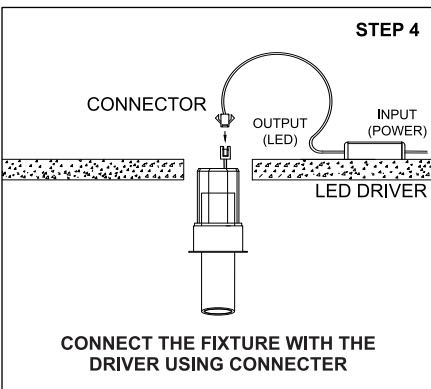

Disclaimer : 1. Due to continuous product improvement the installation method is subject to change.
2. Images and procedures are for representation and reference purpose only.