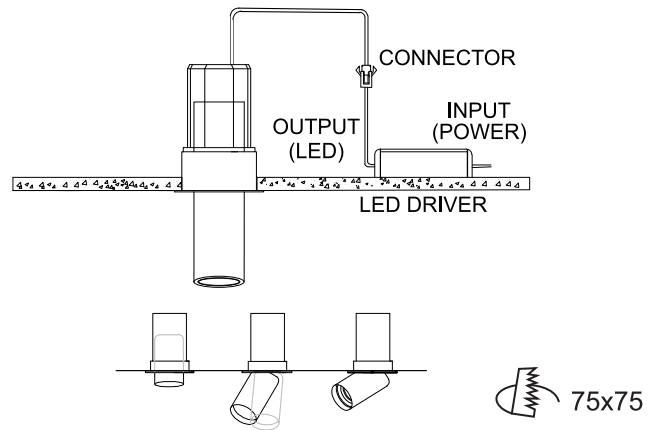

TENACE PULLOUT SQUARE M

	Class III 220-240 V~50/60Hz	Power 12 Watts	IP Rating IP20
--	---------------------------------------	--------------------------	--------------------------

CAUTION - Must Be Installed By A Licensed Electrician Only.