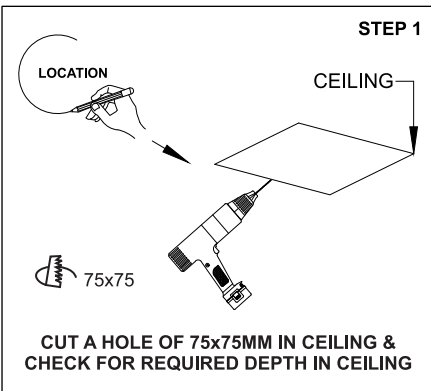

Disclaimer : 1. Due to continuous product improvement the installation method is subject to change.
2. Images and procedures are for representation and reference purpose only.