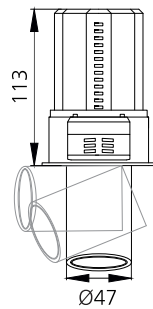

TENACE PULLOUT SQUARE M

	Class III 220-240 V~50/60Hz	Power 12 Watts	IP Rating IP20
--	---------------------------------------	--------------------------	--------------------------

CAUTION - Must Be Installed By A Licensed Electrician Only.