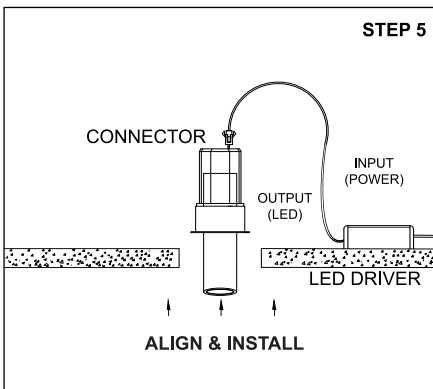

Disclaimer : 1. Due to continuous product improvement the installation method is subject to change.
2. Images and procedures are for representation and reference purpose only.