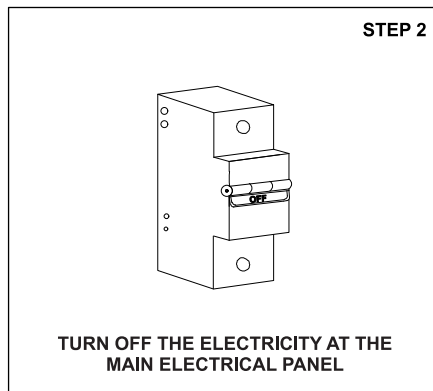

Disclaimer : 1. Due to continuous product improvement the installation method is subject to change.
2. Images and procedures are for representation and reference purpose only.