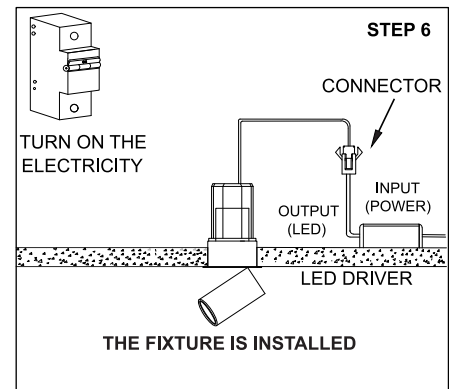

Disclaimer : 1. Due to continuous product improvement the installation method is subject to change.
2. Images and procedures are for representation and reference purpose only.