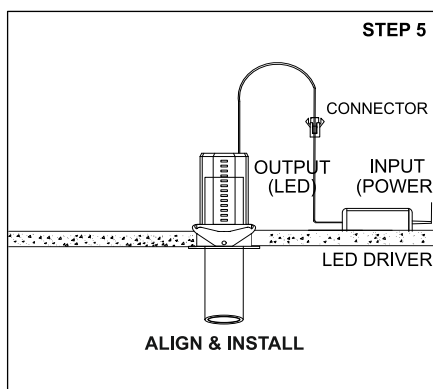

Disclaimer : 1. Due to continuous product improvement the installation method is subject to change.
2. Images and procedures are for representation and reference purpose only.