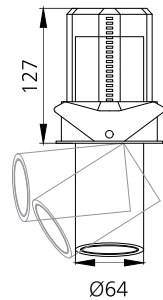

TENACE PULLOUT ROUND L

360°
Tilt & Rotate

	<p>Class III 220-240 V~50/60Hz</p>	<p>Power 25 Watts</p>	<p>IP Rating IP20</p>
--	---	----------------------------------	----------------------------------

CAUTION - Must Be Installed By A Licensed Electrician Only.