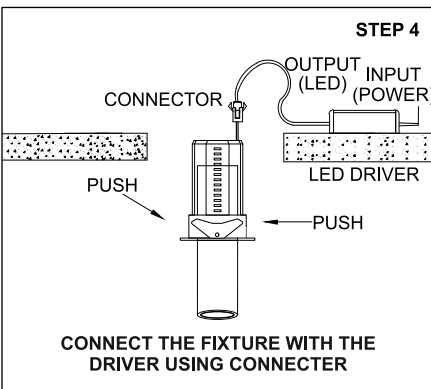

Disclaimer : 1. Due to continuous product improvement the installation method is subject to change.
2. Images and procedures are for representation and reference purpose only.