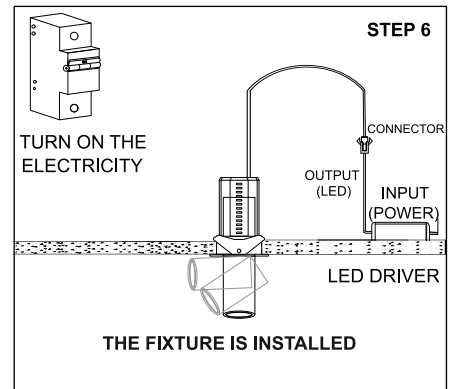

TENACE PULLOUT ROUND L

360°
Tilt & Rotate

	<p>Class III 220-240 V~50/60Hz</p>	<p>Power 25 Watts</p>	<p>IP Rating IP20</p>
--	---	----------------------------------	----------------------------------

CAUTION - Must Be Installed By A Licensed Electrician Only.

- Please read the instructions for the installation of fixture provided below. Warranty will be void unless followed.
- The installation and operation of this fixture must be in accordance with the national safety regulations. L'azure is not liable when damage is caused due to improper installation.
- Please read the detailed product specification sheet available at www.lazureworldwide.com for any technical information regarding the fixture.
- Over-voltage protection units should be installed in order to prevent electronic and electrical components from failing due to electrical spikes.