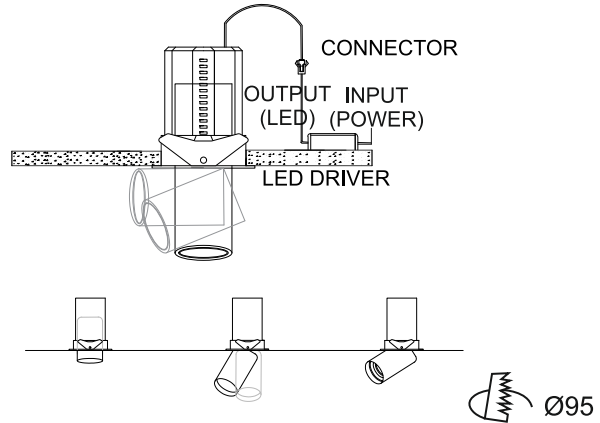

TENACE PULLOUT ROUND L

360°
Tilt & Rotate

	<p>Class III 220-240 V~50/60Hz</p>	<p>Power 25 Watts</p>	<p>IP Rating IP20</p>
--	---	----------------------------------	----------------------------------

CAUTION - Must Be Installed By A Licensed Electrician Only.

- Please read the instructions for the installation of fixture provided below. Warranty will be void unless followed.
- The installation and operation of this fixture must be in accordance with the national safety regulations. L'azure is not liable when damage is caused due to improper installation.
- Please read the detailed product specification sheet available at www.lazureworldwide.com for any technical information regarding the fixture.
- Over-voltage protection units should be installed in order to prevent electronic and electrical components from failing due to electrical spikes.