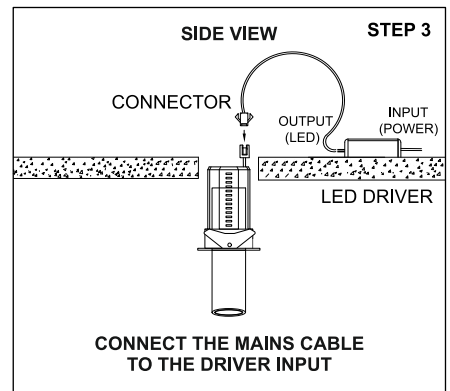

Disclaimer : 1. Due to continuous product improvement the installation method is subject to change.
2. Images and procedures are for representation and reference purpose only.