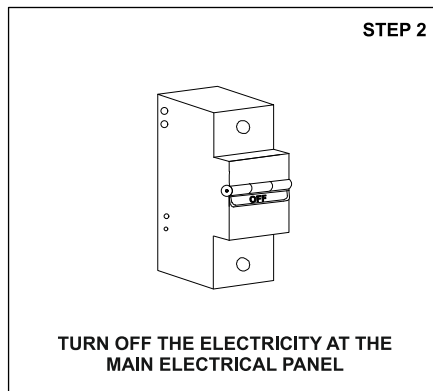

Disclaimer : 1. Due to continuous product improvement the installation method is subject to change.
2. Images and procedures are for representation and reference purpose only.