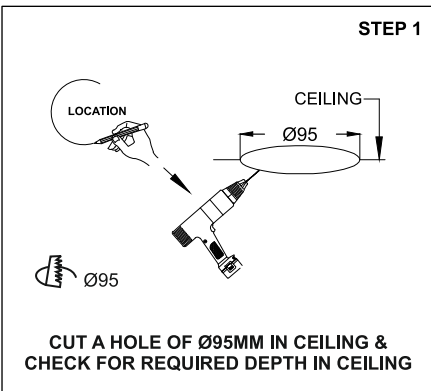

Disclaimer : 1. Due to continuous product improvement the installation method is subject to change.
2. Images and procedures are for representation and reference purpose only.