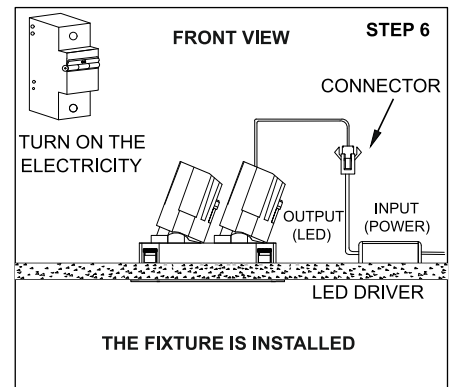

Disclaimer : 1. Due to continuous product improvement the installation method is subject to change.
2. Images and procedures are for representation and reference purpose only.