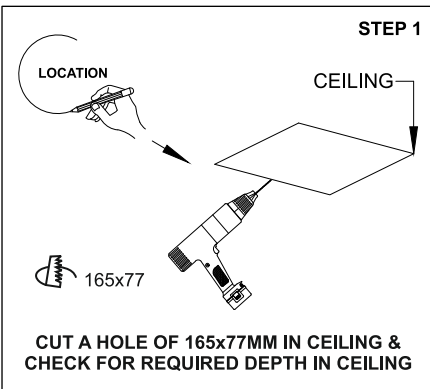

Disclaimer : 1. Due to continuous product improvement the installation method is subject to change.
2. Images and procedures are for representation and reference purpose only.