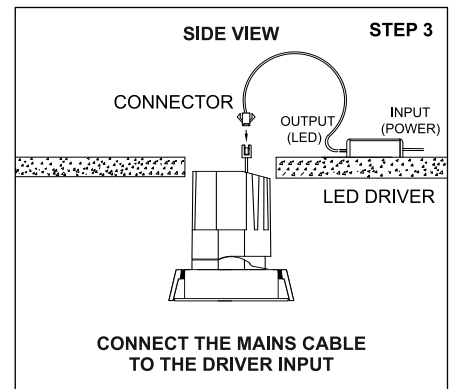

Disclaimer : 1. Due to continuous product improvement the installation method is subject to change.
2. Images and procedures are for representation and reference purpose only.