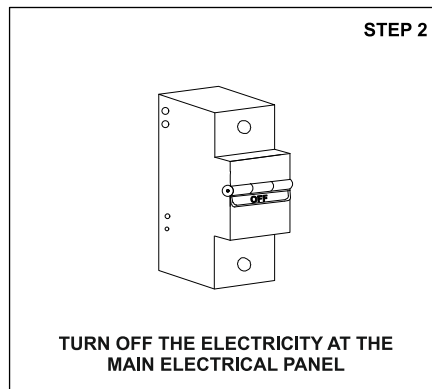

Disclaimer : 1. Due to continuous product improvement the installation method is subject to change.
2. Images and procedures are for representation and reference purpose only.