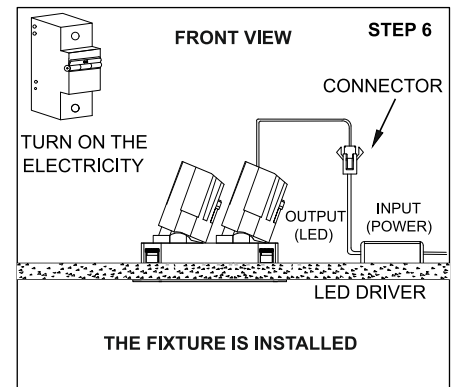

Disclaimer : 1. Due to continuous product improvement the installation method is subject to change.
2. Images and procedures are for representation and reference purpose only.