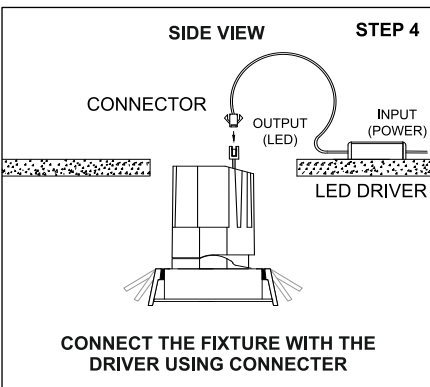

Disclaimer : 1. Due to continuous product improvement the installation method is subject to change.
2. Images and procedures are for representation and reference purpose only.