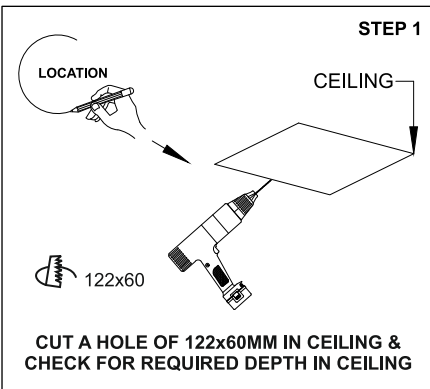

Disclaimer : 1. Due to continuous product improvement the installation method is subject to change.
2. Images and procedures are for representation and reference purpose only.