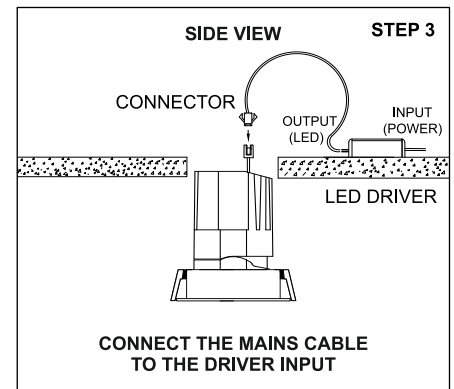

Disclaimer : 1. Due to continuous product improvement the installation method is subject to change.
2. Images and procedures are for representation and reference purpose only.