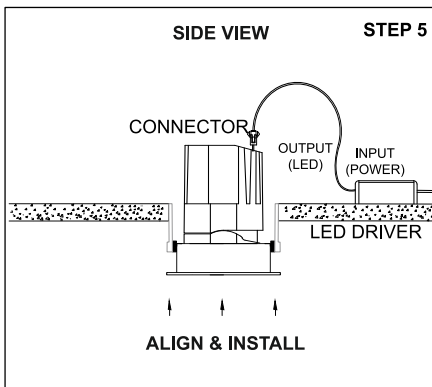

Disclaimer : 1. Due to continuous product improvement the installation method is subject to change.
2. Images and procedures are for representation and reference purpose only.