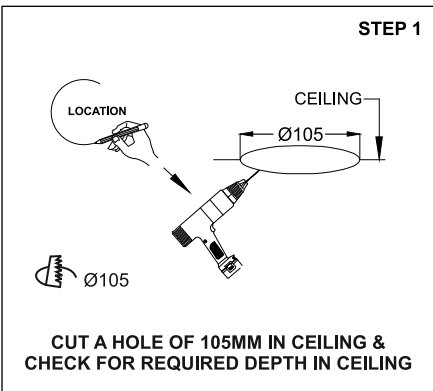

Disclaimer : 1. Due to continuous product improvement the installation method is subject to change.
2. Images and procedures are for representation and reference purpose only.