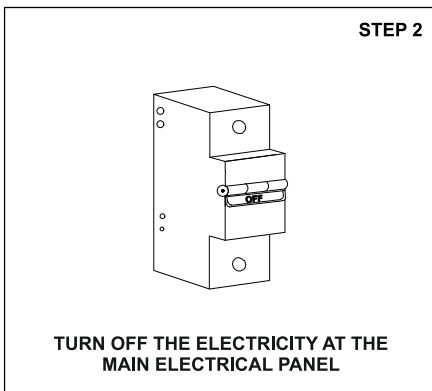

Disclaimer : 1. Due to continuous product improvement the installation method is subject to change.
2. Images and procedures are for representation and reference purpose only.