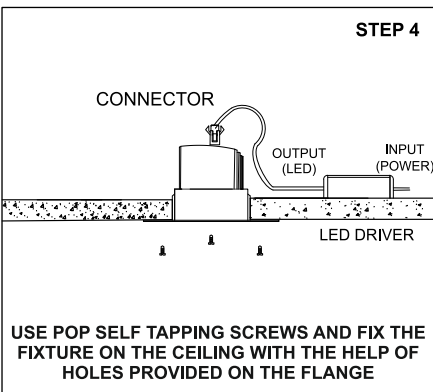

Disclaimer : 1. Due to continuous product improvement the installation method is subject to change.
2. Images and procedures are for representation and reference purpose only.