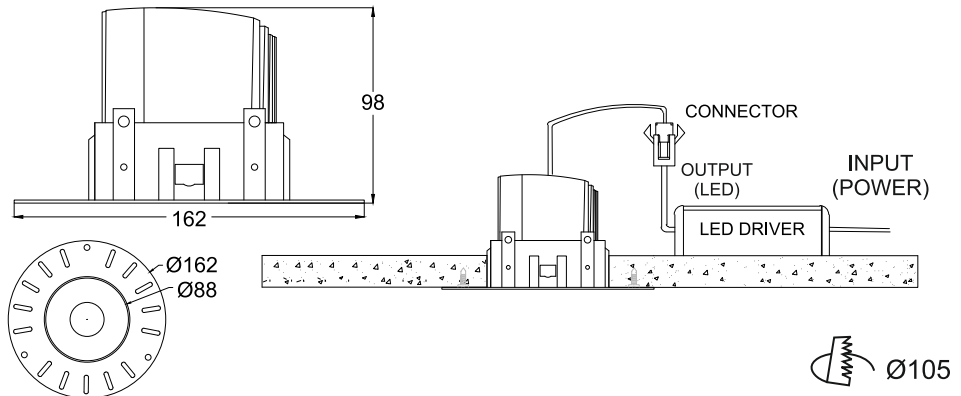

OPUS TRIMLESS WIDE L

	<p>Class III 220-240 V~50/60Hz</p>	<p>Power 25 Watts</p>	<p>IP Rating IP44</p>
--	---	----------------------------------	----------------------------------

CAUTION - Must Be Installed By A Licensed Electrician Only.