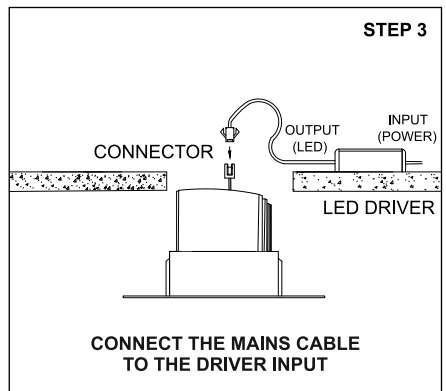

Disclaimer : 1. Due to continuous product improvement the installation method is subject to change.
2. Images and procedures are for representation and reference purpose only.