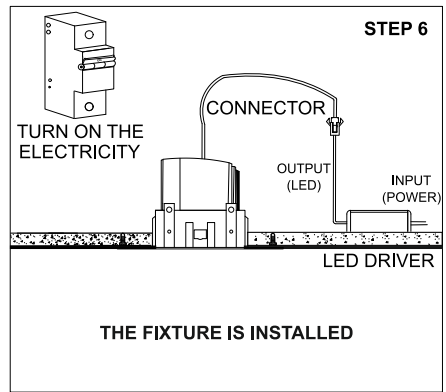

Disclaimer : 1. Due to continuous product improvement the installation method is subject to change.
2. Images and procedures are for representation and reference purpose only.