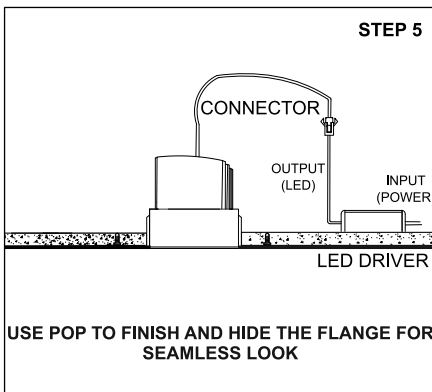

Disclaimer : 1. Due to continuous product improvement the installation method is subject to change.
2. Images and procedures are for representation and reference purpose only.