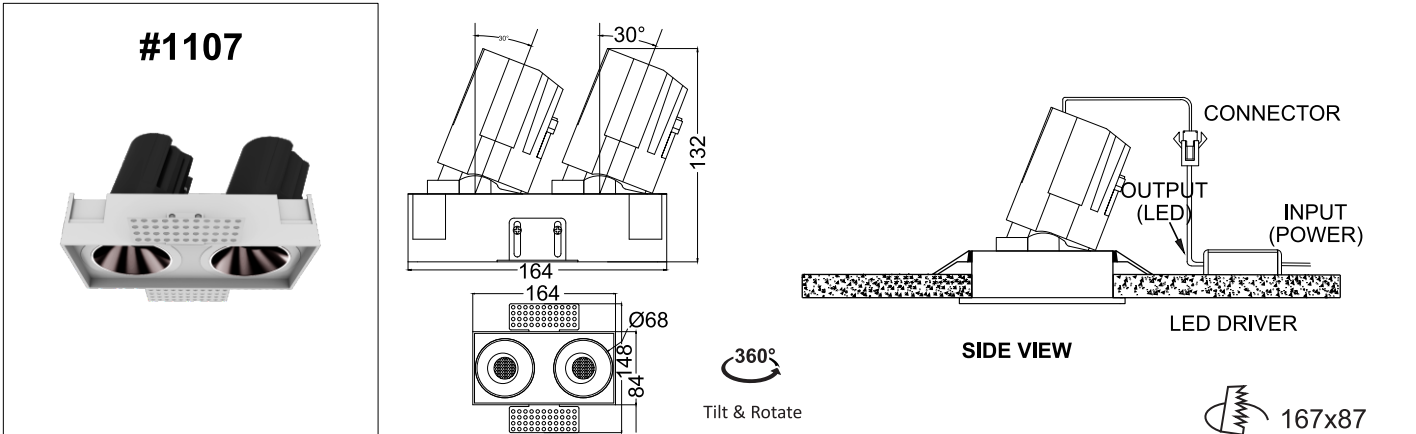

TENACE TRIMLESS FRAME MA

	<p>Class III 220-240 V~50/60Hz</p>	<p>Power 2x12 Watts / 2x20 Watts</p>	<p>IP Rating IP65</p>
--	---	---	----------------------------------

CAUTION - Must Be Installed By A Licensed Electrician Only.