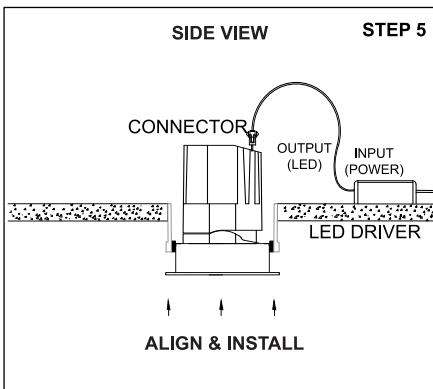

Disclaimer : 1. Due to continuous product improvement the installation method is subject to change.
2. Images and procedures are for representation and reference purpose only.