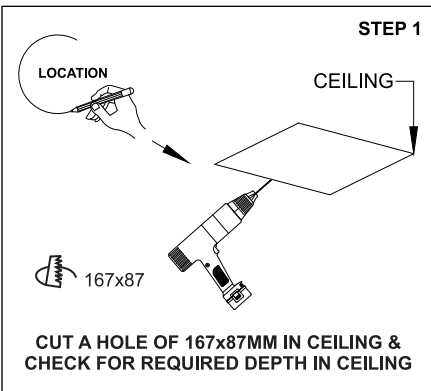

Disclaimer : 1. Due to continuous product improvement the installation method is subject to change.
2. Images and procedures are for representation and reference purpose only.