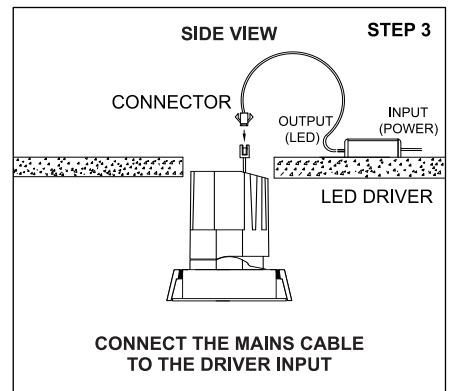

Disclaimer : 1. Due to continuous product improvement the installation method is subject to change.
2. Images and procedures are for representation and reference purpose only.