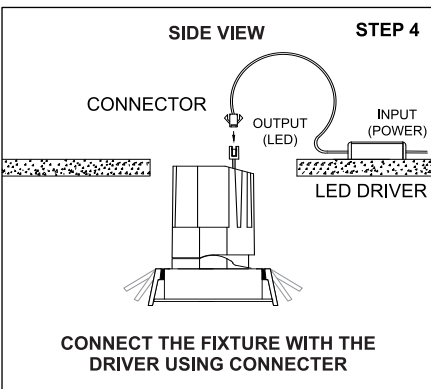

Disclaimer : 1. Due to continuous product improvement the installation method is subject to change.
2. Images and procedures are for representation and reference purpose only.