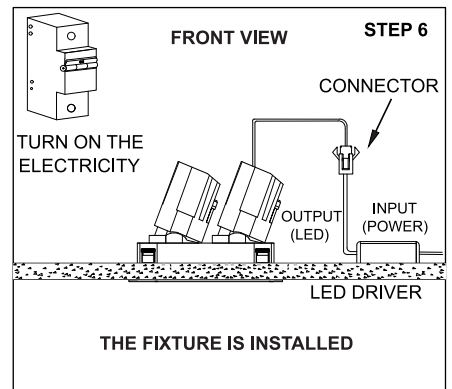

Disclaimer : 1. Due to continuous product improvement the installation method is subject to change.
2. Images and procedures are for representation and reference purpose only.