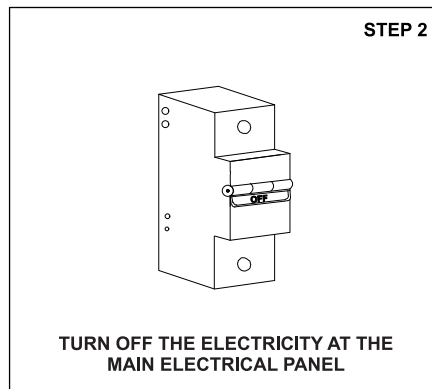

Disclaimer : 1. Due to continuous product improvement the installation method is subject to change.
2. Images and procedures are for representation and reference purpose only.