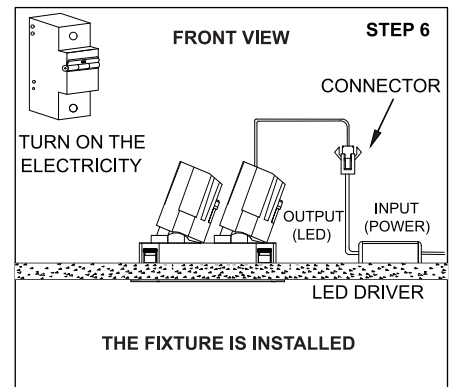

Disclaimer : 1. Due to continuous product improvement the installation method is subject to change.
2. Images and procedures are for representation and reference purpose only.