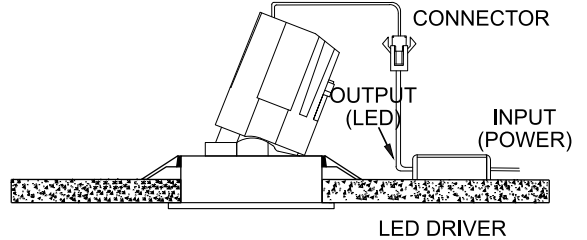

TENACE FRAME SA

360°
Tilt & Rotate

SIDE VIEW

	<p>Class III 220-240 V~50/60Hz</p>	<p>Power 2x5 Watts / 2x10 Watts</p>	<p>IP Rating IP65</p>
--	---	--	----------------------------------

CAUTION - Must Be Installed By A Licensed Electrician Only.