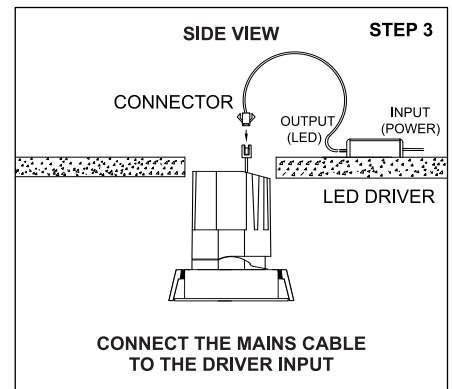

Disclaimer : 1. Due to continuous product improvement the installation method is subject to change.
2. Images and procedures are for representation and reference purpose only.