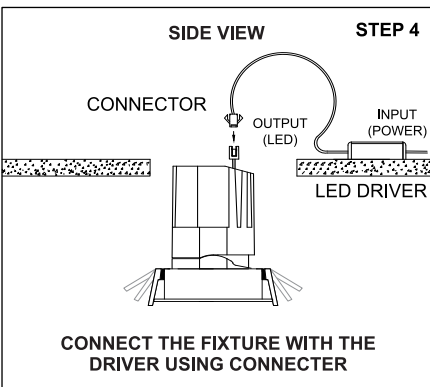

Disclaimer : 1. Due to continuous product improvement the installation method is subject to change.
2. Images and procedures are for representation and reference purpose only.