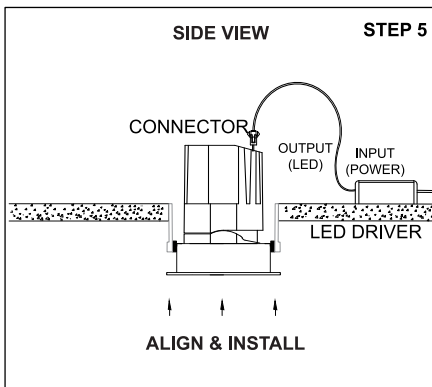

Disclaimer : 1. Due to continuous product improvement the installation method is subject to change.
2. Images and procedures are for representation and reference purpose only.