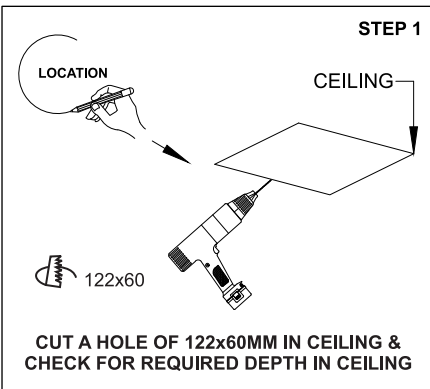

Disclaimer : 1. Due to continuous product improvement the installation method is subject to change.
2. Images and procedures are for representation and reference purpose only.