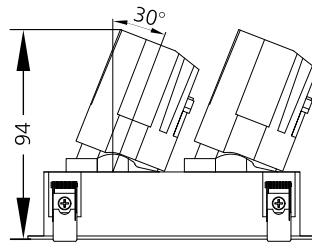

TENACE FRAME SA

360°
Tilt & Rotate

SIDE VIEW

	<p>Class III 220-240 V~50/60Hz</p>	<p>Power 2x5 Watts / 2x10 Watts</p>	<p>IP Rating IP65</p>
--	---	--	----------------------------------

CAUTION - Must Be Installed By A Licensed Electrician Only.