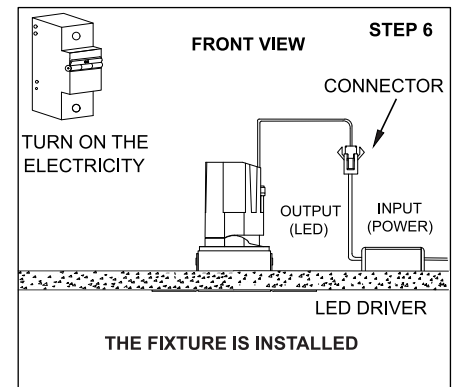

Class III 220-240 V~50/60Hz	Power 12 Watts / 20 Watts	IP Rating IP65

CAUTION - Must Be Installed By A Licensed Electrician Only.

1. Please read the instructions for the installation of fixture provided below. Warranty will be void unless followed.
2. The installation and operation of this fixture must be in accordance with the national safety regulations. L'azure is not liable when damage is caused due to improper installation.
3. Please read the detailed product specification sheet available at www.lazureworldwide.com for any technical information regarding the fixture.
4. Over-voltage protection units should be installed in order to prevent electronic and electrical components from failing due to electrical spikes.