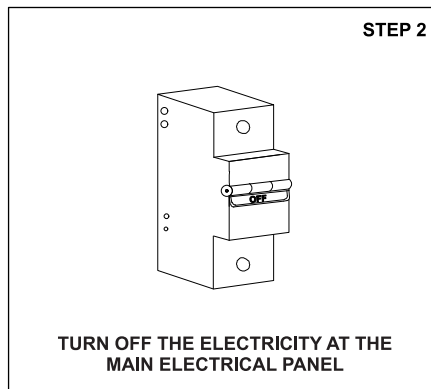

Class III 220-240 V~50/60Hz	Power 12 Watts / 20 Watts	IP Rating IP65

CAUTION - Must Be Installed By A Licensed Electrician Only.

1. Please read the instructions for the installation of fixture provided below. Warranty will be void unless followed.
2. The installation and operation of this fixture must be in accordance with the national safety regulations. L'azure is not liable when damage is caused due to improper installation.
3. Please read the detailed product specification sheet available at www.lazureworldwide.com for any technical information regarding the fixture.
4. Over-voltage protection units should be installed in order to prevent electronic and electrical components from failing due to electrical spikes.