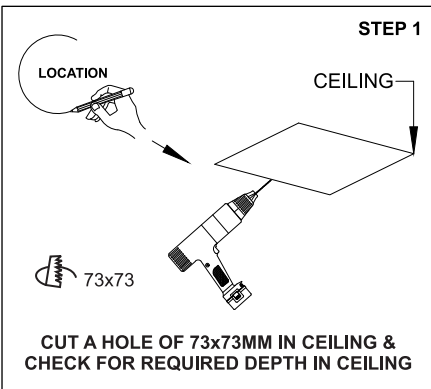

Class III 220-240 V~50/60Hz	Power 12 Watts / 20 Watts	IP Rating IP65

CAUTION - Must Be Installed By A Licensed Electrician Only.

1. Please read the instructions for the installation of fixture provided below. Warranty will be void unless followed.
2. The installation and operation of this fixture must be in accordance with the national safety regulations. L'azure is not liable when damage is caused due to improper installation.
3. Please read the detailed product specification sheet available at www.lazureworldwide.com for any technical information regarding the fixture.
4. Over-voltage protection units should be installed in order to prevent electronic and electrical components from failing due to electrical spikes.