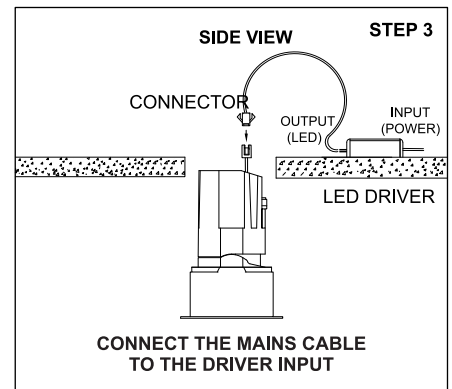

Class III 220-240 V~50/60Hz	Power 12 Watts / 20 Watts	IP Rating IP65

CAUTION - Must Be Installed By A Licensed Electrician Only.

1. Please read the instructions for the installation of fixture provided below. Warranty will be void unless followed.
2. The installation and operation of this fixture must be in accordance with the national safety regulations. L'azure is not liable when damage is caused due to improper installation.
3. Please read the detailed product specification sheet available at www.lazureworldwide.com for any technical information regarding the fixture.
4. Over-voltage protection units should be installed in order to prevent electronic and electrical components from failing due to electrical spikes.