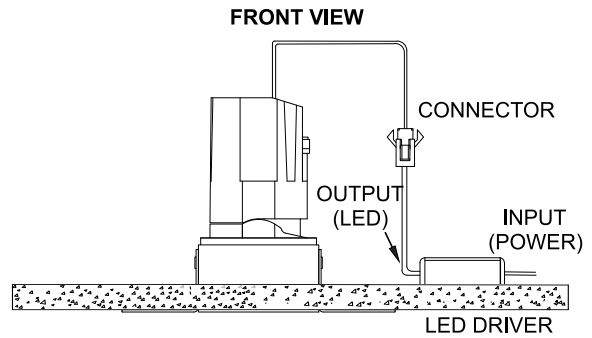

# TENACE TRIMLESS SQUARE MF

	<p><b>Class III</b> 220-240 V~50/60Hz</p>	<p><b>Power</b> 12 Watts / 20 Watts</p>	<p><b>IP Rating</b> IP65</p>
--	---	---	----------------------------------

**CAUTION** - Must Be Installed By A Licensed Electrician Only.