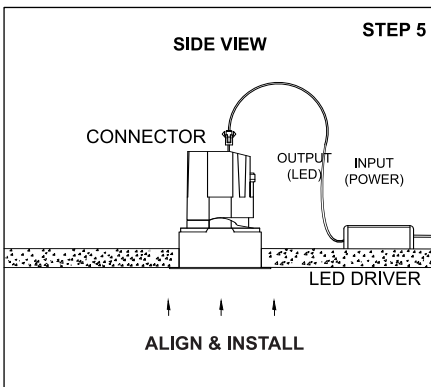

Class III 220-240 V~50/60Hz	Power 12 Watts / 20 Watts	IP Rating IP65

CAUTION - Must Be Installed By A Licensed Electrician Only.

1. Please read the instructions for the installation of fixture provided below. Warranty will be void unless followed.
2. The installation and operation of this fixture must be in accordance with the national safety regulations. L'azure is not liable when damage is caused due to improper installation.
3. Please read the detailed product specification sheet available at www.lazureworldwide.com for any technical information regarding the fixture.
4. Over-voltage protection units should be installed in order to prevent electronic and electrical components from failing due to electrical spikes.