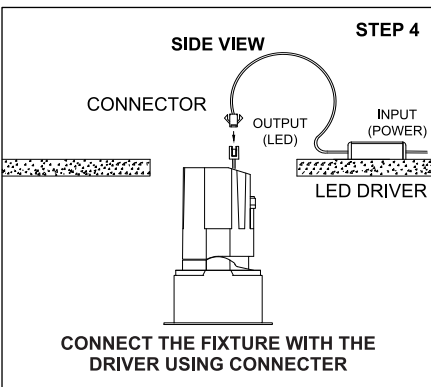

Class III 220-240 V~50/60Hz	Power 12 Watts / 20 Watts	IP Rating IP65

CAUTION - Must Be Installed By A Licensed Electrician Only.

1. Please read the instructions for the installation of fixture provided below. Warranty will be void unless followed.
2. The installation and operation of this fixture must be in accordance with the national safety regulations. L'azure is not liable when damage is caused due to improper installation.
3. Please read the detailed product specification sheet available at www.lazureworldwide.com for any technical information regarding the fixture.
4. Over-voltage protection units should be installed in order to prevent electronic and electrical components from failing due to electrical spikes.