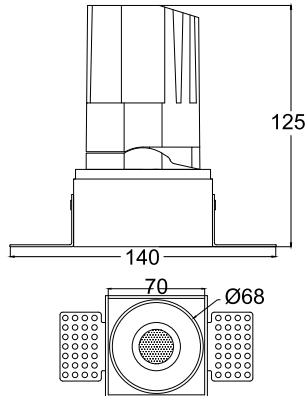

# TENACE TRIMLESS SQUARE MF

	<p><b>Class III</b> 220-240 V~50/60Hz</p>	<p><b>Power</b> 12 Watts / 20 Watts</p>	<p><b>IP Rating</b> IP65</p>
--	---	---	----------------------------------

**CAUTION** - Must Be Installed By A Licensed Electrician Only.