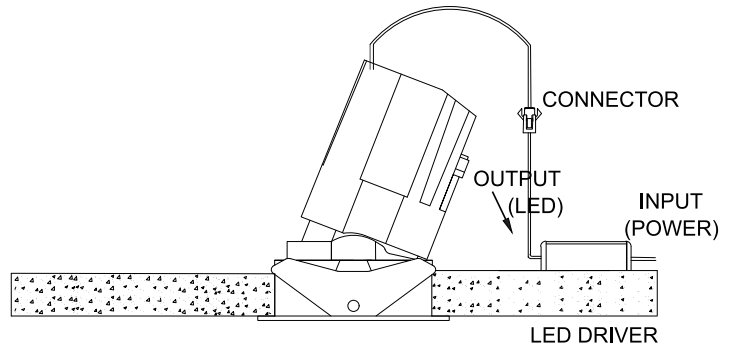

TENACE ROUND MA

360°
Tilt & Rotate

Ø75

	<p>Class III 220-240 V~50/60Hz</p>	<p>Power 12 Watts / 20 Watts</p>	<p>IP Rating IP65</p>
--	---	---	----------------------------------

CAUTION - Must Be Installed By A Licensed Electrician Only.