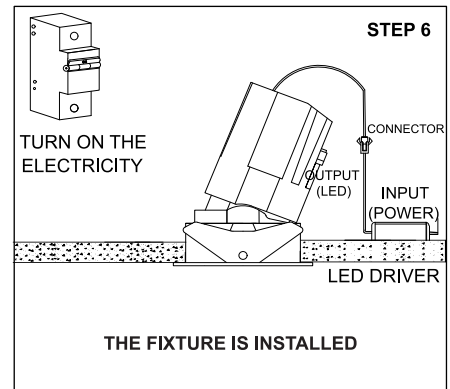

Disclaimer : 1. Due to continuous product improvement the installation method is subject to change.
2. Images and procedures are for representation and reference purpose only.