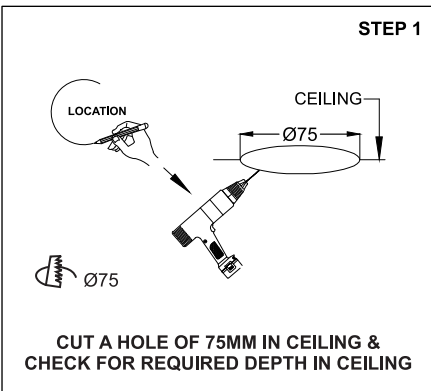

Disclaimer : 1. Due to continuous product improvement the installation method is subject to change.
2. Images and procedures are for representation and reference purpose only.