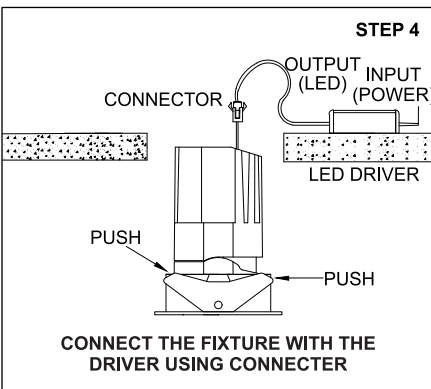

Disclaimer : 1. Due to continuous product improvement the installation method is subject to change.
2. Images and procedures are for representation and reference purpose only.