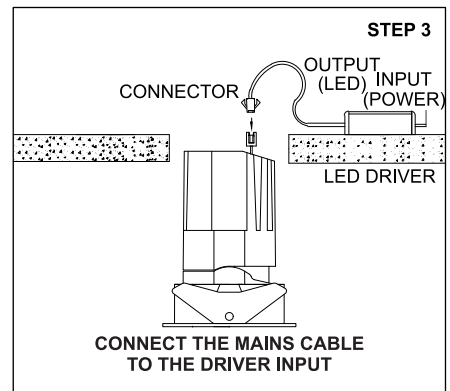

Disclaimer : 1. Due to continuous product improvement the installation method is subject to change.
2. Images and procedures are for representation and reference purpose only.