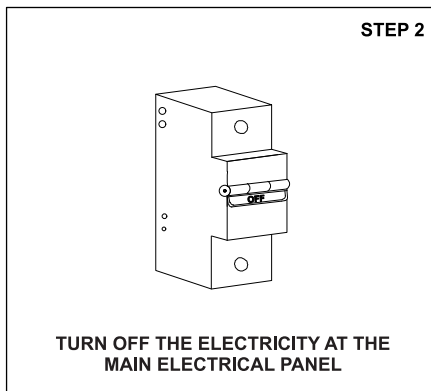

Disclaimer : 1. Due to continuous product improvement the installation method is subject to change.
2. Images and procedures are for representation and reference purpose only.