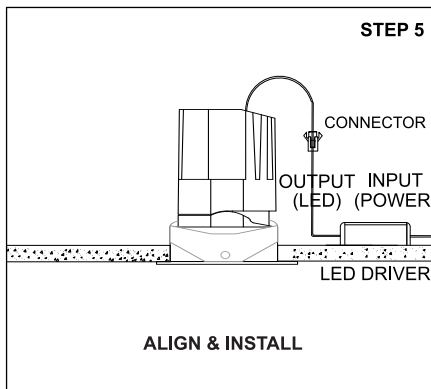

Disclaimer : 1. Due to continuous product improvement the installation method is subject to change.
2. Images and procedures are for representation and reference purpose only.