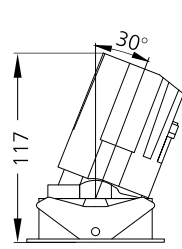

TENACE ROUND MA

360°
Tilt & Rotate

Ø75

	<p>Class III 220-240 V~50/60Hz</p>	<p>Power 12 Watts / 20 Watts</p>	<p>IP Rating IP65</p>
--	---	---	----------------------------------

CAUTION - Must Be Installed By A Licensed Electrician Only.