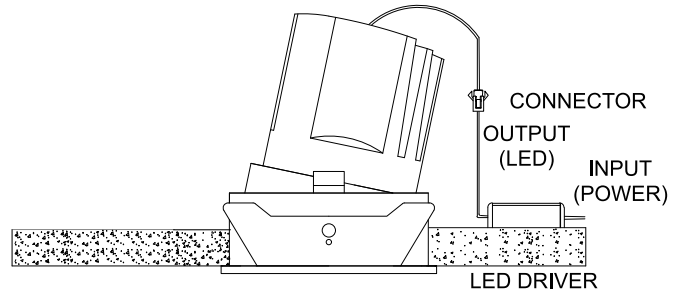

ALLURA APERTURE ACCENT M

	Class III 220-240 V~50/60Hz	Power 10 Watts	IP Rating IP44
--	---------------------------------------	--------------------------	--------------------------

CAUTION - Must Be Installed By A Licensed Electrician Only.