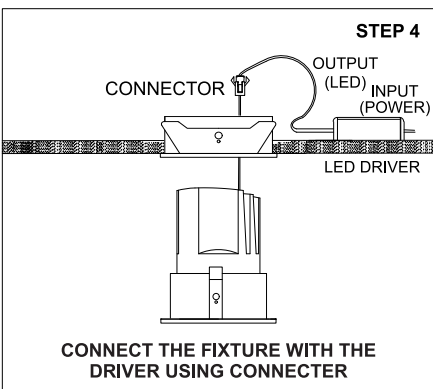

Class III 220-240 V~50/60Hz	Power 10 Watts	IP Rating IP44

CAUTION - Must Be Installed By A Licensed Electrician Only.

1. Please read the instructions for the installation of fixture provided below. Warranty will be void unless followed.
2. The installation and operation of this fixture must be in accordance with the national safety regulations. L'azure is not liable when damage is caused due to improper installation.
3. Please read the detailed product specification sheet available at www.lazurelighting.com for any technical information regarding the fixture.
4. Over-voltage protection units should be installed in order to prevent electronic and electrical components from failing due to voltage spikes.