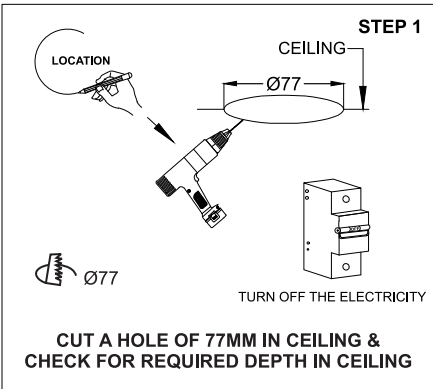

ALLURA APERTURE ACCENT M

	Class III 220-240 V~50/60Hz	Power 10 Watts	IP Rating IP44
--	---------------------------------------	--------------------------	--------------------------

CAUTION - Must Be Installed By A Licensed Electrician Only.

- Please read the instructions for the installation of fixture provided below. Warranty will be void unless followed.
- The installation and operation of this fixture must be in accordance with the national safety regulations. L'azure is not liable when damage is caused due to improper installation.
- Please read the detailed product specification sheet available at www.lazurelighting.com for any technical information regarding the fixture.
- Over-voltage protection units should be installed in order to prevent electronic and electrical components from failing due to voltage spikes.