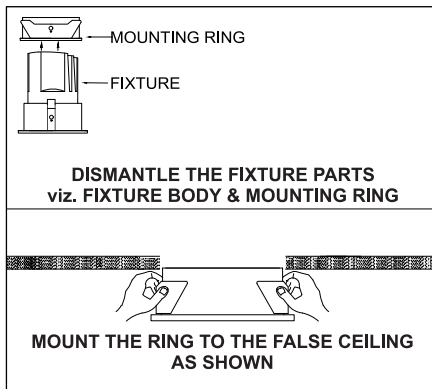

- Please read the instructions for the installation of fixture provided below. Warranty will be void unless followed.
- The installation and operation of this fixture must be in accordance with the national safety regulations. L'azure is not liable when damage is caused due to improper installation.
- Please read the detailed product specification sheet available at www.lazurelighting.com for any technical information regarding the fixture.
- Over-voltage protection units should be installed in order to prevent electronic and electrical components from failing due to voltage spikes.