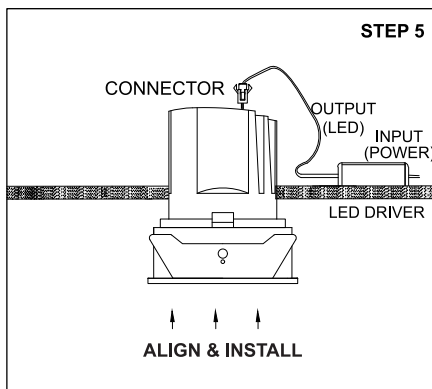

Class III 220-240 V~50/60Hz	Power 10 Watts	IP Rating IP44

CAUTION - Must Be Installed By A Licensed Electrician Only.

1. Please read the instructions for the installation of fixture provided below. Warranty will be void unless followed.
2. The installation and operation of this fixture must be in accordance with the national safety regulations. L'azure is not liable when damage is caused due to improper installation.
3. Please read the detailed product specification sheet available at www.lazurelighting.com for any technical information regarding the fixture.
4. Over-voltage protection units should be installed in order to prevent electronic and electrical components from failing due to voltage spikes.