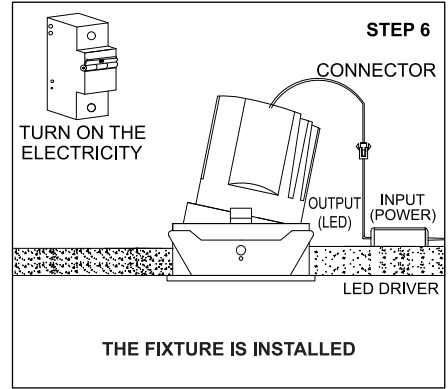

Class III 220-240 V~50/60Hz	Power 10 Watts	IP Rating IP44

CAUTION - Must Be Installed By A Licensed Electrician Only.

1. Please read the instructions for the installation of fixture provided below. Warranty will be void unless followed.
2. The installation and operation of this fixture must be in accordance with the national safety regulations. L'azure is not liable when damage is caused due to improper installation.
3. Please read the detailed product specification sheet available at www.lazurelighting.com for any technical information regarding the fixture.
4. Over-voltage protection units should be installed in order to prevent electronic and electrical components from failing due to voltage spikes.