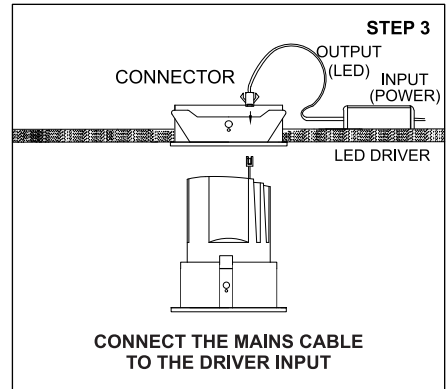

Class III 220-240 V~50/60Hz	Power 10 Watts	IP Rating IP44

CAUTION - Must Be Installed By A Licensed Electrician Only.

1. Please read the instructions for the installation of fixture provided below. Warranty will be void unless followed.
2. The installation and operation of this fixture must be in accordance with the national safety regulations. L'azure is not liable when damage is caused due to improper installation.
3. Please read the detailed product specification sheet available at www.lazurelighting.com for any technical information regarding the fixture.
4. Over-voltage protection units should be installed in order to prevent electronic and electrical components from failing due to voltage spikes.