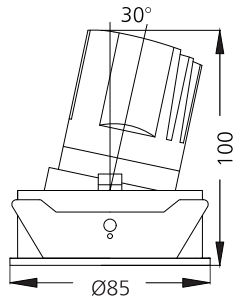

ALLURA APERTURE ACCENT M

	Class III 220-240 V~50/60Hz	Power 10 Watts	IP Rating IP44
--	---------------------------------------	--------------------------	--------------------------

CAUTION - Must Be Installed By A Licensed Electrician Only.