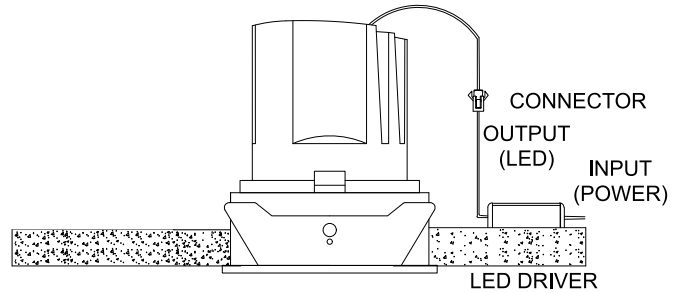

ALLURA APERTURE FIX M

	<p>Class III 220-240 V~50/60Hz</p>	<p>Power 10 Watts</p>	<p>IP Rating IP44</p>
--	---	----------------------------------	----------------------------------

CAUTION - Must Be Installed By A Licensed Electrician Only.

- Please read the instructions for the installation of fixture provided below. Warranty will be void unless followed.
- The installation and operation of this fixture must be in accordance with the national safety regulations. L'azure is not liable when damage is caused due to improper installation.
- Please read the detailed product specification sheet available at www.lazurelighting.com for any technical information regarding the fixture.
- Over-voltage protection units should be installed in order to prevent electronic and electrical components from failing due to voltage spikes.