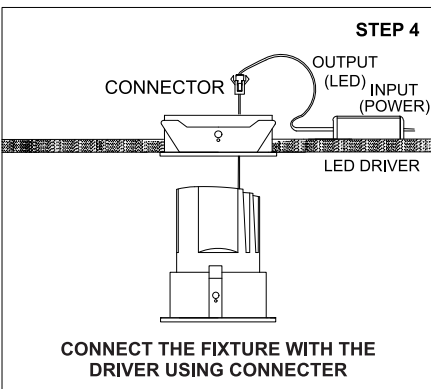

Class III 220-240 V~50/60Hz	Power 10 Watts	IP Rating IP44

CAUTION - Must Be Installed By A Licensed Electrician Only.

1. Please read the instructions for the installation of fixture provided below. Warranty will be void unless followed.
2. The installation and operation of this fixture must be in accordance with the national safety regulations. L'azure is not liable when damage is caused due to improper installation.
3. Please read the detailed product specification sheet available at www.lazurelighting.com for any technical information regarding the fixture.
4. Over-voltage protection units should be installed in order to prevent electronic and electrical components from failing due to voltage spikes.