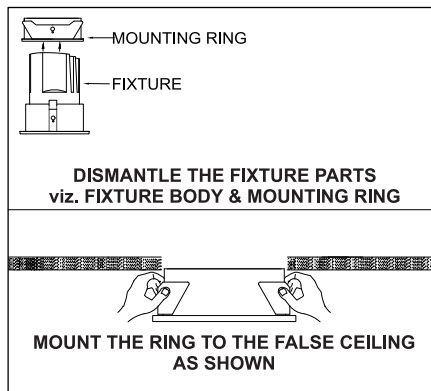

- Please read the instructions for the installation of fixture provided below. Warranty will be void unless followed.
- The installation and operation of this fixture must be in accordance with the national safety regulations. L'azure is not liable when damage is caused due to improper installation.
- Please read the detailed product specification sheet available at www.lazurelighting.com for any technical information regarding the fixture.
- Over-voltage protection units should be installed in order to prevent electronic and electrical components from failing due to voltage spikes.