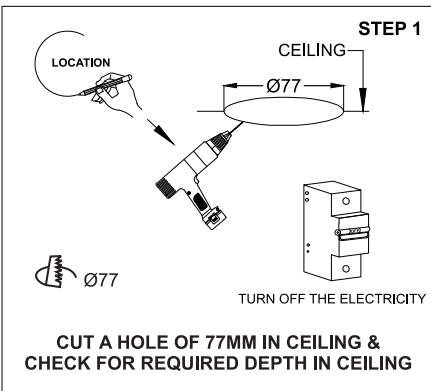

ALLURA APERTURE FIX M

	<p>Class III 220-240 V~50/60Hz</p>	<p>Power 10 Watts</p>	<p>IP Rating IP44</p>
--	---	----------------------------------	----------------------------------

CAUTION - Must Be Installed By A Licensed Electrician Only.

- Please read the instructions for the installation of fixture provided below. Warranty will be void unless followed.
- The installation and operation of this fixture must be in accordance with the national safety regulations. L'azure is not liable when damage is caused due to improper installation.
- Please read the detailed product specification sheet available at www.lazurelighting.com for any technical information regarding the fixture.
- Over-voltage protection units should be installed in order to prevent electronic and electrical components from failing due to voltage spikes.