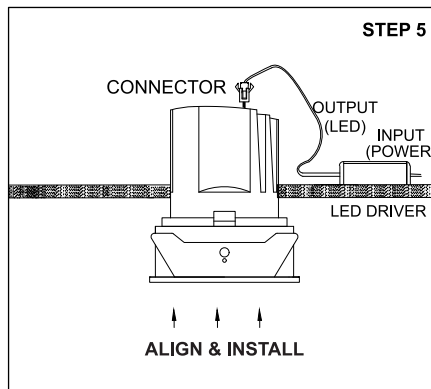

Class III 220-240 V~50/60Hz	Power 10 Watts	IP Rating IP44

CAUTION - Must Be Installed By A Licensed Electrician Only.

1. Please read the instructions for the installation of fixture provided below. Warranty will be void unless followed.
2. The installation and operation of this fixture must be in accordance with the national safety regulations. L'azure is not liable when damage is caused due to improper installation.
3. Please read the detailed product specification sheet available at www.lazurelighting.com for any technical information regarding the fixture.
4. Over-voltage protection units should be installed in order to prevent electronic and electrical components from failing due to voltage spikes.