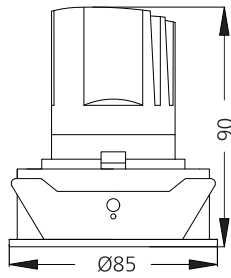

ALLURA APERTURE FIX M

	<p>Class III 220-240 V~50/60Hz</p>	<p>Power 10 Watts</p>	<p>IP Rating IP44</p>
--	---	----------------------------------	----------------------------------

CAUTION - Must Be Installed By A Licensed Electrician Only.