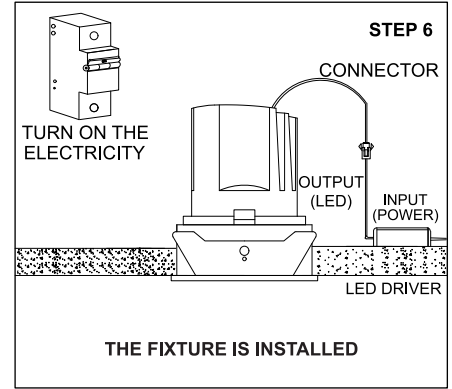

Class III 220-240 V~50/60Hz	Power 10 Watts	IP Rating IP44

CAUTION - Must Be Installed By A Licensed Electrician Only.

1. Please read the instructions for the installation of fixture provided below. Warranty will be void unless followed.
2. The installation and operation of this fixture must be in accordance with the national safety regulations. L'azure is not liable when damage is caused due to improper installation.
3. Please read the detailed product specification sheet available at www.lazurelighting.com for any technical information regarding the fixture.
4. Over-voltage protection units should be installed in order to prevent electronic and electrical components from failing due to voltage spikes.