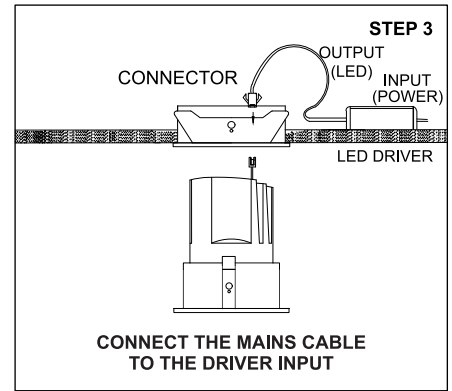

Class III 220-240 V~50/60Hz	Power 10 Watts	IP Rating IP44

CAUTION - Must Be Installed By A Licensed Electrician Only.

1. Please read the instructions for the installation of fixture provided below. Warranty will be void unless followed.
2. The installation and operation of this fixture must be in accordance with the national safety regulations. L'azure is not liable when damage is caused due to improper installation.
3. Please read the detailed product specification sheet available at www.lazurelighting.com for any technical information regarding the fixture.
4. Over-voltage protection units should be installed in order to prevent electronic and electrical components from failing due to voltage spikes.